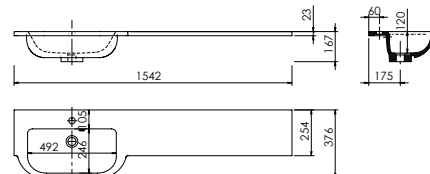

Product	Derwent Cast Slimline 1542
Finishes	1542w x 376d x 23h (Requires 600mm basin unit)
White	Left Bowl - 373712
White	Right Bowl - 373713
Price	£450