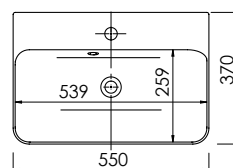

<b>Product</b>	<b>Abano 500</b>
<b>Finishes</b>	500w x 280d x 60h
White	8964 (to fit Vanity 500 Cloakroom)
<b>Price</b>	<b>£125</b>

<b>Product</b>	<b>Abano 550 Slim</b>
<b>Finishes</b>	550w x 370d x 60h
White	8944 (to fit Vanity 550 slim)
<b>Price</b>	<b>£160</b>