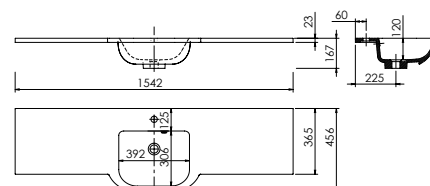

Product	Derwent 1542 Central Bowl
Finishes	1542w x 376d x 23h (Requires 500mm basin unit)
White	Centre Bowl - 373719
Price	£470

Derwent 1542 Central Bowl