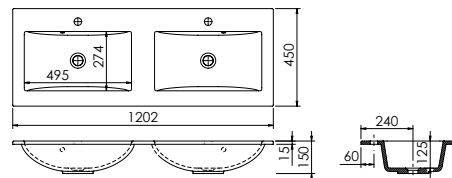

Product	Vada 1200 Double Bowl
Finishes	1200w x 450d x 15h
White	3190 (to fit Vanity 1200)
Price	£455