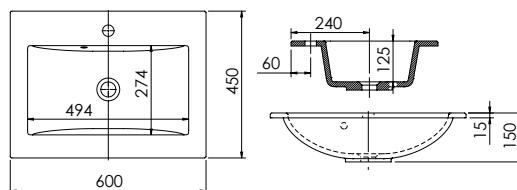

Product	Vada 600
Finishes	600w x 450d x 15h
White	3186 (to fit Vanity 600)
Price	£260