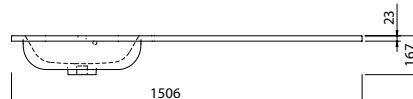

Product	Derwent Wing Slimline 1500
Finishes	1506w x 376d x 23h (Requires 600mm basin unit)
White	Left Bowl - 373581
White	Right Bowl - 373582
Price	£450