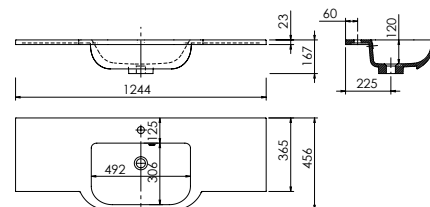

Derwent Shoulder Cast Semi-Recessed Standard Depth Wing Basin

Designed to sit directly on to a 500 or 600 standard basin unit plus additional units up to an overall maximum length of 1242mm or 1542mm. Single tap hole and integrated type 3 overflow ring. Requires a slotted waste.

Product	Derwent 1242 Central Bowl
Finishes	1242w x 376d x 23h (Requires 600mm basin unit)
White	Centre Bowl - 373718
Price	£440