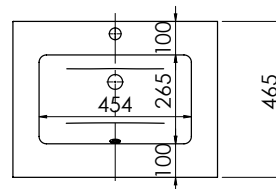

Product Finishes	Compact HPL Worktop with Undermount Basin 610w x 465d x 10h
Lunar Grey	823343 (to fit Vanity 600)
Price	£515