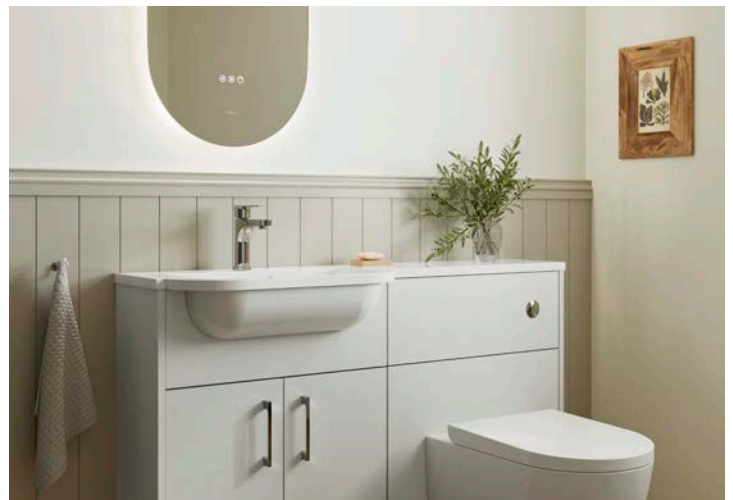

# Bourton

Antique White

Furniture and basin shown are **now available** as part of a fitted furniture set.

**Get the look**

600 Basin Unit Slim  
600 WC Unit Slim

**Complete the look**

Derwent 1242 LH Wing Basin Slim  
Glasbury Chrome Tap  
Hamble BTW Pan with Hyde Seat  
Apalo Polished Chrome Handle  
Pasco 450 Mirror