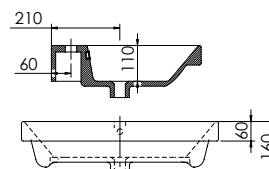

Product	Abano 600
Finishes	600w x 460d x 60h
White	8946 (to fit Vanity 600)
Price	£195