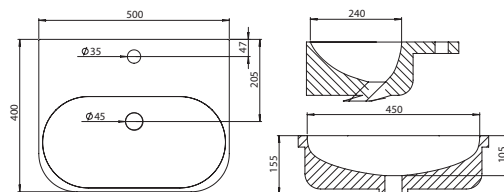

Medway Ceramic Semi-Recessed Basin

Designed to be used with a worktop on a 600mm standard basin unit. Single tap hole and integrated type 3 overflow ring. Requires a slotted waste.

Product Finishes	Medway 503w x 395d x 30h
White	892601
Price	£270