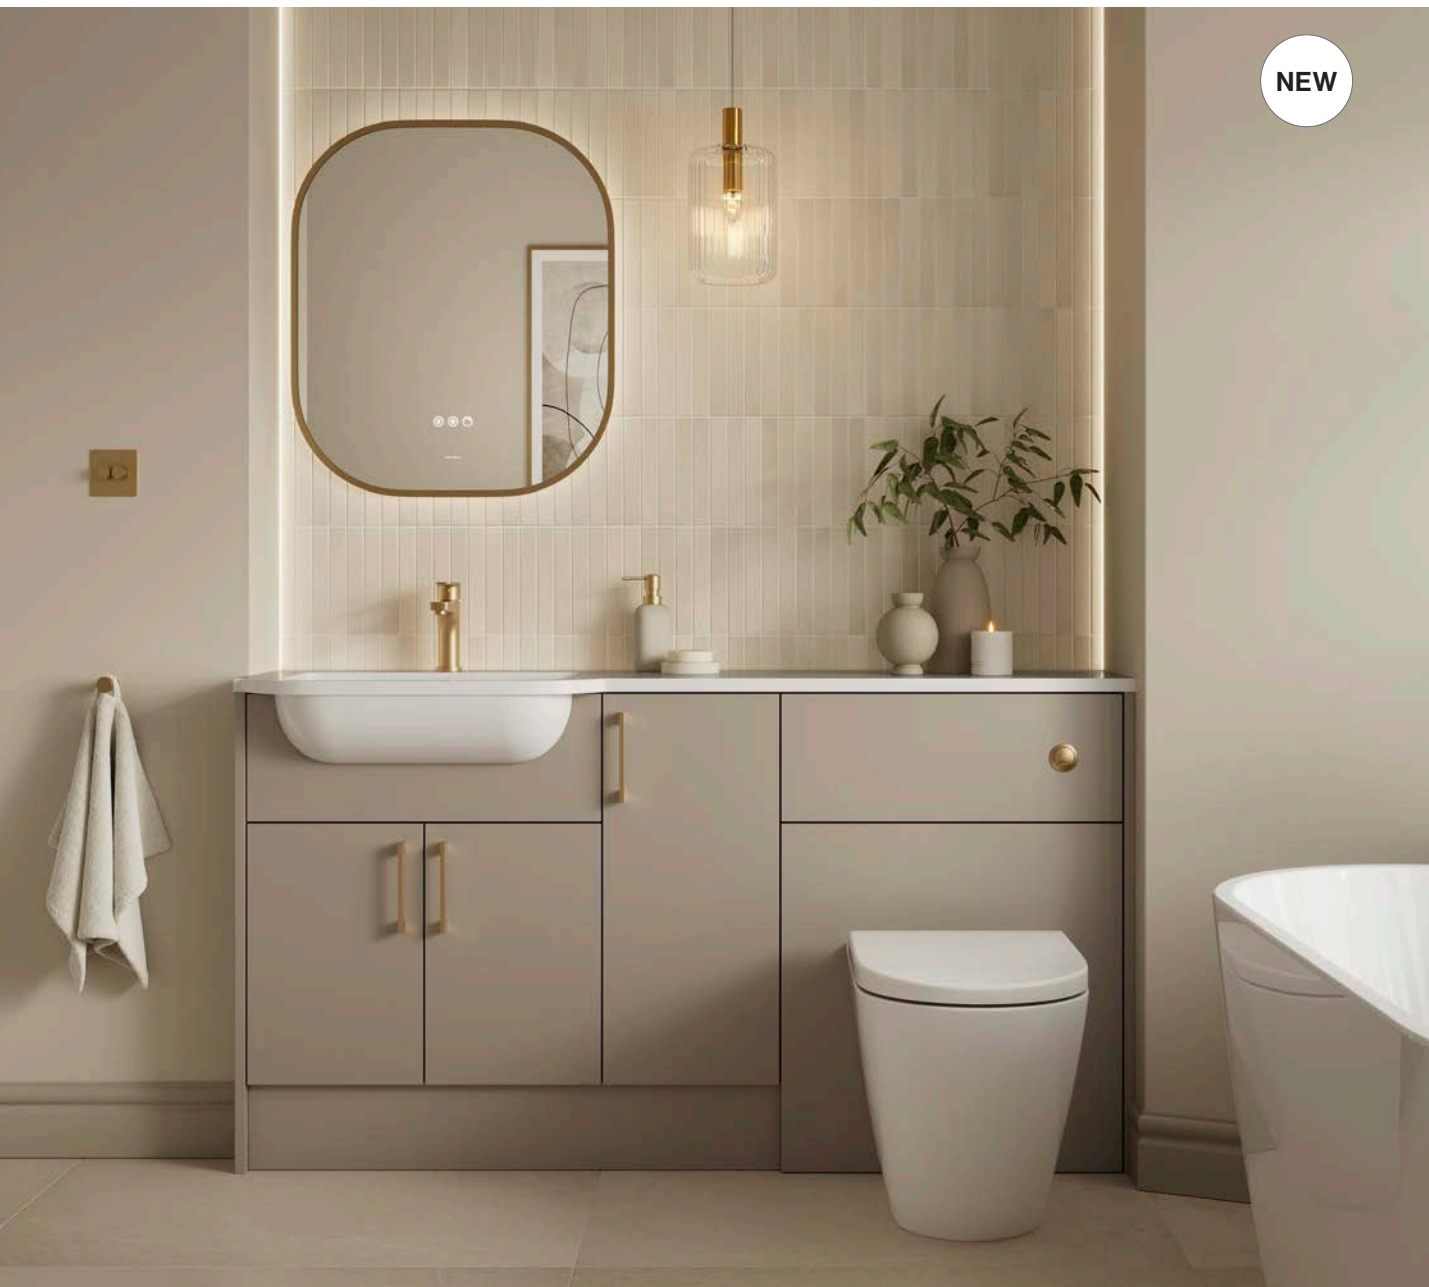

# Bourton

Cashmere

**Get the look**

300 Three Drawer Unit  
600 Basin Unit  
300 Three Drawer Unit  
600 WC Unit

**Complete the look**

Medway Semi-Recessed Basin  
Walton Matt Black Tap  
Carrara White Marble Square Edge Worktop 20mm  
Caldas Matt Black Handle  
Tavora 1200 Mirror

# Bourton

Matt Stone

NEW

Furniture and basin shown are **now available** as part of a fitted furniture set.

**Get the look**

600 Basin Unit  
300 Base Unit  
600 WC Unit

**Complete the look**

Derwent 1542 LH Wing Basin  
Glasbury Mono Brushed Brass Tap  
Hamble BTW Pan with Hyde Seat  
Apalo Brushed Brass Handle  
Lomas 600 Gold Mirror