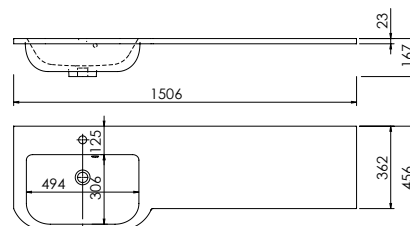

Product Finishes	Derwent Wing 1500 1506w x 456d x 23h (Requires 600mm basin unit)
White	Left Bowl - 373573
White	Right Bowl - 373574
Price	£470