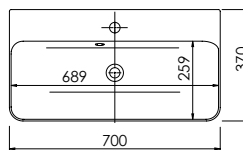

Product	Abano 700 Slim
Finishes	700w x 370d x 60h
White	8945 (to fit Vanity 700 slim)
Price	£190