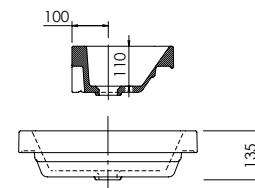

<b>Product</b>	<b>Abano 500</b>
<b>Finishes</b>	500w x 280d x 60h
White	8964 (to fit Vanity 500 Cloakroom)
<b>Price</b>	<b>£125</b>

<b>Product</b>	<b>Abano 550 Slim</b>
<b>Finishes</b>	550w x 370d x 60h
White	8944 (to fit Vanity 550 slim)
<b>Price</b>	<b>£160</b>