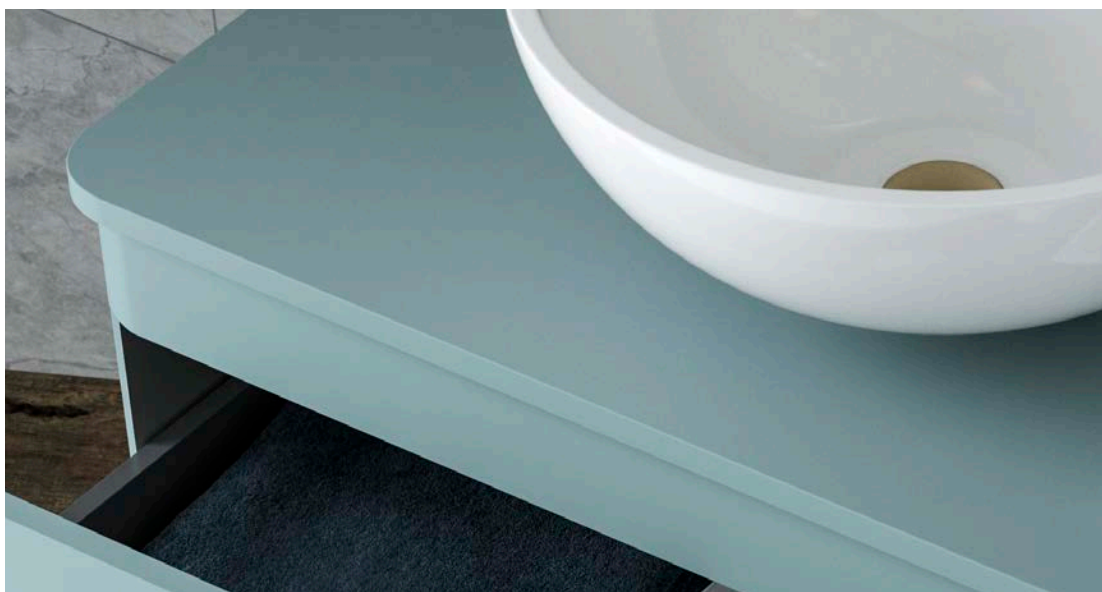

Vanity Size	Size WxDxH	Code	Price
550 Unit	522 x 358 x 16mm	8225**	£95
700 Unit	677 x 358 x 16mm	8226**	£100
600 Unit	577 x 445 x 16mm	8227**	£105
800 Unit	777 x 445 x 16mm	8228**	£110

Replace ** in the code with the worktop code shown below.

- 29 Matt White
- 51 Soft Sand
- 30 Willow Green
- 31 Artisian Blue
- 19 Halifax Oak
- 51 Soft Sand