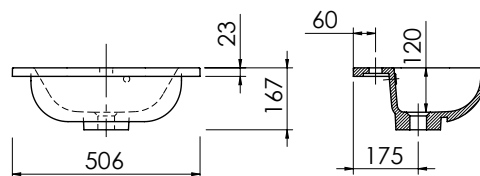

<b>Product Finishes</b>	<b>Derwent Cast Slimline 500</b> 506w x 376d x 23h
White	White (to fit 500 Slimline unit)
<b>Price</b>	<b>£260</b>