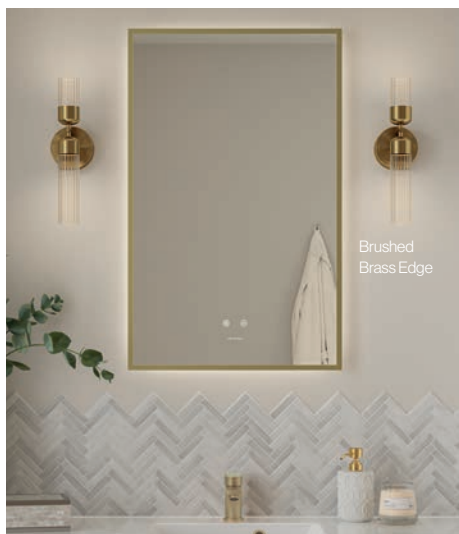

Mirrors LED

Our LED mirrors add an elegant touch to your bathroom, serving as a stylish focal point while enhancing the perception of space and light. Each LED mirror is equipped with heated demister pads, ensuring a clear reflection even in steamy conditions.

Ferla

A backlit LED mirror with a painted frame. Energy-efficient heated demister pad. Touch sensitive on/off control. Dimmable bright white LED colour. Mains power required.

Black Edge	500w x 800h	1828	£420
Brushed Brass Edge	500w x 800h	1829	£420