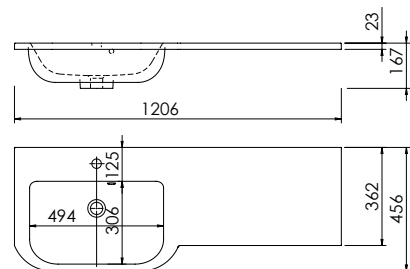

Product Finishes	Derwent Wing 1200 1206w x 456d x 23h (Requires 600mm basin unit)
White	Left Bowl - 373571
White	Right Bowl - 373572
Price	£440