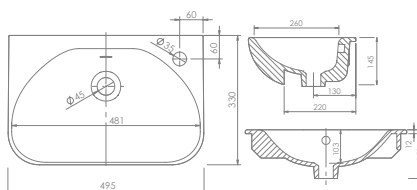

Ryedale Ceramic Semi-Recessed Basin

Designed to be used with a worktop on a 500mm or 600mm standard or slimline basin unit. Single tap hole and integrated type 3 overflow ring. Requires a slotted waste.

Product Finishes	Ryedale 495w x 330d x 12h mm	NEW
White	897301	
Price	£255