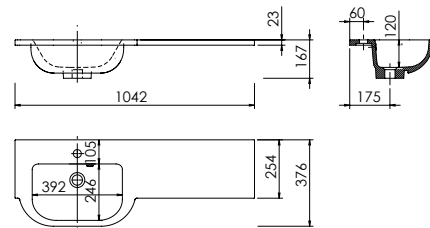

Derwent Shoulder Cast Semi-Recessed Slimline Wing Basin

Designed to sit directly on to a 500 or 600 slimline basin unit plus additional units up to an overall maximum length of 1042mm, 1242mm or 1542mm. Single tap hole and integrated type 3 overflow ring. Requires a slotted waste.

Product	Derwent Cast Slimline 1042
Finishes	1042w x 376d x 23h (Requires 500mm basin unit)
White	Left Bowl - 373716
White	Right Bowl - 373717
Price	£380