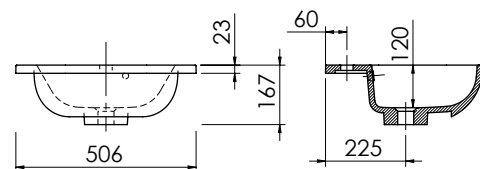

Derwent Cast Semi-Recessed Basin

Designed to sit directly on to a 500mm or 600mm standard or slimline basin unit without end panels. Single tap hole and integrated type 3 overflow ring. Requires a slotted waste.

Product Finishes	Derwent Cast 500 506w x 456d x 23h
White	373568 (to fit 500 unit)
Price	£260