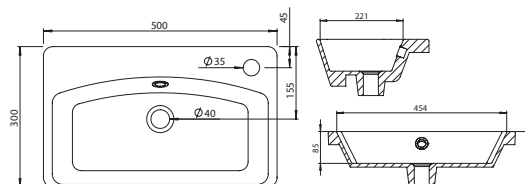

Cherwell Ceramic Semi-Recessed Basin

Designed to be used with a worktop on a 500mm or 600mm standard or slimline basin unit. Single tap hole and integrated type 3 overflow ring. Requires a slotted waste.

Product Finishes	Cherwell 500w x 300d x 35h
White	892501 (Minimum 500 basin unit required.)
Price	£270