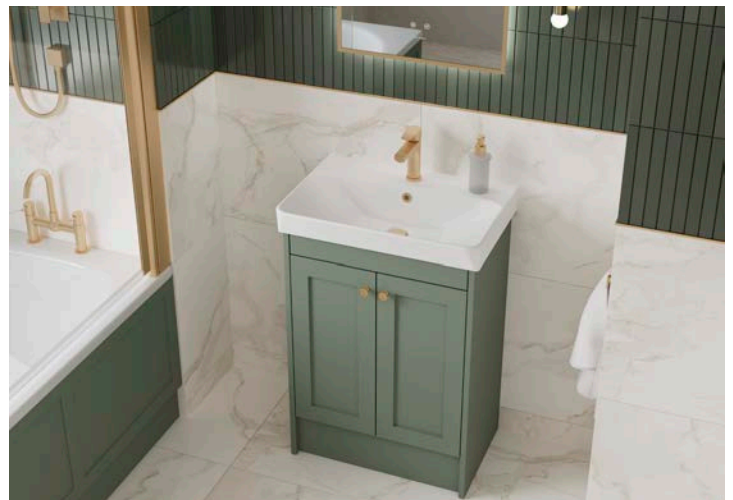

Complete the look

- Lavant 600 Vanity Basin
- Glasbury Brushed Brass Tap
- Hamble BTW Pan with Hyde Seat
- White Flint Veldstone Worktop 12mm
- Caldas Brushed Brass Handle
- Ferla 500 Brushed Brass Mirror