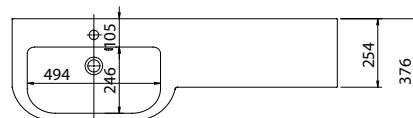

Product	Derwent Wing Slimline 1200
Finishes	1206w x 376d x 23h (Requires 600mm basin unit)
White	Left Bowl - 373577
White	Right Bowl - 373578
Price	£424