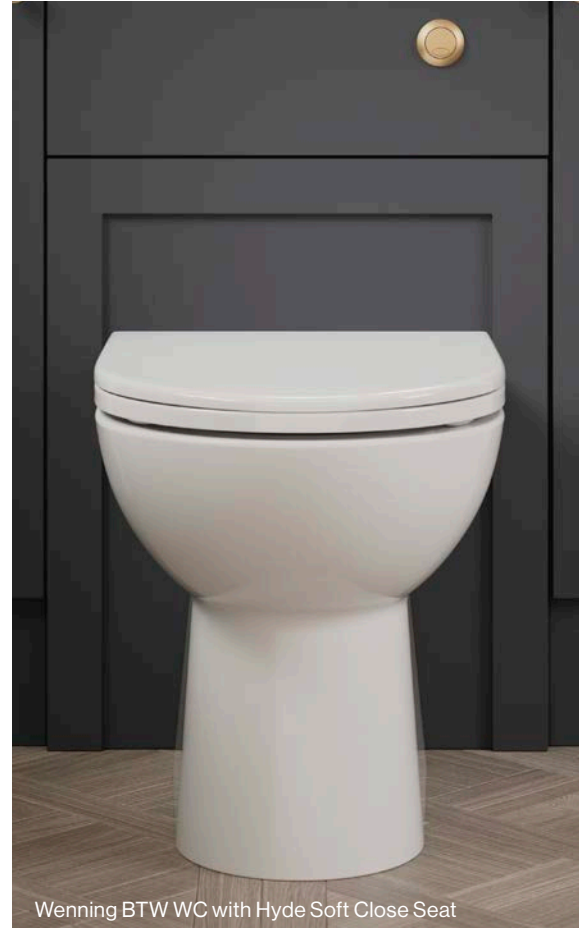

## Cherwell Collection

**Cherwell Ceramic  
Semi-Recessed Basin**  
500w x 300d x 35h

892501      £270

**Cherwell BTW WC with  
Ashford Soft Close Seat**  
350w x 525d x 390h

894201      £575

Wenning BTW WC with Hyde Soft Close Seat