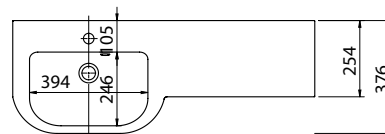

Derwent Cast Semi-Recessed Slimline Wing Basin

Designed to sit directly on to a 500 or 600 slimline basin unit plus additional units up to an overall maximum length of 1000mm, 1200mm or 1500mm. Single tap hole and integrated type 3 overflow ring. Requires a slotted waste.

Product	Derwent Wing Slimline 1000
Finishes	1006w x 376d x 23h (Requires 500mm basin unit)
White	Left Bowl - 373589
White	Right Bowl - 373590
Price	£380