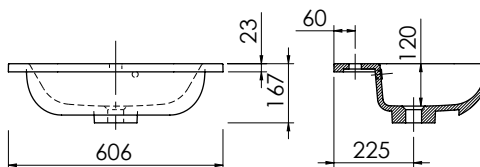

Product Finishes	Derwent Cast 600 606w x 456d x 23h
White	373569 (to fit 600 unit)
Price	£275