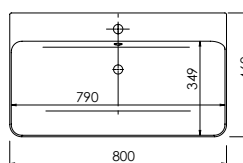

Product	Abano 800
Finishes	800w x 460d x 60h
White	8947 (to fit Vanity 800)
Price	£275