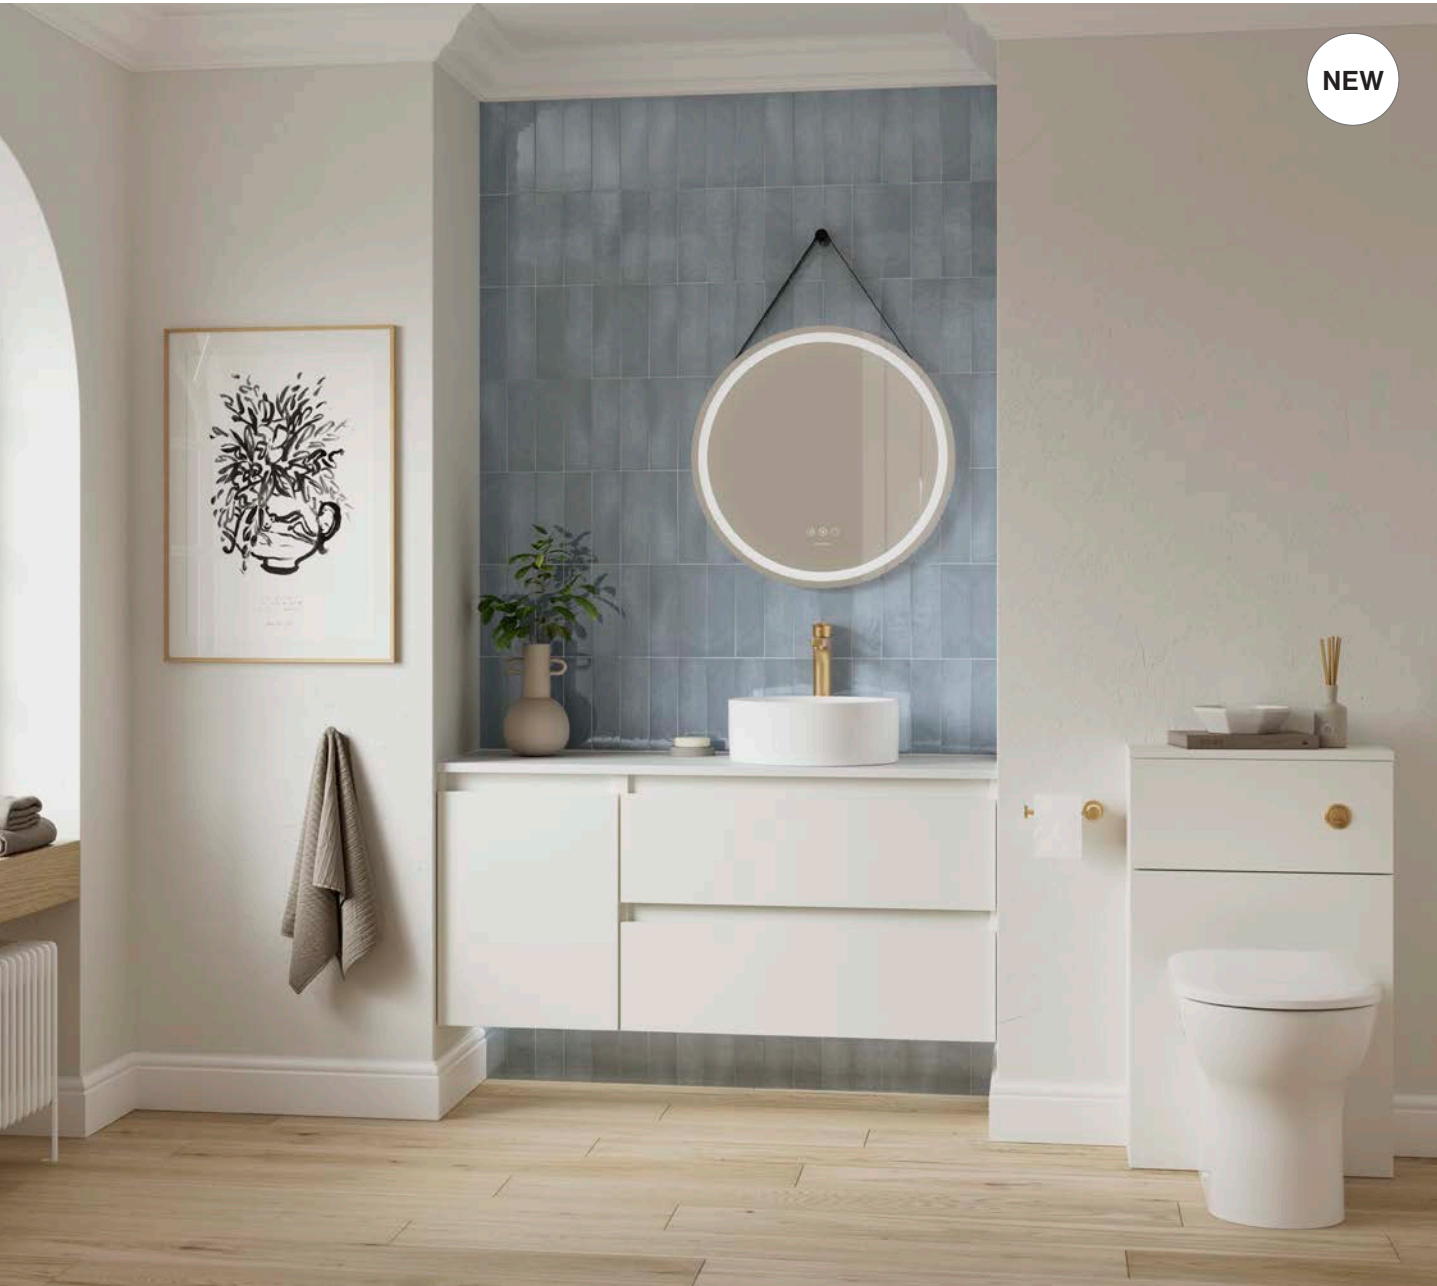

Hartley

Powder White

NEW