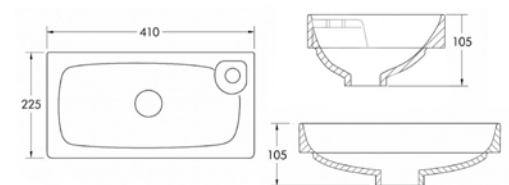

Kemble Ceramic Vanity Basin

Suitable for Byford & Henbury Cloakroom Units. No Overflow. Requires an unslotted waste, freeflow recommended.

Product Finishes	Kemble 400 400w x 220d x 15h
White	8968 (to fit Vanity 400 Slim)
Price	£82