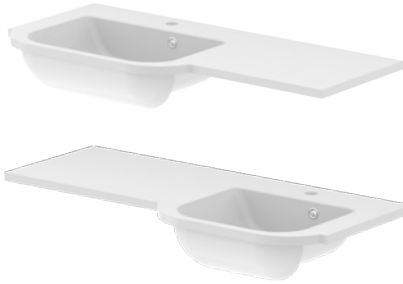

Derwent Shoulder Cast Semi-Recessed Standard Depth Wing Basin

Designed to sit directly on to a 500 or 600 standard basin unit plus additional units up to an overall maximum length of 1042mm, 1242mm or 1542mm. Single tap hole and integrated type 3 overflow ring. Requires a slotted waste.

Product	Derwent Wing 1042
Finishes	1042w x 456d x 23h (Requires 500mm basin unit)
White	Left Bowl - 373714
White	Right Bowl - 373715
Price	£400