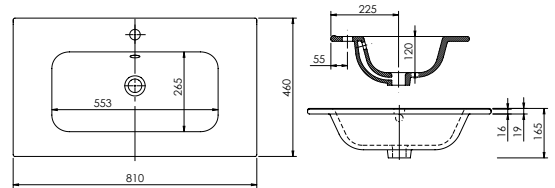

Product Finishes	Henley 800 810w x 460d x 15h
White	8955 (to fit Vanity 800)
Price	£244