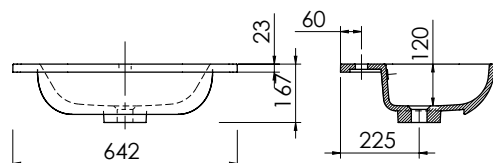

Product Finishes	Derwent Cast 642 642w x 456d x 23h
White	373709 (to fit 600 unit)
Price	£275