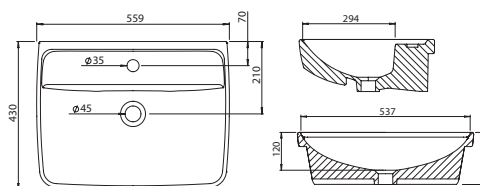

Wenning Ceramic Semi-Recessed Basin

Designed to be used with a worktop on a 600mm standard basin unit. Single tap hole and integrated type 3 overflow ring. Requires a slotted waste.

Product Finishes	Wenning 560w x 430d x 45h
White	890501
Price	£165