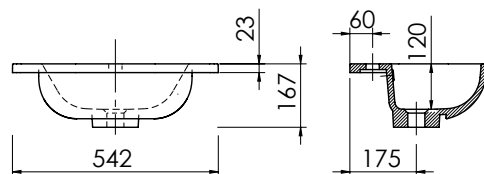

Product Finishes	Derwent Cast Slimline 542 542w x 376d x 23h
White	373710 (to fit 500 Slimline unit)
Price	£260