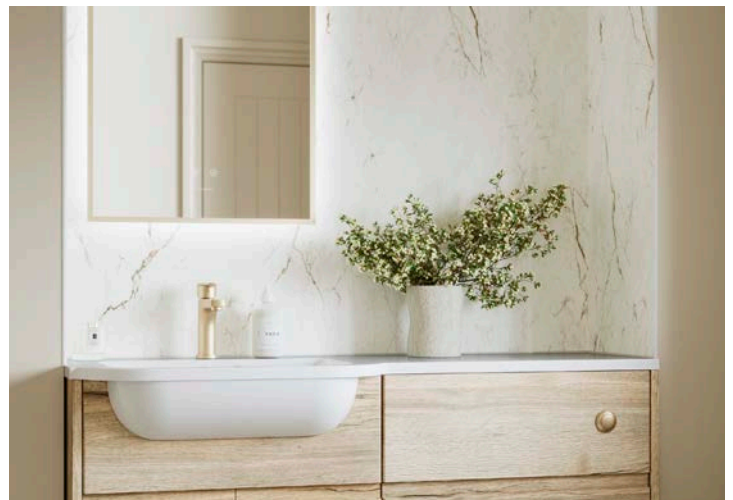

# Elmore

Halifax Oak

Furniture and basin shown are **now available** as part of a fitted furniture set.

**Get the look**

600 Basin Unit  
600 WC Unit

**Complete the look**

Derwent 1242 LH Wing Basin  
Glasbury Brushed Brass Tap  
Hamble BTW Pan with Hyde Seat  
Ferla 500 Brushed Brass Mirror