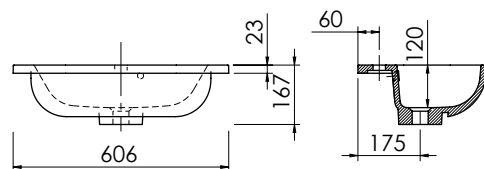

Derwent Cast Semi-Recessed Basin

Designed to sit directly on to a 500mm or 600mm standard or slimline basin unit without end panels. Single tap hole and integrated type 3 overflow ring. Requires a slotted waste.

Product Finishes	Derwent Cast Slimline 600 606w x 376d x 23h
White	373576 (to fit 600 Slimline unit)
Price	£275