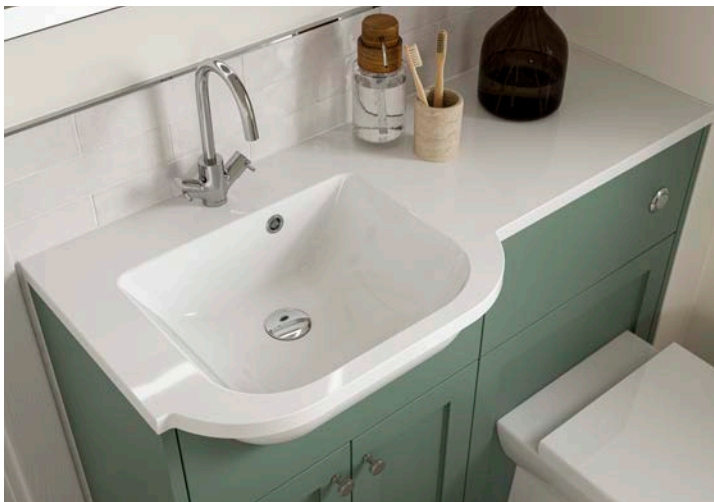

Get the look

500 Basin Unit
500 WC Unit

Complete the look

Derwent 1042 LH Wing Basin
Purley Chrome Tap
Wenning BTW Pan with Hyde Seat
Caldas Chrome Handle
Atico 600 Mirror