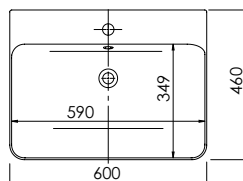

Product	Abano 600
Finishes	600w x 460d x 60h
White	8946 (to fit Vanity 600)
Price	£195