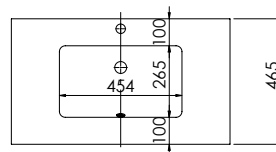

Product Finishes	Compact HPL Worktop with Undermount Basin 810w x 465d x 10h
Lunar Black	823442 (to fit Vanity 800)
Price	£545