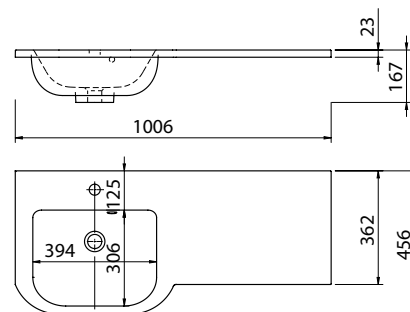

Derwent Cast Semi-Recessed Standard Depth Wing Basin

Designed to sit directly on to a 500 or 600 standard basin unit plus additional units up to an overall maximum length of 1000mm, 1200mm or 1500mm. Single tap hole and integrated type 3 overflow ring. Requires a slotted waste.

Product Finishes	Derwent Wing 1000 1006w x 456d x 23h (Requires 500mm basin unit)
White	Left Bowl - 373587
White	Right Bowl - 373588
Price	£400