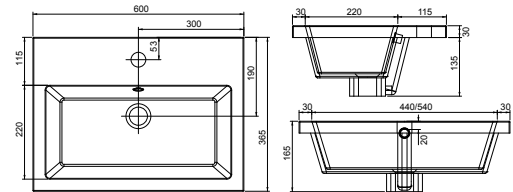

Product Finishes	Dart 600 600w x 365d x 30h
White	373584
Price	£260