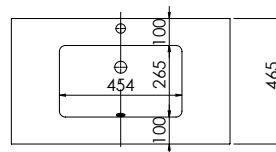

Product Finishes	Compact HPL Worktop with Undermount Basin 810w x 465d x 10h
Lunar Grey	823443 (to fit Vanity 800)
Price	£545