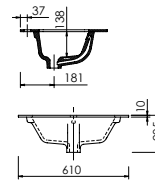

Product Finishes	Compact HPL Worktop with Undermount Basin 610w x 465d x 10h
Lunar Grey	823343 (to fit Vanity 600)
Price	£515