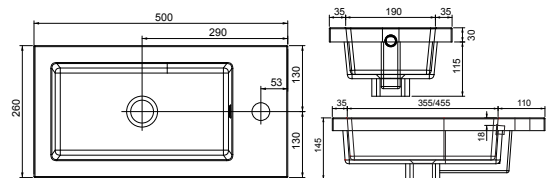

Dart Cast Slimline Sit-In Basin

To sit in a 500 / 600mm slimline basin unit. Can be mounted with tap on LH or RH side. Single tap hole and integrated type 3 overflow ring. Requires a slotted waste.

Product Finishes	Dart 500 Slimline 500w x 260d x 30h
White	373585
Price	£255