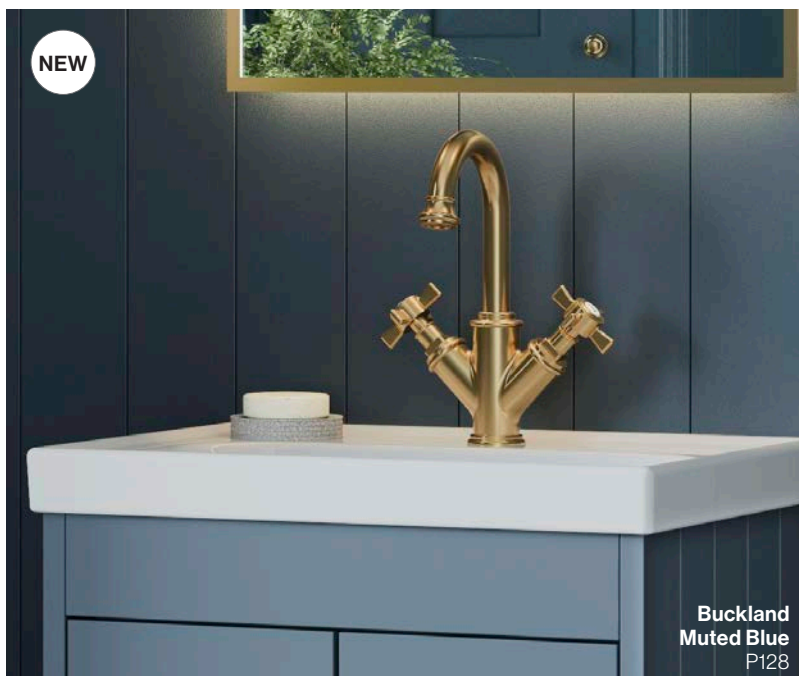

New Traditional **Harlton Tap**

Inspired by classic bathroom styling, the **Harlton tap** brings timeless elegance to both fitted and free standing designs. Its refined detailing and balanced proportions create an authentic traditional look, perfect for heritage inspired spaces.

Available in **Chrome** or **Brushed Brass**, **Harlton** features a practical swivel spout for added flexibility and ease of use. A considered finishing touch that blends character with everyday functionality.

Discover **Harlton** on **page 274**.

Buckland
Muted Blue
P128