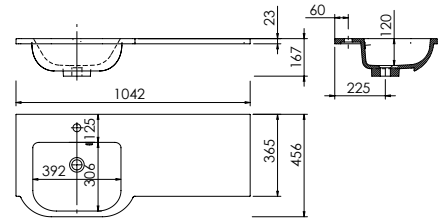

Derwent Shoulder Cast Semi-Recessed Standard Depth Wing Basin

Designed to sit directly on to a 500 or 600 standard basin unit plus additional units up to an overall maximum length of 1042mm, 1242mm or 1542mm. Single tap hole and integrated type 3 overflow ring. Requires a slotted waste.

Product	Derwent Wing 1042
Finishes	1042w x 456d x 23h (Requires 500mm basin unit)
White	Left Bowl - 373714
White	Right Bowl - 373715
Price	£400