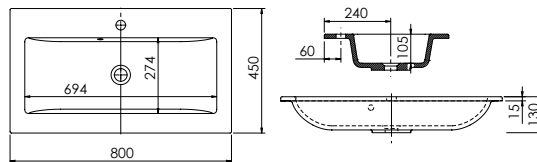

Product	Vada 800
Finishes	800w x 450d x 15h
White	3188 (to fit Vanity 800)
Price	£305