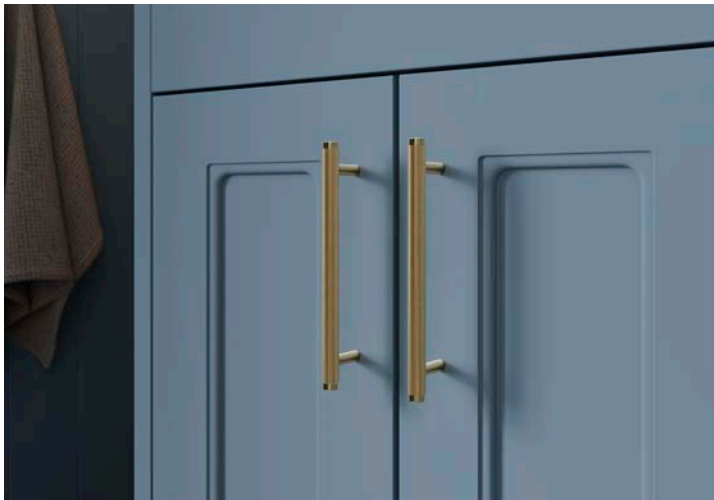

Get the look

Two Door Floor Standing Vanity 500
WC Unit 550

Complete the look

Eden 500 Vanity Basin
Hariton Brushed Brass Tap
Lambourne BTW Pan with Milton Seat
Brushed Brass Flush Button
Ortega Brushed Brass Handle
Ferla 500 Brushed Brass Mirror