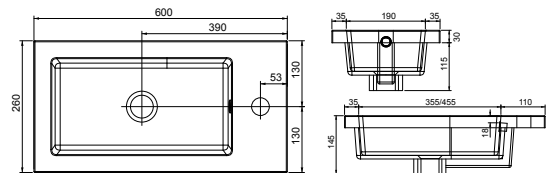

Product Finishes	Dart 600 Slimline 600w x 260d x 30h
White	373586
Price	£260