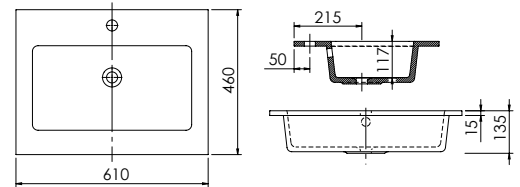

Kenwyn Cast Vanity Basin

Suitable for Highfield, Oakley & Verona ranges. Includes a Chrome interchangeable type 1 overflow ring. Single tap hole. Requires a slotted waste.

Product Finishes	Kenwyn 600 610w x 460d x 15h
White	373224 (to fit Vanity 600 Slim)
Price	£265