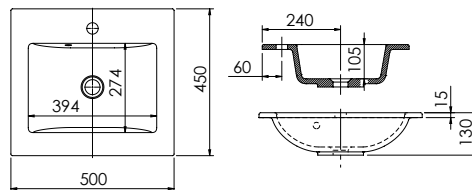

Vada Cast Vanity Basin

Suitable for Verona ranges. Includes a Chrome interchangeable type 1 overflow ring. Single tap hole.
Requires a slotted waste.

Product	Vada 500
Finishes	500w x 450d x 15h
White	3185 (to fit Vanity 500)
Price	£230