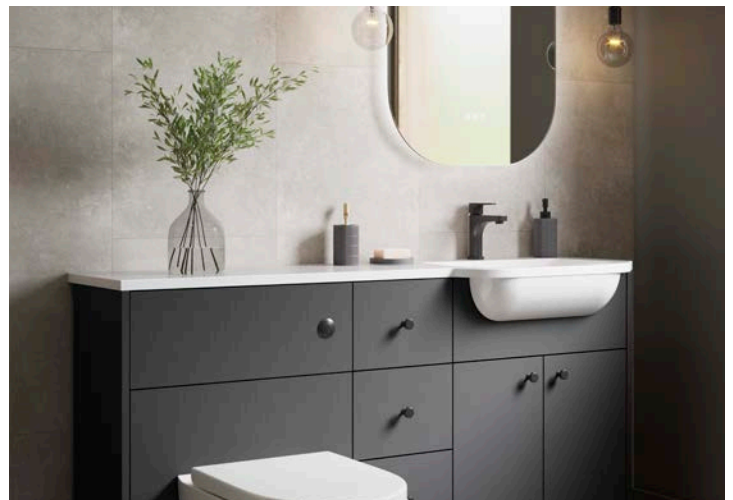

Get the look

600 WC Unit
300 Three Drawer Base Unit
600 Basin Unit

Complete the look

Derwent 1542 RH Wing Basin
Glasbury Matt Black Tap
Hamble BTW Pan with Hyde Seat
Caldas Matt Black Handle
Lomas 600 Plain Mirror