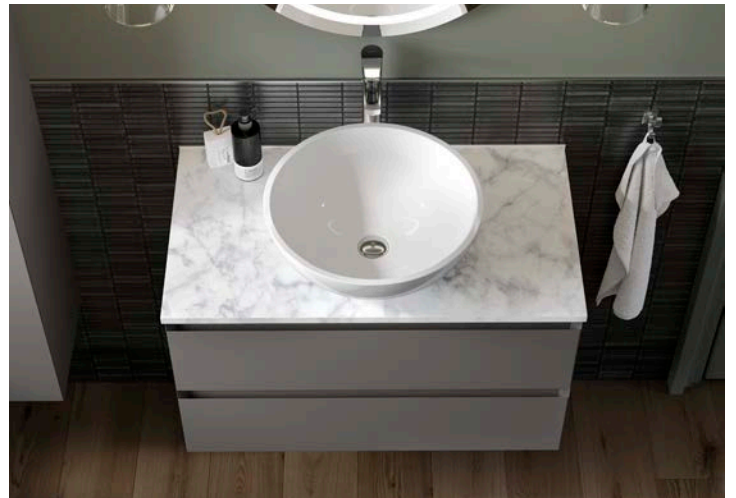

# Verona

Matt Truffle

**Get the look**

Verona Tall Wall Unit  
Verona Two Drawer Wall Hung Vanity 800

**Complete the look**

Kennet Sit-On Basin  
Glasbury Tall Chrome Tap  
Carrara White Square Edge Worktop 20mm  
Alcoa 600 Mirror