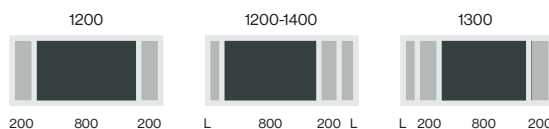

Configuration Shown:

1 x 800 Two Drawer Vanity, 2 x 200 One Drawer, 2 x L Shaped Scribing Panel

More Configuration Options...