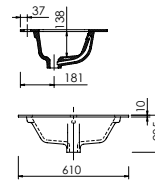

Compact HPL Worktop with Undermount Vanity Basin

Suitable for Highfield, Oakley & Verona ranges. Single tap hole and integrated overflow ring. Requires a slotted waste.

Product Finishes	Compact HPL Worktop with Undermount Basin 610w x 465d x 10h
Lunar Black	823342 (to fit Vanity 600)
Price	£515