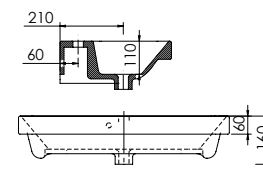

Product	Abano 700 Slim
Finishes	700w x 370d x 60h
White	8945 (to fit Vanity 700 slim)
Price	£190