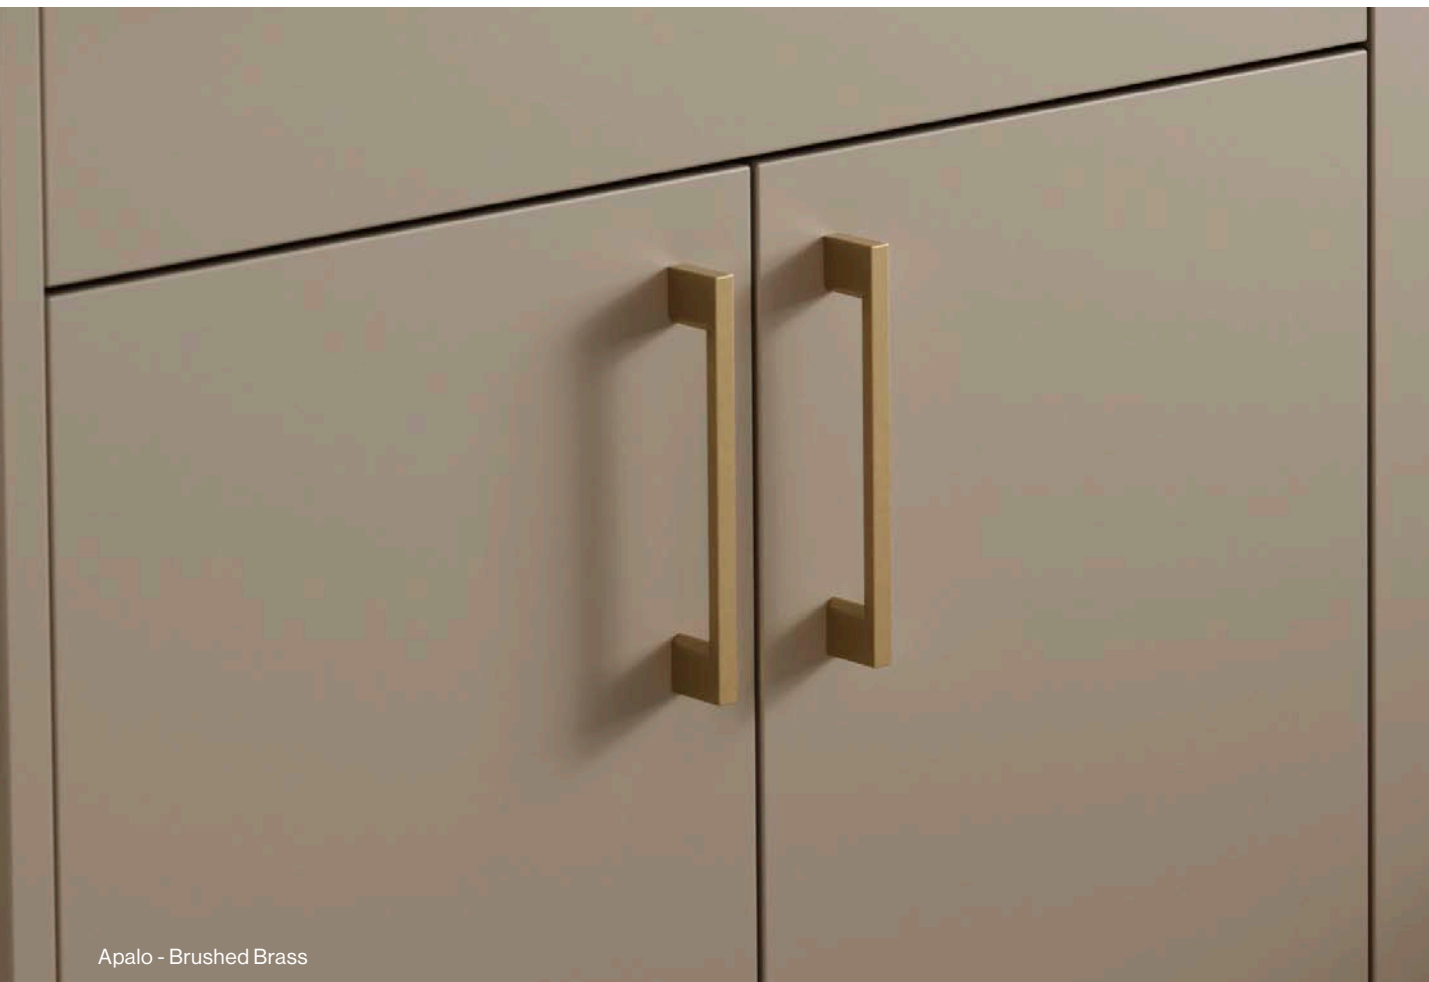

Handles

Bar Handles

Apalo - Brushed Brass

Feeno
142 x 35 x 14mm

NEW

Chrome

3708CHR

£19

Feeno
142 x 35 x 14mm

NEW

Matt Black

3708MBK

£19

Feeno
142 x 35 x 14mm

NEW

Natural Brushed Brass

3708NBB

£19