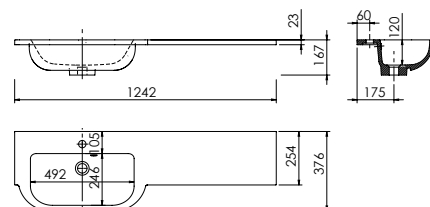

Product	Derwent Cast Slimline 1242
Finishes	1242w x 376d x 23h (Requires 600mm basin unit)
White	Left Bowl - 373705
White	Right Bowl - 373706
Price	£424