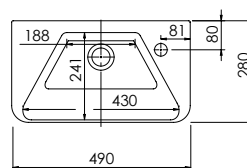

<b>Product</b>	<b>Abano 500</b>
<b>Finishes</b>	500w x 280d x 60h
White	8964 (to fit Vanity 500 Cloakroom)
<b>Price</b>	<b>£125</b>

<b>Product</b>	<b>Abano 550 Slim</b>
<b>Finishes</b>	550w x 370d x 60h
White	8944 (to fit Vanity 550 slim)
<b>Price</b>	<b>£160</b>