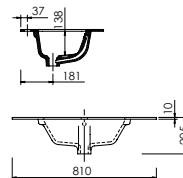

Product Finishes	Compact HPL Worktop with Undermount Basin 810w x 465d x 10h
Lunar Grey	823443 (to fit Vanity 800)
Price	£545