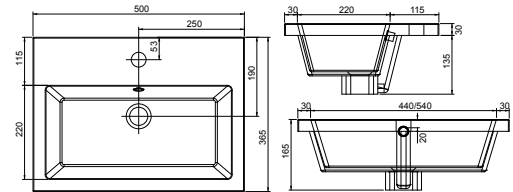

Dart Cast Sit-In Basin

To sit in a 500 / 600mm standard basin unit. Single tap hole and integrated type 3 overflow ring. Requires a slotted waste.

Product Finishes	Dart 500 500w x 365d x 30h
White	373583
Price	£255