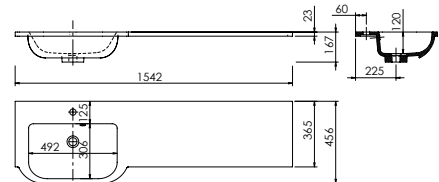

Product	Derwent Wing 1542
Finishes	1542w x 456d x 23h (Requires 600mm basin unit)
White	Left Bowl - 373703
White	Right Bowl - 373704
Price	£470