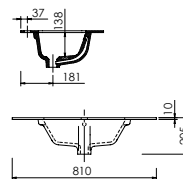

Product Finishes	Compact HPL Worktop with Undermount Basin 810w x 465d x 10h
Lunar Black	823442 (to fit Vanity 800)
Price	£545