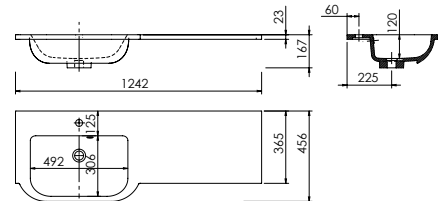

Product	Derwent Wing 1242
Finishes	1242w x 456d x 23h (Requires 600mm basin unit)
White	Left Bowl - 373701
White	Right Bowl - 373702
Price	£440