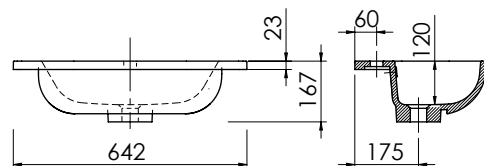

Product Finishes	Derwent Cast Slimline 642 642w x 376d x 23h
White	373711 (to fit 600 Slimline unit)
Price	£275