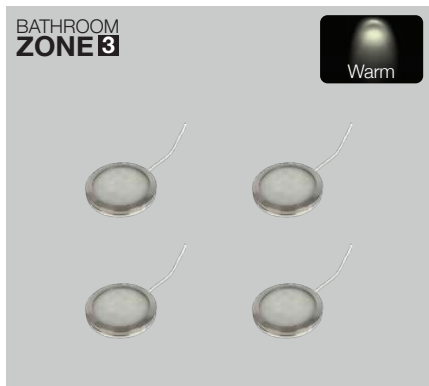

LED Lighting Plinth Lighting

Hampden LED Plinth Lighting	70w x 70d x 8h
Warm White LED. Brushed aluminium case.	8116 (set of 4)
Price	£95