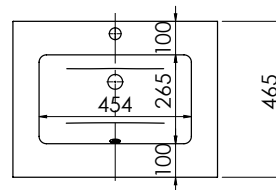

Compact HPL Worktop with Undermount Vanity Basin

Suitable for Highfield, Oakley & Verona ranges. Single tap hole and integrated overflow ring. Requires a slotted waste.

Product Finishes	Compact HPL Worktop with Undermount Basin 610w x 465d x 10h
Lunar Black	823342 (to fit Vanity 600)
Price	£515