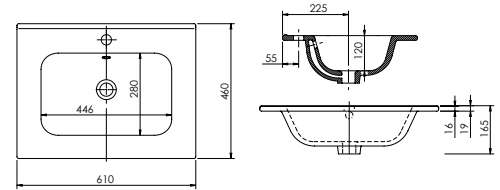

Henley Ceramic Vanity Basin

Suitable for Highfield, Oakley & Verona ranges. Includes a Chrome interchangeable type 3 overflow ring. Single tap hole. Requires a slotted waste.

Product Finishes	Henley 600 610w x 460d x 15h
White	8954 (to fit Vanity 600)
Price	£210