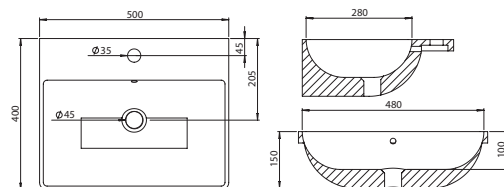

Swindale Ceramic Semi-Recessed Basin

Designed to be used with a worktop on a 600mm standard basin unit. Single tap hole and integrated type 3 overflow ring. Requires a slotted waste.

Product Finishes	Swindale 500w x 400d x 23h
White	892701
Price	£270