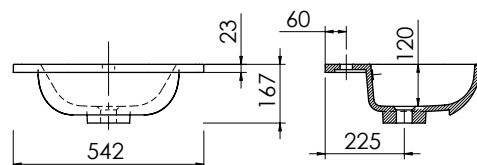

Derwent Shoulder Cast Semi-Recessed Basin

Designed to sit directly on to a 500mm or 600mm standard or slimline basin unit with end panels. Single tap hole and integrated type 3 overflow ring. Requires a slotted waste.

Product Finishes	Derwent Cast 542 542w x 456d x 23h
White	373708 (to fit 500 unit)
Price	£260