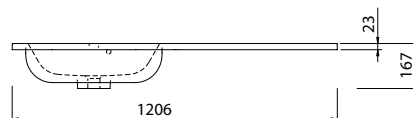

Product	Derwent Wing Slimline 1200
Finishes	1206w x 376d x 23h (Requires 600mm basin unit)
White	Left Bowl - 373577
White	Right Bowl - 373578
Price	£424