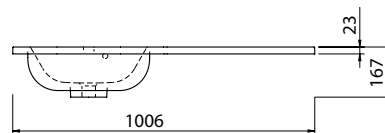

Derwent Cast Semi-Recessed Slimline Wing Basin

Designed to sit directly on to a 500 or 600 slimline basin unit plus additional units up to an overall maximum length of 1000mm, 1200mm or 1500mm. Single tap hole and integrated type 3 overflow ring. Requires a slotted waste.

Product	Derwent Wing Slimline 1000
Finishes	1006w x 376d x 23h (Requires 500mm basin unit)
White	Left Bowl - 373589
White	Right Bowl - 373590
Price	£380