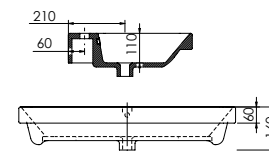

Product	Abano 800
Finishes	800w x 460d x 60h
White	8947 (to fit Vanity 800)
Price	£275