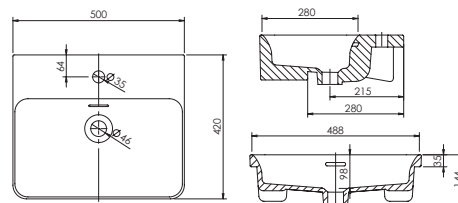

Hamble Ceramic Semi-Recessed Basin

Designed to be used with a worktop on a 500mm or 600mm standard or slimline basin unit. Single tap hole and integrated type 3 overflow ring. Requires a slotted waste.

Product Finishes	Hamble 500w x 420d x 35h mm	NEW
White	897201 (Minimum 500 basin unit required.)	
Price	£230