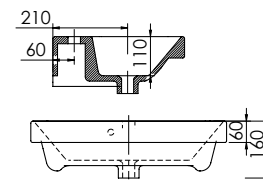

<b>Product</b>	<b>Abano 500</b>
<b>Finishes</b>	500w x 280d x 60h
White	8964 (to fit Vanity 500 Cloakroom)
<b>Price</b>	<b>£125</b>

<b>Product</b>	<b>Abano 550 Slim</b>
<b>Finishes</b>	550w x 370d x 60h
White	8944 (to fit Vanity 550 slim)
<b>Price</b>	<b>£160</b>