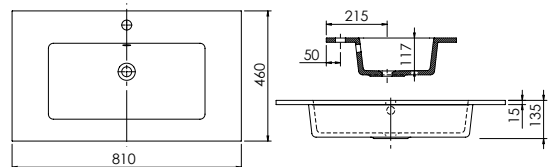

Product Finishes	Kenwyn 800 810w x 460d x 15h
White	373225 (to fit Vanity 800 Slim)
Price	£265