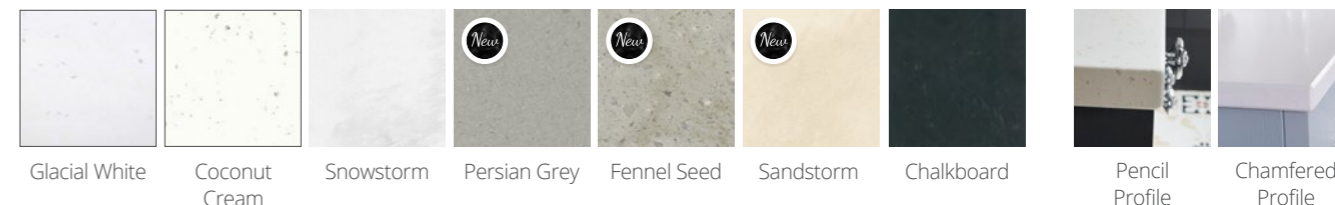

Roseberry paint finishes

22mm Coralux solid surface worktop finishes

20mm Marble effect Coralux solid surface worktop finishes

* Not available for use with semi-recessed basins

Please note marble effect Coralux solid surface materials have pattern variation to mimic the pattern of natural stone