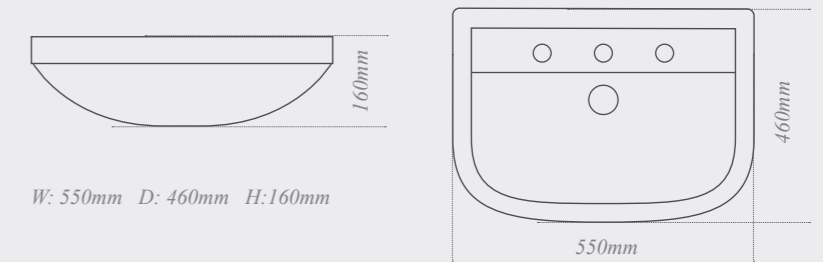

W: 550mm D: 460mm H: 160mm

Monet Round semi-recessed cloakroom washbasin

with integrated overflow and two tap holes, for use with a reduced depth fitted washbasin unit