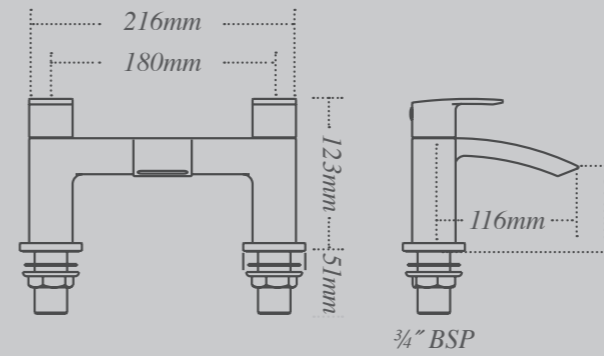

Razo bath filler

High / Low pressure
0.2 bar: 16.6 l/m 0.5 bar: 23.4 l/m 1.0 bar: 32.0 l/m 3.0 bar: 50.0 l/m