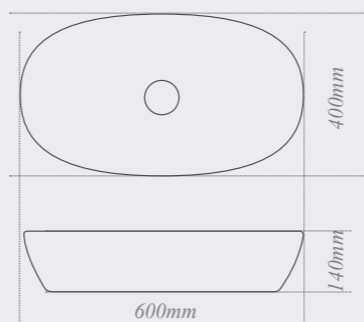

Sit-on washbasins and Rodin toilets

Miro sit-on washbasin

with integrated overflow, ideal for use with wall mounted furniture

W: 430mm D: 430mm H: 150mm

Quantum Square Elegant sit-on washbasin

with integrated overflow and one tap hole

W: 500mm D: 420mm H: 90mm

Quantum Square ceramic slabtop basin

with integrated overflow and one tap hole. Available in 500mm or 600mm wide

W: 500 / 600mm D: 440mm H: 130mm

Quantum Square Elegant cloakroom sit-on washbasin

with integrated overflow and one tap hole

W: 445mm D: 310mm H: 85mm

Opula sit-on washbasin

ideal for use with wall mounted or deck mounted taps

W: 600mm D: 400mm H: 140mm

Rodin back-to-wall toilet

with soft close seat. Ideal for use with a toilet unit

W: 360mm D: 555mm H: 450mm

Rodin wall-hung toilet

with soft close seat. Ideal for use with a toilet unit

W: 360mm D: 555mm H: 405mm

Quantum Square

Quantum Square semi-recessed washbasin

with integrated overflow and one tap hole, for use with a fitted washbasin unit

W: 560mm D: 460mm H: 160mm

Quantum Square short projection semi-recessed washbasin

with integrated overflow and one tap hole, for use with a fitted washbasin unit

W: 550mm D: 350mm H: 160mm

Quantum Square back-to-wall toilet

with soft close seat, ideal for use with a toilet unit*

W: 360mm D: 550mm H: 410mm

Quantum Square wall-hung toilet

with soft close seat, ideal for use with a toilet unit*

W: 360mm D: 560mm H: 340mm

Quantum Square close coupled toilet

with soft close seat and dual flush cistern

W: 360mm D: 650mm H: 825mm

* Roseberry co-ordinating painted seat available