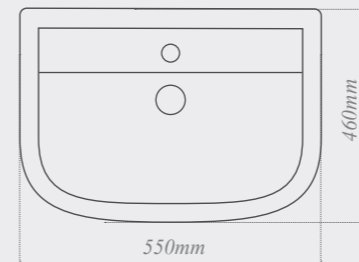

W: 410mm D: 700mm H: 785mm

Quantum Classical back-to-wall toilet
with soft close seat, ideal for use with a toilet unit

W: 355mm D: 560mm H: 450mm

Monet Round & Monet Classical

Monet Round semi-recessed washbasin - 1 tap hole
with integrated overflow