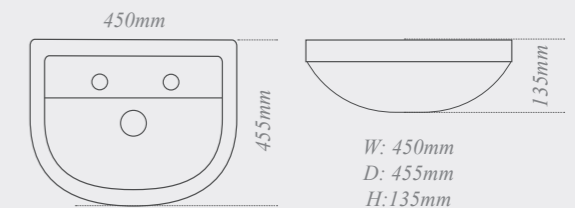

W: 550mm D: 460mm H: 160mm

W: 450mm D: 455mm H: 135mm