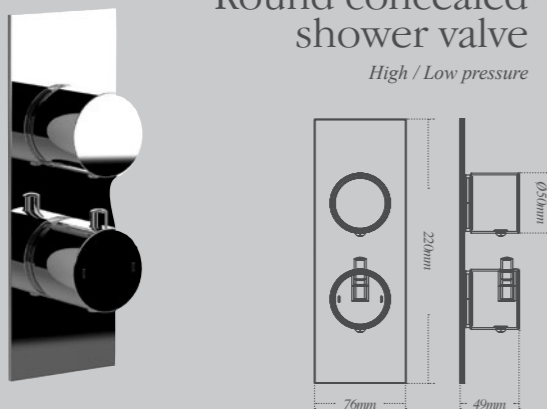

High pressure

Traditional wall mounted showerhead

High pressure

Traditional ceiling showerhead

High pressure

Round concealed shower valve

High / Low pressure

Square concealed shower valve