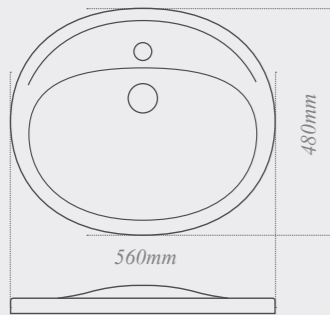

W: 560mm D: 480mm