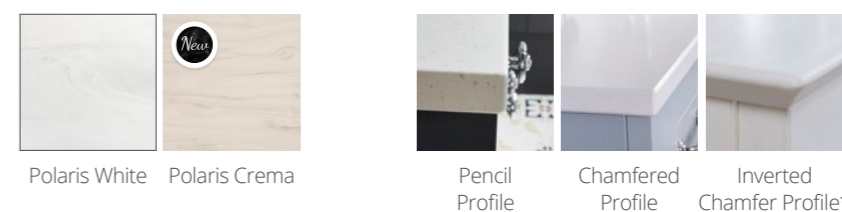

Roseberry paint finishes

22mm Coralux solid surface worktop finishes

20mm Marble effect Coralux solid surface worktop finishes

* Not available for use with semi-recessed basins

Please note marble effect Coralux solid surface materials have pattern variation to mimic the pattern of natural stone