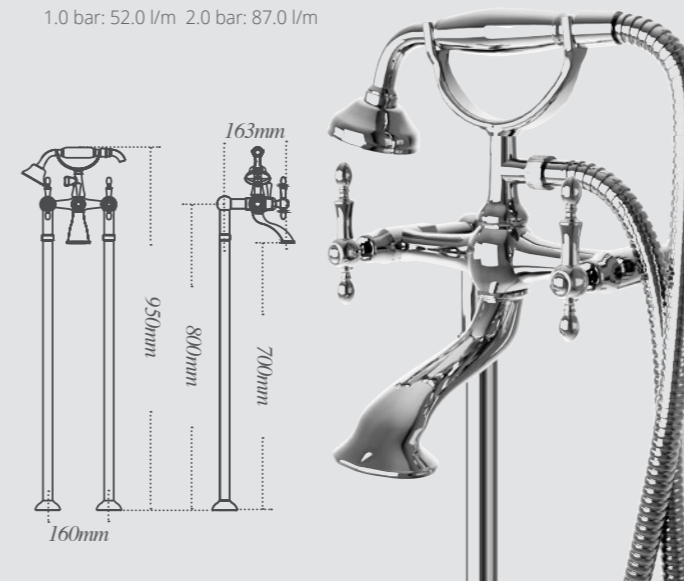

Regent bath shower mixer

Available with or without standpipes
High / Low pressure
0.2 bar: 14.0 l/m 0.5 bar: 34.0 l/m
1.0 bar: 52.0 l/m 2.0 bar: 87.0 l/m