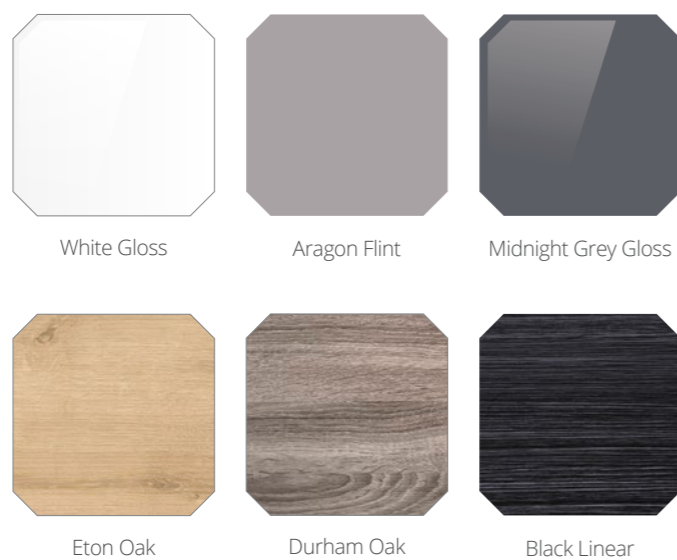

22mm Laminate worktop finishes

22mm Coralux solid surface worktop finishes

22mm Edge profile options

50mm Laminate framing and worktop finishes

For a contemporary look add i-Line frames.

20mm Marble effect Coralux solid surface worktop finishes