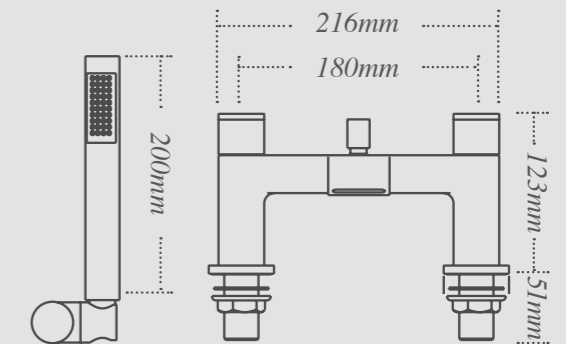

Razo bath shower mixer

High / Low pressure
0.2 bar: 11.2 l/m 0.5 bar: 16.1 l/m 1.0 bar: 21.9 l/m 3.0 bar: 36.0 l/m

High / Low pressure: Suitable for high and low pressure systems, operating at 0.2 BAR and above.

High pressure: Only suitable for high pressure systems operating at 1.0 BAR and above.

Only thermostatically controlled valves should be used to operate a shower.