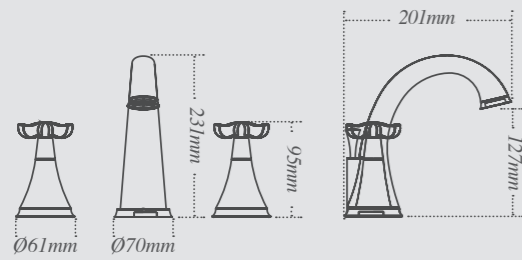

Salino

Salino three hole basin mixer tap set

With pop-up waste High / Low pressure
0.2 bar: 10.5 l/m 0.5 bar: 17.0 l/m 1.0 bar: 23.0 l/m 2.0 bar: 32.8 l/m

Salino basin monobloc mixer tap

With pop-up waste High / Low pressure
0.2 bar: 14.0 l/m 0.5 bar: 21.0 l/m
1.0 bar: 29.4 l/m 2.0 bar: 41.4 l/m

Salino three hole wall mounted mixer tap

With pop-up waste High / Low pressure
0.2 bar: 10.0 l/m 0.5 bar: 19.0 l/m
1.0 bar: 29.0 l/m 2.0 bar: 43.0 l/m

Salino hot and cold basin taps

With click-clack waste High / Low pressure
0.2 bar: 7.3 l/m 0.5 bar: 11.0 l/m
1.0 bar: 15.3 l/m 2.0 bar: 21.4 l/m

Salino three hole bath filler set

High pressure
0.2 bar: 19.1 l/m 0.5 bar: 30.3 l/m 1.0 bar: 41.8 l/m 2.0 bar: 58.5 l/m

Salino deck-mounted bath overflow filler

High / Low pressure
0.2 bar: 12.2 l/m 0.5 bar: 18.3 l/m 1.0 bar: 24.9 l/m 2.0 bar: 34.6 l/m

Salino concealed thermostatic shower valve

High / Low pressure
0.2 bar: 6.8 l/m 0.5 bar: 10.0 l/m 1.0 bar: 14.0 l/m 2.0 bar: 19.6 l/m

High / Low pressure: Suitable for high and low pressure systems, operating at 0.2 BAR and above.
High pressure: Only suitable for high pressure systems operating at 1.0 BAR and above.
Only thermostatically controlled valves should be used to operate a shower.