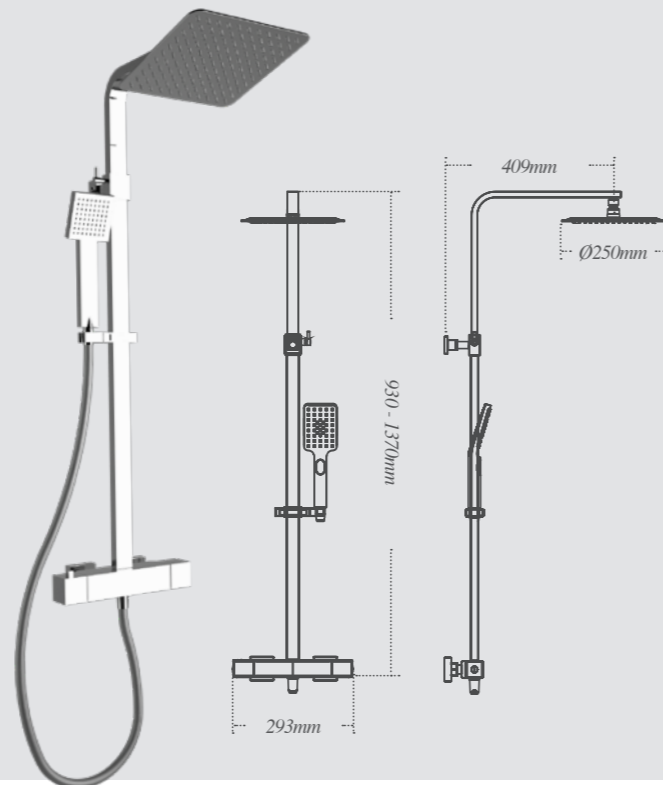

Square concealed shower valve

High / Low pressure