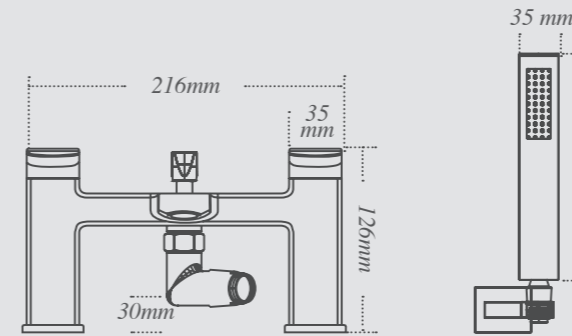

Divine bath shower mixer

High / Low pressure
0.2 bar: 9.0 l/m 0.5 bar: 14.5 l/m 1.0 bar: 21.5 l/m 3.0 bar: 40.0 l/m

High / Low pressure: Suitable for high and low pressure systems, operating at 0.2 BAR and above.
High pressure: Only suitable for high pressure systems operating at 1.0 BAR and above.
Only thermostatically controlled valves should be used to operate a shower.