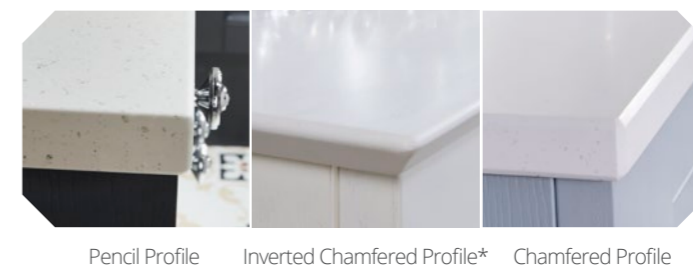

22mm Laminate worktop finishes

22mm Coralux solid surface worktop finishes

22mm Edge profile options

50mm Laminate framing and worktop finishes

For a contemporary look add i-Line frames.

20mm Marble effect Coralux solid surface worktop finishes