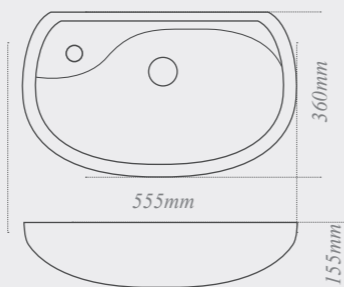

Matese short projection semi-recessed washbasin

with integrated overflow and one tap hole, for use with a reduced depth fitted washbasin unit.

W: 555mm
D: 360mm
H: 155mm