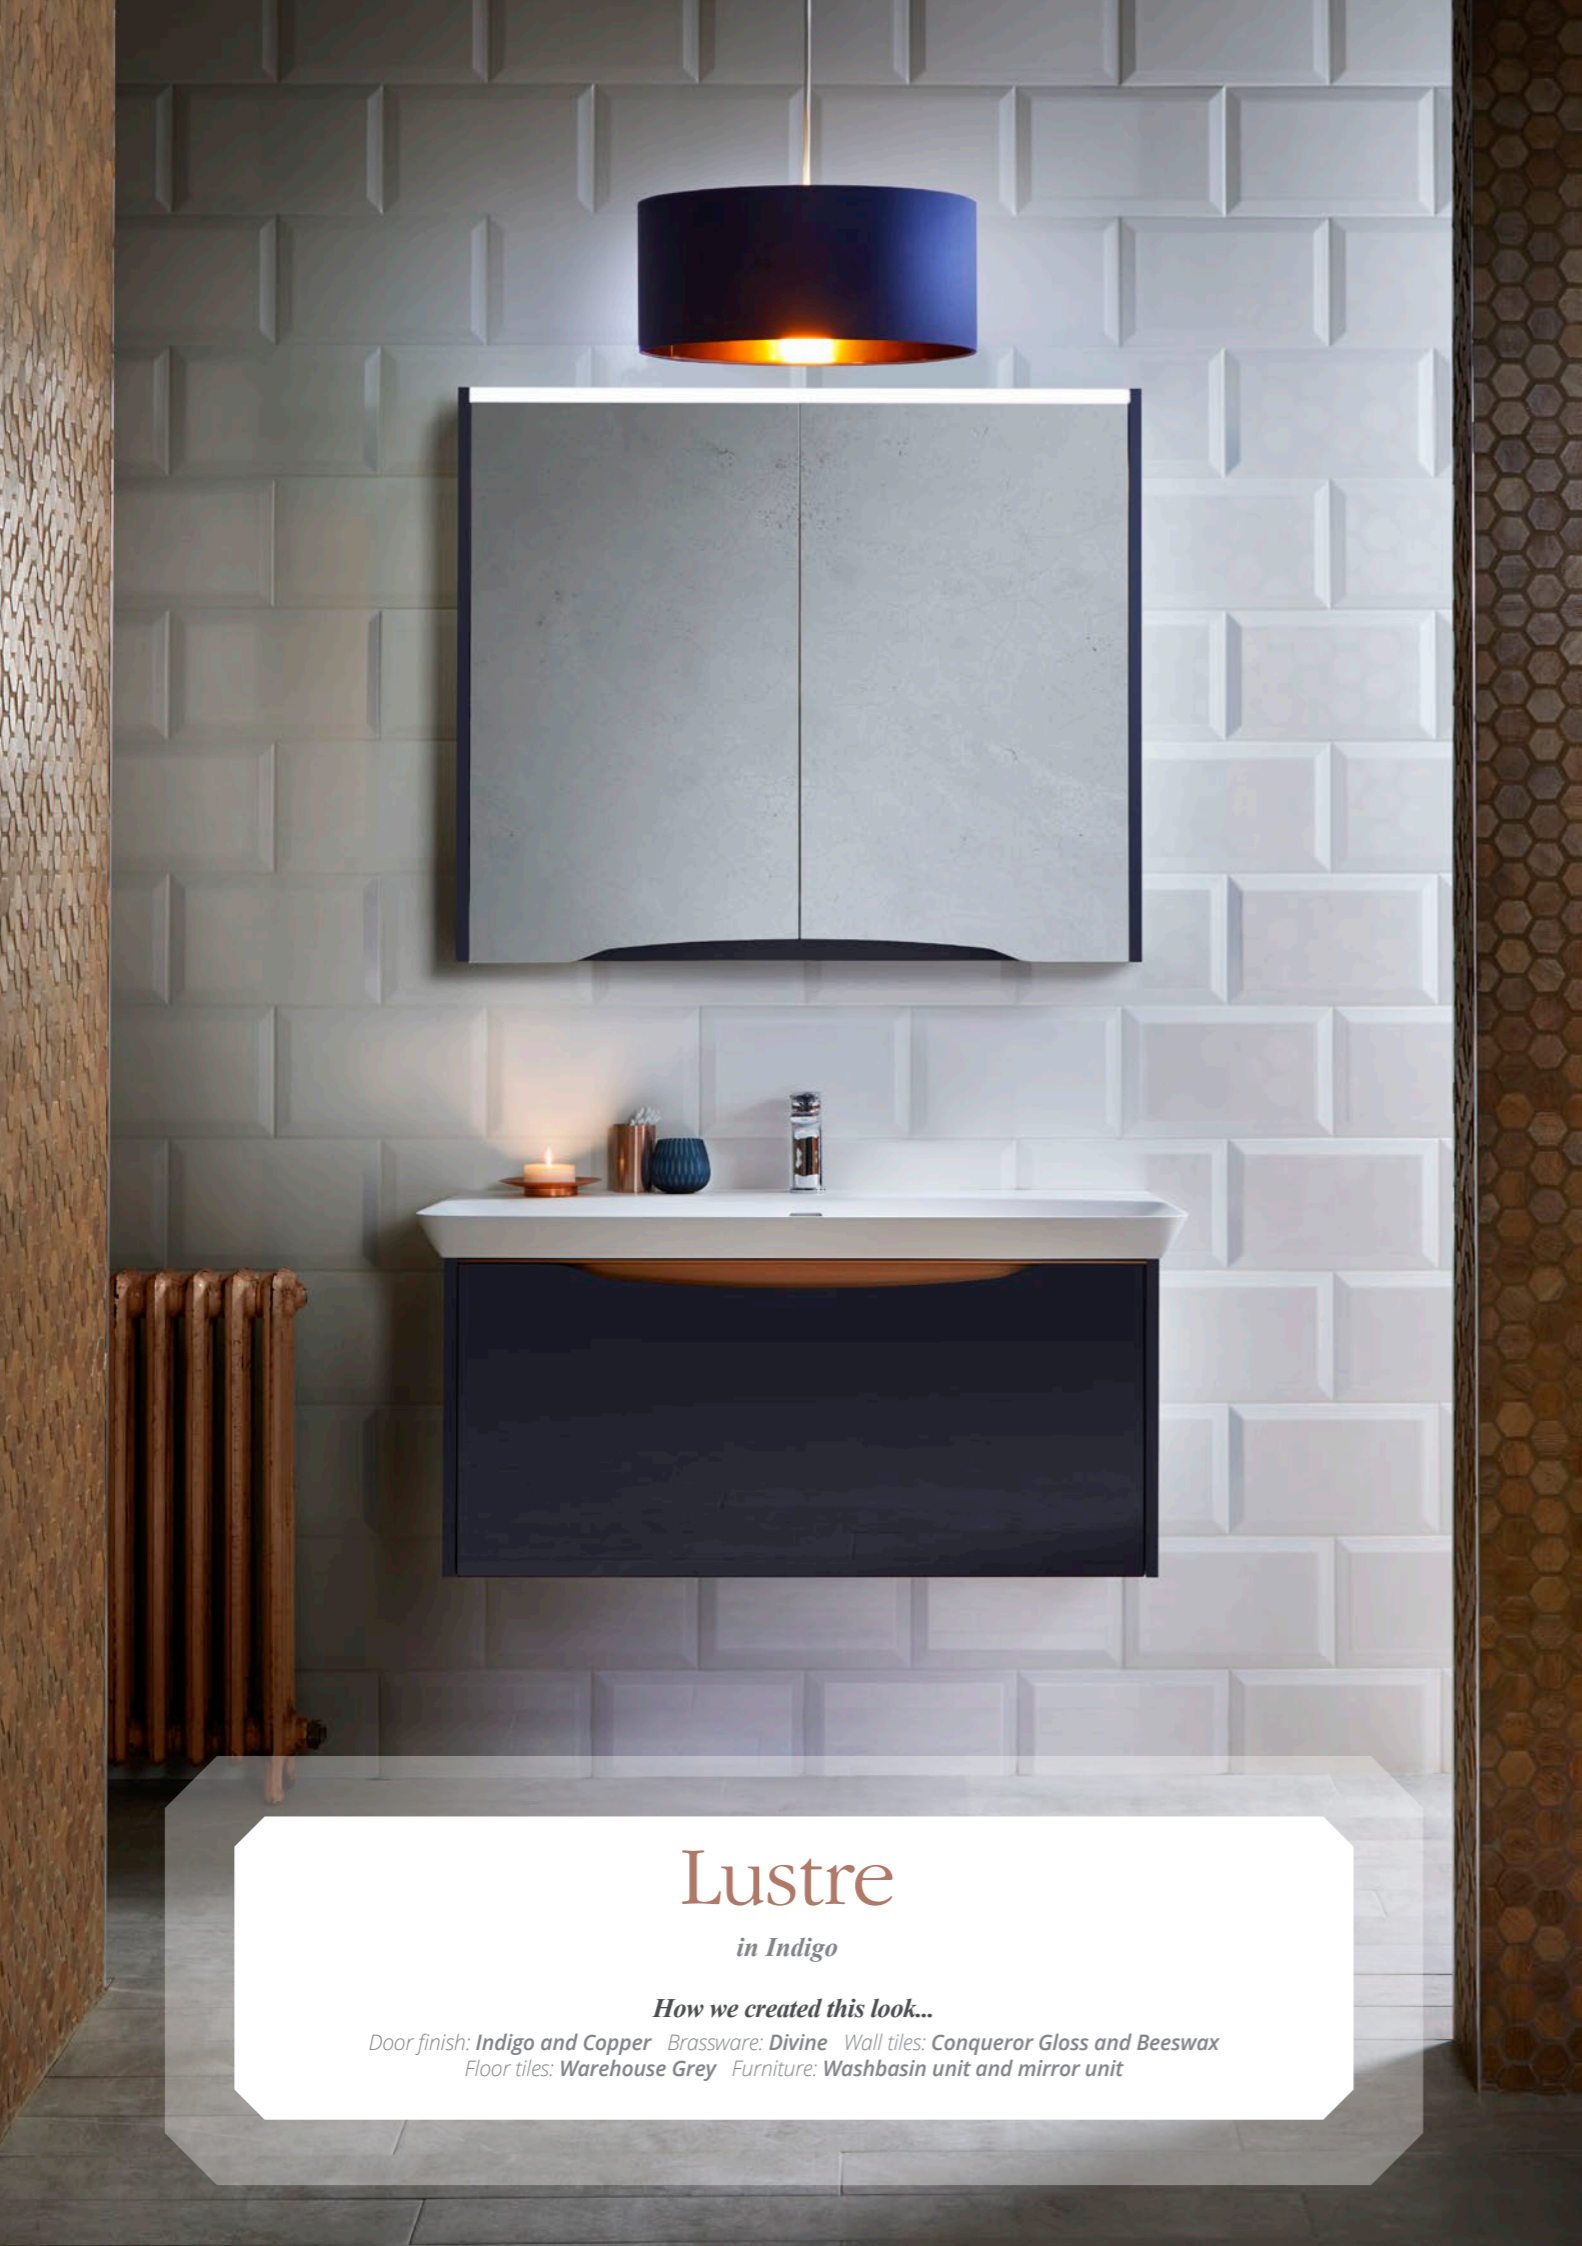

Lustre

in Indigo

How we created this look...

Door finish: **Indigo and Copper** Brassware: **Divine** Wall tiles: **Conqueror Gloss and Beeswax**
Floor tiles: **Warehouse Grey** Furniture: **Washbasin unit and mirror unit**