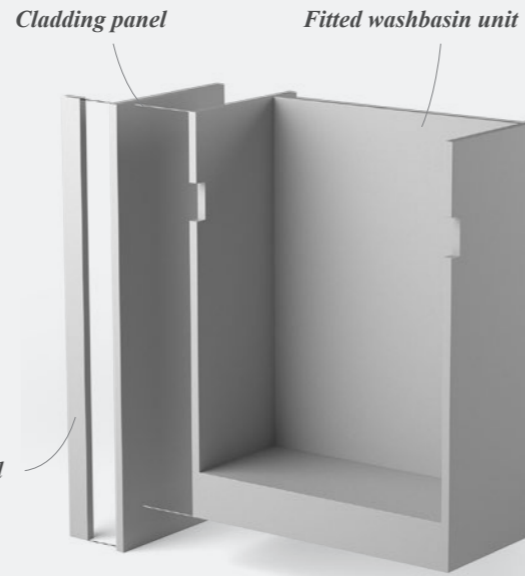

How to order Contemporary Fitted

1 Fitted or wall mounted?

Choose your cabinets and necessary filler panels (where the run will be fitted wall-to-wall).

Filler panel

2 Complete the run

Experiment with different depths to create step-backs within your run. The cladding panels will frame your run, while the filler panels will finish your run wall-to-wall. Choose your door finishes below for your top and bottom fascias. The finish will always co-ordinate with your furniture bottom fascia finish.