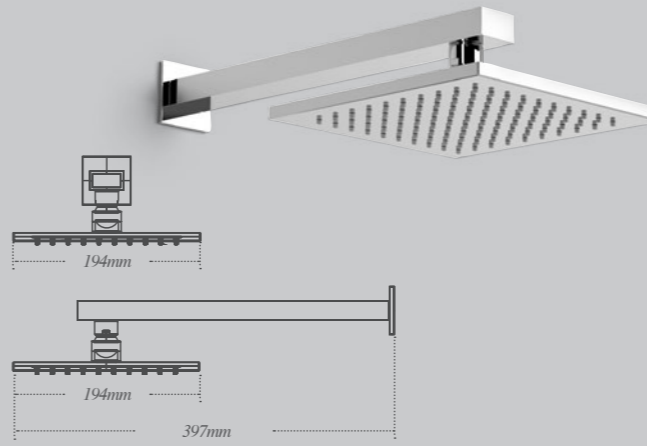

Square wall mounted showerhead

Square ceiling showerhead

High pressure