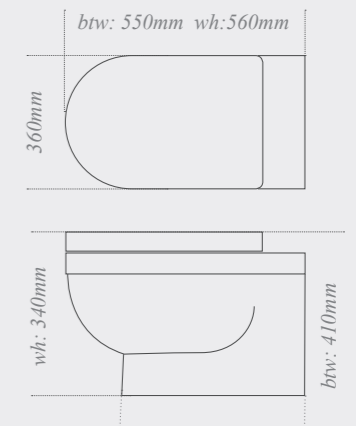

Sit-on washbasins and Rodin toilets

Miro sit-on washbasin

with integrated overflow, ideal for use with wall mounted furniture

W: 430mm D: 430mm H: 150mm

Quantum Square Elegant sit-on washbasin

with integrated overflow and one tap hole

W: 500mm D: 420mm H: 90mm

Quantum Square ceramic slabtop basin

with integrated overflow and one tap hole. Available in 500mm or 600mm wide

W: 500 / 600mm D: 440mm H: 130mm

Quantum Square Elegant cloakroom sit-on washbasin

with integrated overflow and one tap hole

W: 445mm D: 310mm H: 85mm

Opula sit-on washbasin

ideal for use with wall mounted or deck mounted taps

W: 600mm D: 400mm H: 140mm

Rodin back-to-wall toilet

with soft close seat. Ideal for use with a toilet unit

W: 360mm D: 555mm H: 450mm

Rodin wall-hung toilet

with soft close seat. Ideal for use with a toilet unit

W: 360mm D: 555mm H: 405mm

Quantum Square

Quantum Square semi-recessed washbasin

with integrated overflow and one tap hole, for use with a fitted washbasin unit

W: 560mm D: 460mm H: 160mm

Quantum Square short projection semi-recessed washbasin

with integrated overflow and one tap hole, for use with a fitted washbasin unit

W: 550mm D: 350mm H: 160mm

Quantum Square back-to-wall toilet

with soft close seat, ideal for use with a toilet unit*

W: 360mm D: 550mm H: 410mm

Quantum Square wall-hung toilet

with soft close seat, ideal for use with a toilet unit*

W: 360mm D: 560mm H: 340mm

Quantum Square close coupled toilet

with soft close seat and dual flush cistern

W: 360mm D: 650mm H: 825mm

* Roseberry co-ordinating painted seat available