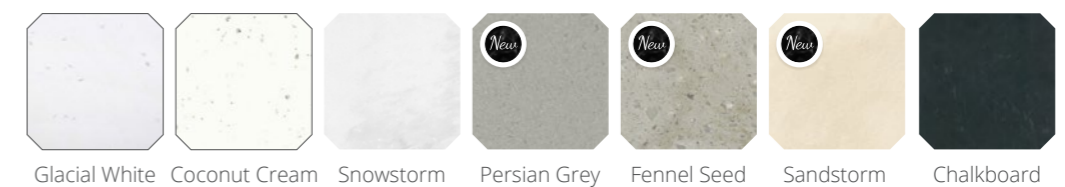

Geo Store drawer finishes

Geo Store carcass finishes

Geo Coralux solid surface finishes

Geo Freeflow

in Eton Oak

How we created this look...

*Door finish: Eton Oak Carcass colour: Eton Oak Brassware: Paletto Sanitaryware: Quantum Round
Wall tiles: Crema Canaletto and Parisian Storm Floor tiles: Warehouse Grey
Furniture: Freeflow Coralux solid surface washbasin, Geo store units, deluxe eclipse mirror and
Sensuelle freestanding bath with painted skirt in Dove Grey*