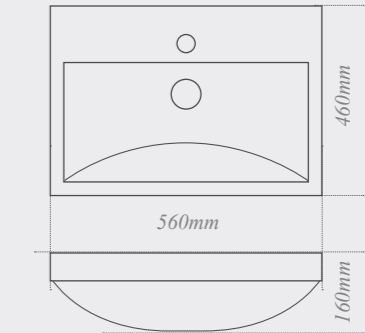

Quantum Square

Quantum Square semi-recessed washbasin

with integrated overflow and one tap hole, for use with a fitted washbasin unit

W: 560mm D: 460mm H: 160mm