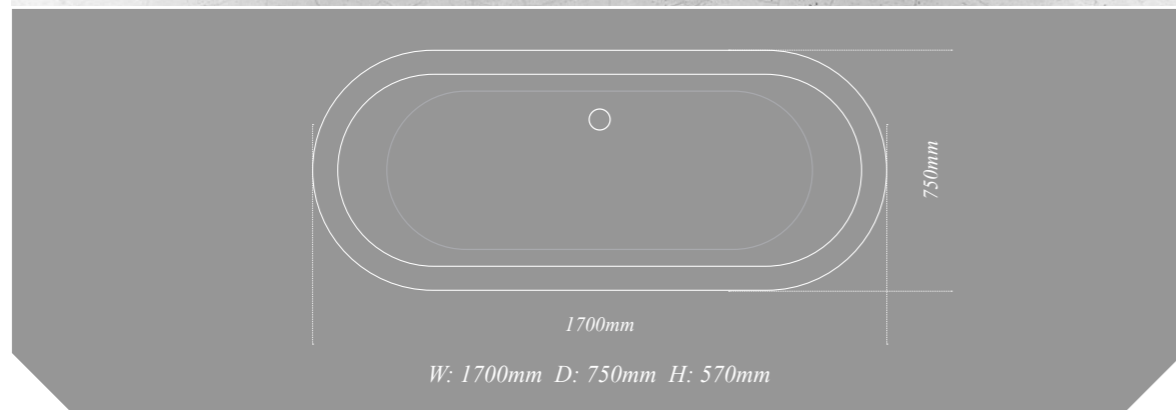

This bath is not suitable for deck-mounted brassware