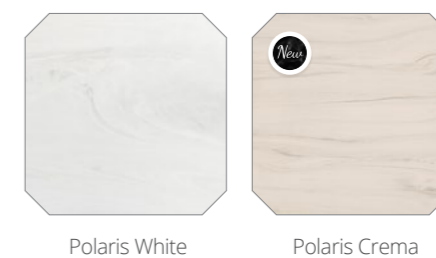

22mm Laminate worktop finishes

22mm Coralux solid surface worktop finishes

22mm Edge profile options

50mm Laminate framing and worktop finishes

For a contemporary look add i-Line frames.

20mm Marble effect Coralux solid surface worktop finishes