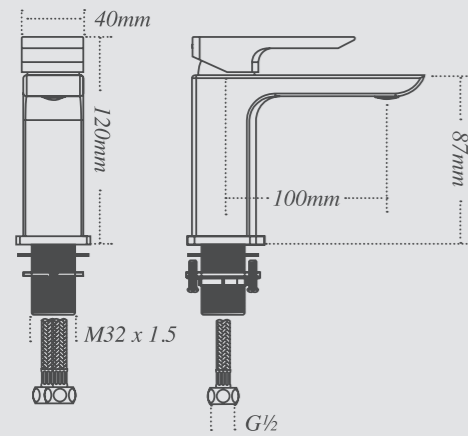

Divine short projection basin monobloc mixer tap

With click-clack waste High / Low pressure
0.2 bar: 5.2 l/m 0.5 bar: 7.5 l/m 1.0 bar: 11.8 l/m 3.0 bar: 17.8 l/m