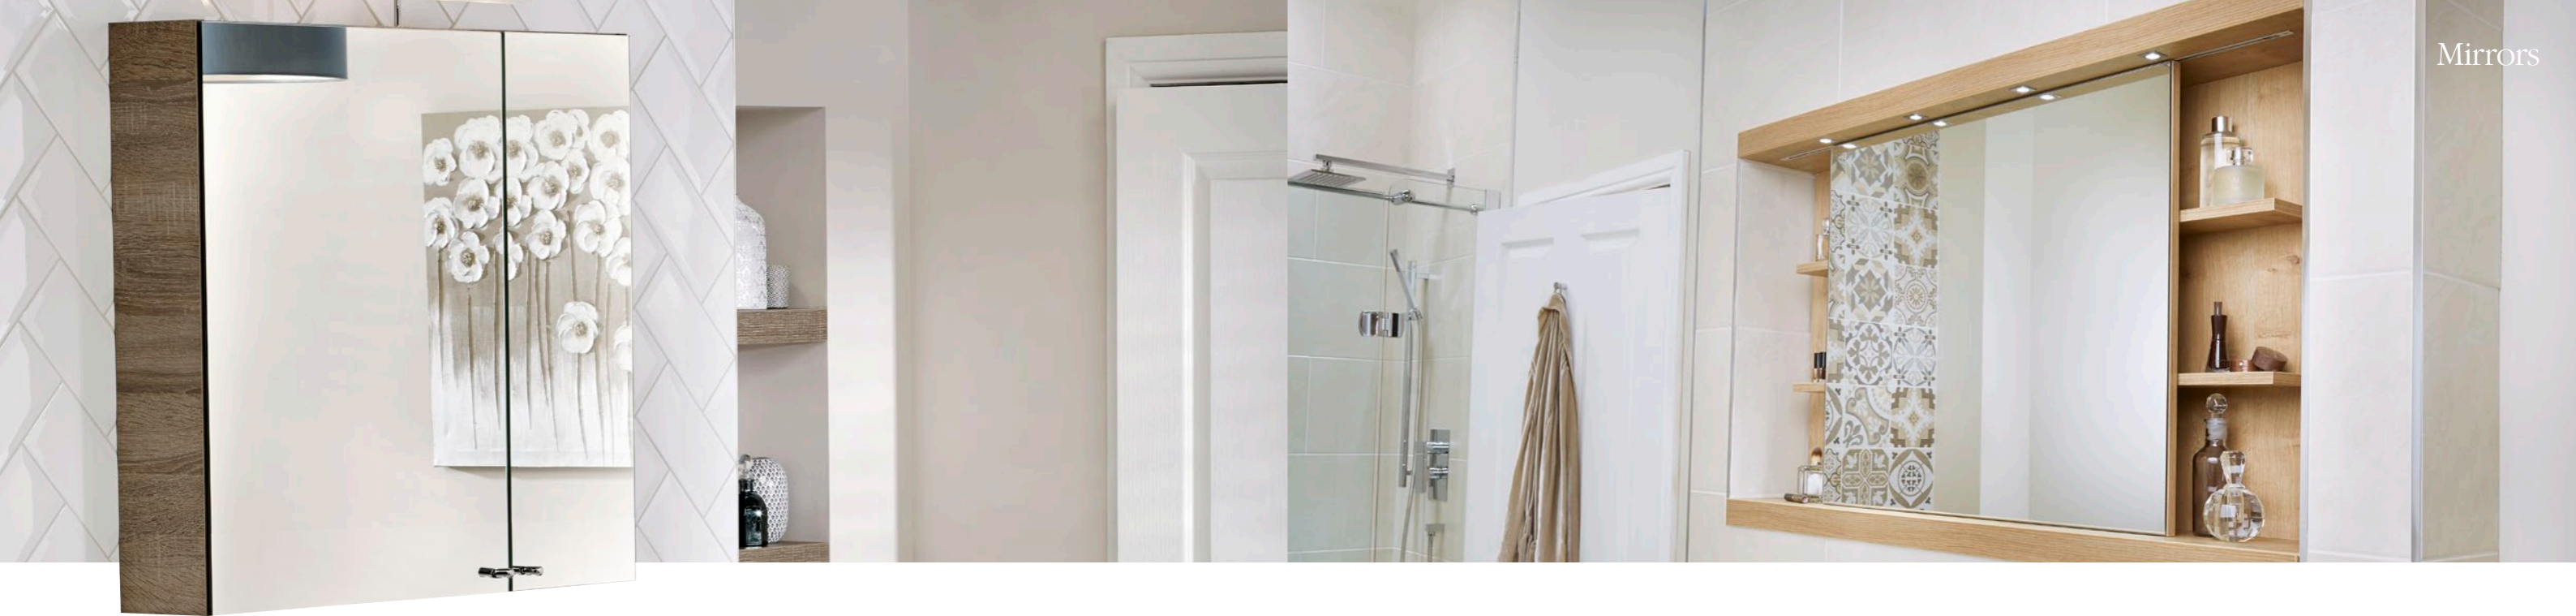

LED Illumination, Sensor operated, Integrated demister

■ **Deluxe Outline mirror**
400 x 1000mm
450 x 1200mm
The detailed illumination on this mirror appears on the face of the glass.

LED Illumination, Sensor operated, Integrated demister

Shaped mirrors

Gently curved and shaped mirrors introduce a softer note to the bathroom, balancing the crisp lines of the furniture or reflecting the shape of curved cabinets.

■ **Deluxe eclipse mirror**
700 x 800mm

LED Illumination, Sensor operated, Integrated demister

■ **Deluxe eclipse mirror**
1000 x 450mm
1200 x 450mm

LED Illumination, Sensor operated, Integrated demister

Mirror cabinets

By choosing a mirror cabinet, you benefit from a spacious mirror and plenty of concealed storage space behind it. Ideal for keeping toiletries and medicines away from children.

Rectangular mirrors

A large mirror is an essential item in any bathroom. Choose from framed or frameless options to suit your style.

Double full mirror unit
 500 x 660mm
 600 x 660mm
 700 x 660mm
 800 x 660mm