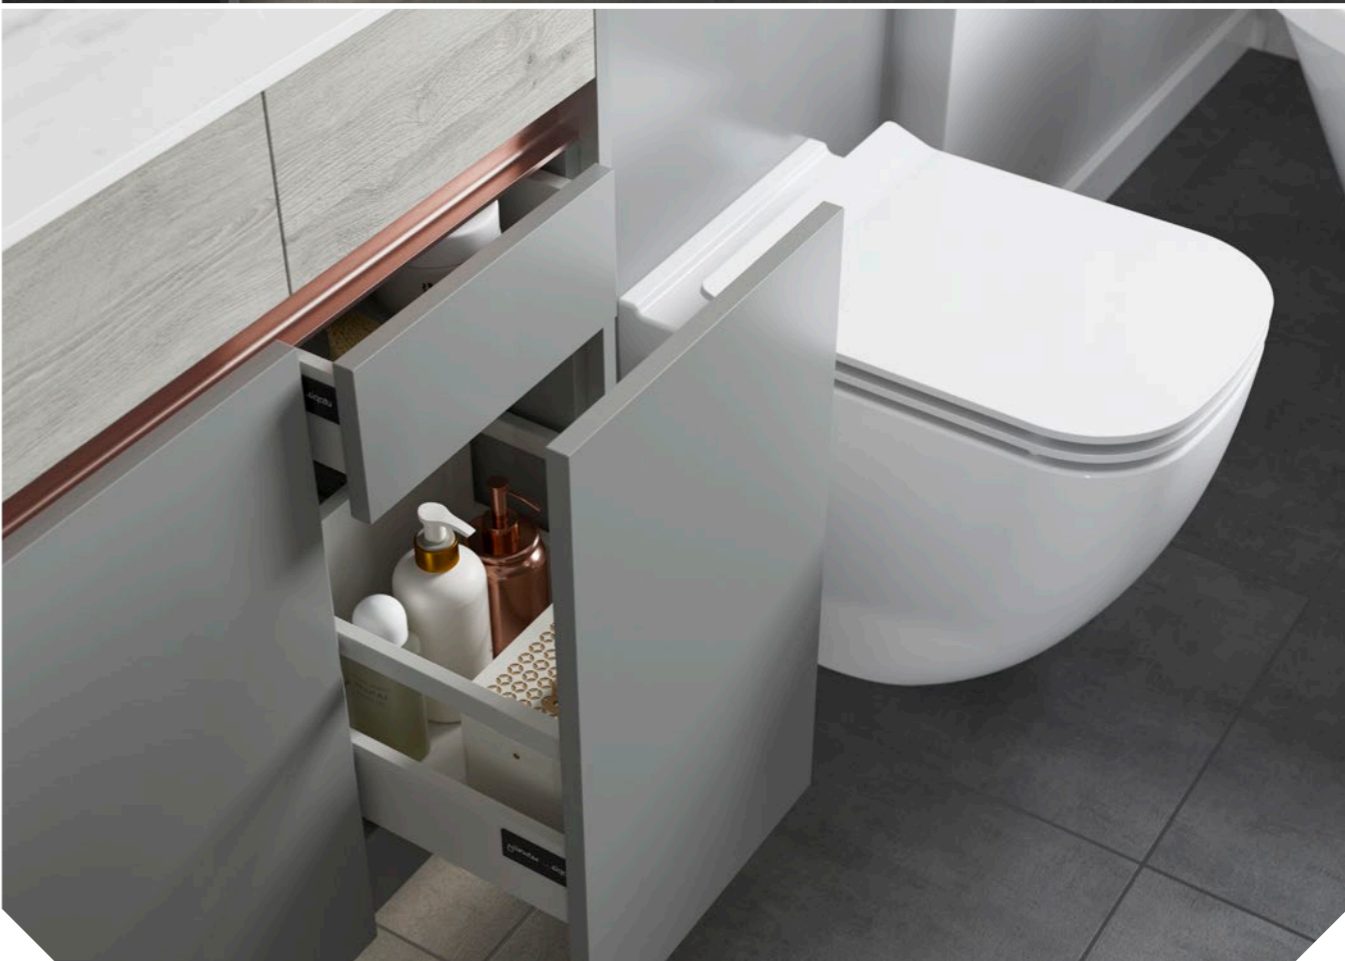

Contemporary Fitted

in Washed Oak and Flat Grey

How we created this look...

*Top fascia: Washed Oak Bottom fascia: Flat Grey Metallic handle trim: Copper effect
Worktop: Carrara Marble compact laminate Sanitaryware: Rodin Brassware: Divine with square wall
mounted showerhead and square shower valve Wall tiles: Venetian Marble Floor tiles: Silver Cloud
Furniture: Toilet unit with electronic flush, single drawer line unit, washbasin unit, sit-on mirror
units, mirror units and Sensuelle freestanding bath with Cotton White painted skirt*