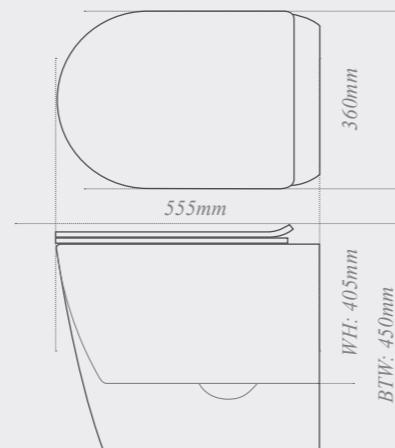

Sit-on washbasins and Rodin toilets

Miro sit-on washbasin

with integrated overflow, ideal for use with wall mounted furniture

W: 430mm D: 430mm H: 150mm

Quantum Square Elegant sit-on washbasin

with integrated overflow and one tap hole

W: 500mm D: 420mm H: 90mm

Quantum Square ceramic slabtop basin

with integrated overflow and one tap hole. Available in 500mm or 600mm wide

W: 500 / 600mm D: 440mm H: 130mm

Quantum Square Elegant cloakroom sit-on washbasin

with integrated overflow and one tap hole

W: 445mm D: 310mm H: 85mm

Opula sit-on washbasin

ideal for use with wall mounted or deck mounted taps

W: 600mm D: 400mm H: 140mm

Rodin back-to-wall toilet

with soft close seat. Ideal for use with a toilet unit

W: 360mm D: 555mm H: 450mm

Rodin wall-hung toilet

with soft close seat. Ideal for use with a toilet unit

W: 360mm D: 555mm H: 405mm

Quantum Square

Quantum Square semi-recessed washbasin

with integrated overflow and one tap hole, for use with a fitted washbasin unit

W: 560mm D: 460mm H: 160mm

Quantum Square short projection semi-recessed washbasin

with integrated overflow and one tap hole, for use with a fitted washbasin unit

W: 550mm D: 350mm H: 160mm

Quantum Square back-to-wall toilet

with soft close seat, ideal for use with a toilet unit*

W: 360mm D: 550mm H: 410mm

Quantum Square wall-hung toilet

with soft close seat, ideal for use with a toilet unit*

W: 360mm D: 560mm H: 340mm

Quantum Square close coupled toilet

with soft close seat and dual flush cistern

W: 360mm D: 650mm H: 825mm

* Roseberry co-ordinating painted seat available