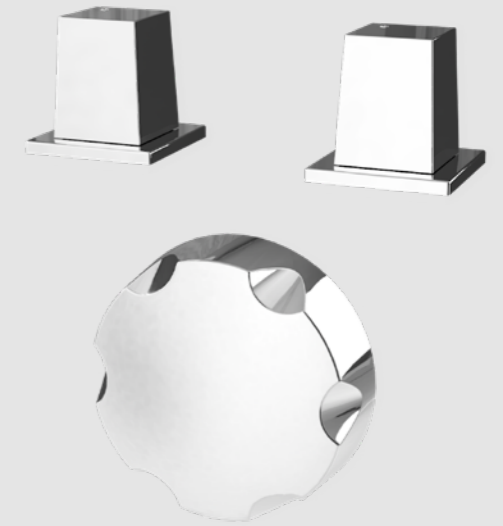

Paleta bath tap and overflow filler

High / Low pressure
0.2 bar: 12.2 l/m 0.5 bar: 18.3 l/m 1.0 bar: 24.9 l/m 2.0 bar: 34.6 l/m