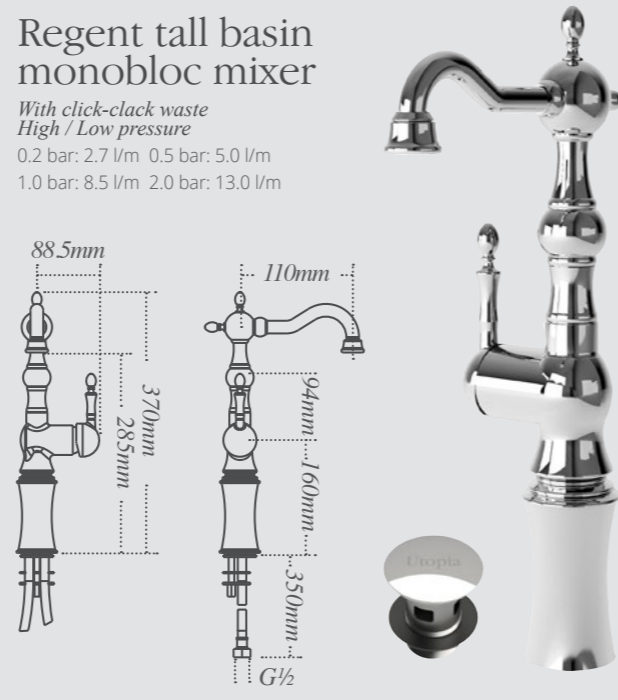

Regent

Regent basin monobloc mixer

With click-clack waste
High / Low pressure
0.2 bar: 6.0 l/m 0.5 bar: 7.6 l/m
1.0 bar: 12.6 l/m 2.0 bar: 19.0 l/m

Regent tall basin monobloc mixer

With click-clack waste
High / Low pressure
0.2 bar: 2.7 l/m 0.5 bar: 5.0 l/m
1.0 bar: 8.5 l/m 2.0 bar: 13.0 l/m