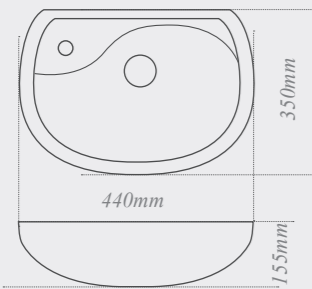

Matese cloakroom semi-recessed washbasin

with integrated overflow and one tap hole, for use with a reduced depth fitted washbasin unit.

W: 440mm
D: 350mm
H: 155mm