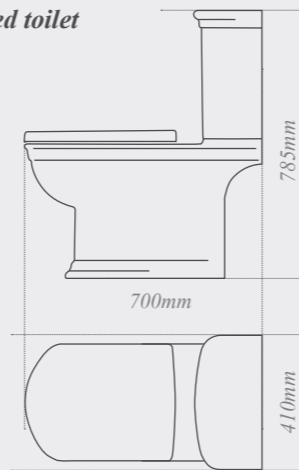

Quantum Classical close coupled toilet
with soft close seat

W: 410mm D: 700mm H: 785mm