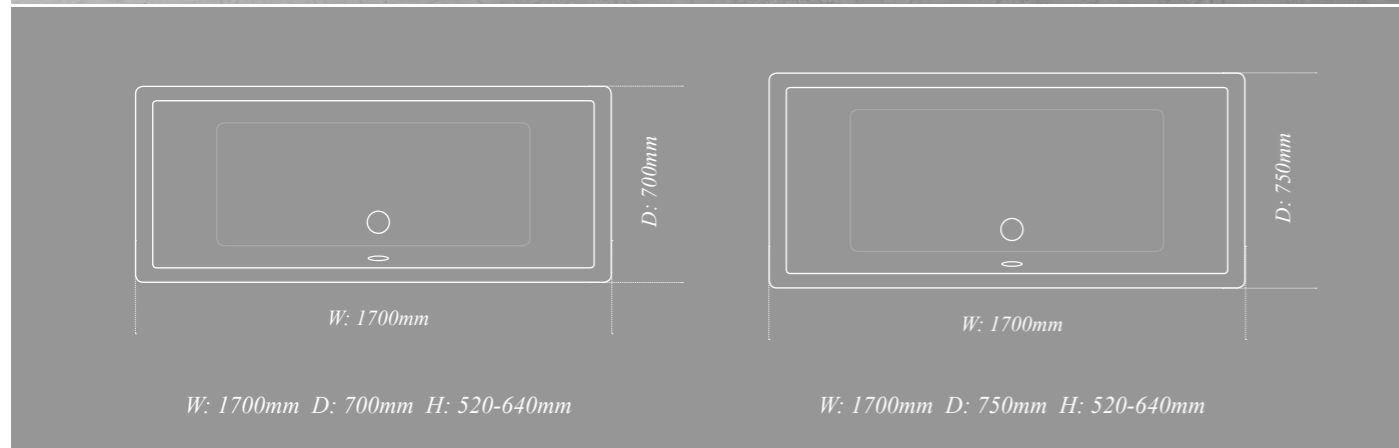

18mm Baseboard is encapsulated in Resinite

Resinite
BATH TECHNOLOGY

Dualelle bath

Dualelle baths are available in two sizes and feature a striking square profile. They are double ended for practical use, comfort and planning flexibility. Complementary single or double panel infold bath screens are available in the range.