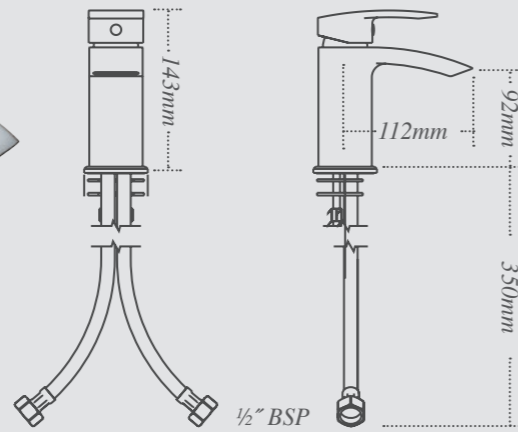

Razo

Razo basin monobloc mixer tap

With click-clack waste High / Low pressure
0.2 bar: 4.6 l/m 0.5 bar: 7.5 l/m 1.0 bar: 10.6 l/m 3.0 bar: 18.9 l/m

Razo short projection basin monobloc mixer tap

With click-clack waste High / Low pressure
0.2 bar: 4.1 l/m 0.5 bar: 6.5 l/m 1.0 bar: 9.4 l/m 3.0 bar: 16.5 l/m

Razo bath filler

High / Low pressure
0.2 bar: 16.6 l/m 0.5 bar: 23.4 l/m 1.0 bar: 32.0 l/m 3.0 bar: 50.0 l/m

Razo bath shower mixer

High / Low pressure
0.2 bar: 11.2 l/m 0.5 bar: 16.1 l/m 1.0 bar: 21.9 l/m 3.0 bar: 36.0 l/m

High / Low pressure: Suitable for high and low pressure systems, operating at 0.2 BAR and above.

High pressure: Only suitable for high pressure systems operating at 1.0 BAR and above.

Only thermostatically controlled valves should be used to operate a shower.