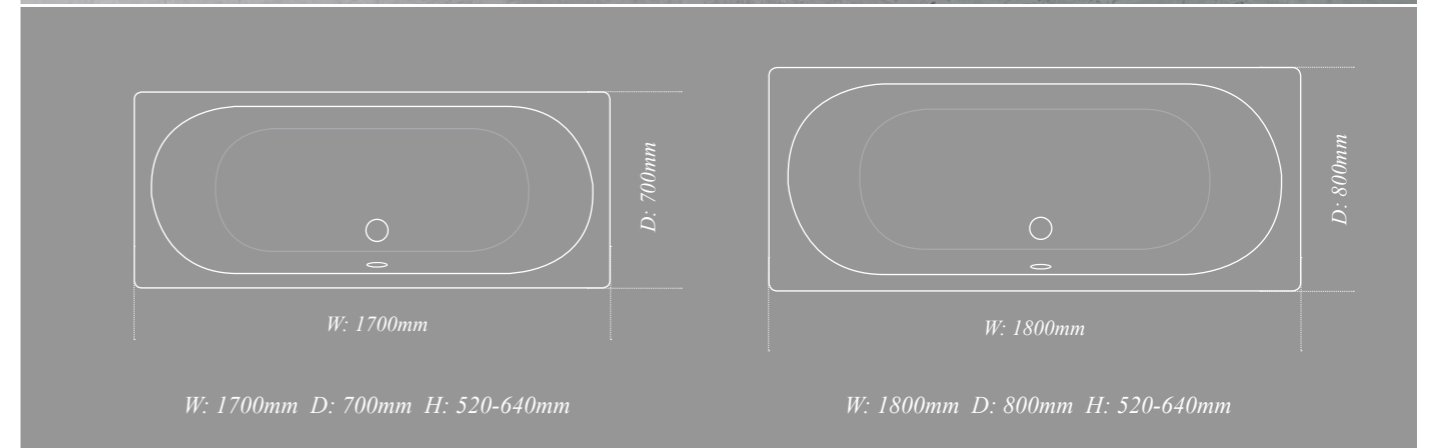

Bath features triple layer Resinite Technology

You can use a shower over this bath

Painted bath panels available

Roundelle bath

Roundelle baths are available in two sizes. This double ended bath features soft internal curves for luxurious bathing and distinctive style. Complementary single or double panel infold bath screens are available in the range.