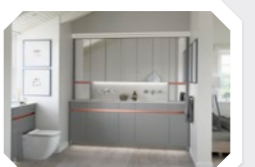

2017

Four new ranges launched - Lustre, Star, Opula and a redesigned Halo range.

2019

Contemporary Fitted furniture launched.