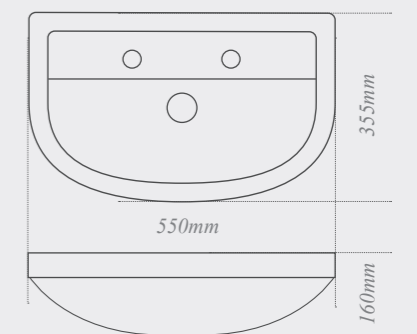

W: 550mm D: 355mm H: 160mm