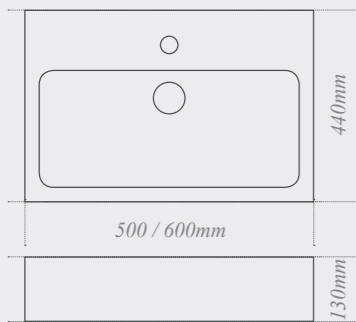

Sit-on washbasins and Rodin toilets

Miro sit-on washbasin

with integrated overflow, ideal for use with wall mounted furniture

W: 430mm D: 430mm H: 150mm

Quantum Square Elegant sit-on washbasin

with integrated overflow and one tap hole

W: 500mm D: 420mm H: 90mm

Quantum Square ceramic slabtop basin

with integrated overflow and one tap hole. Available in 500mm or 600mm wide

W: 500 / 600mm D: 440mm H: 130mm

Quantum Square Elegant cloakroom sit-on washbasin

with integrated overflow and one tap hole

W: 445mm D: 310mm H: 85mm

Opula sit-on washbasin

ideal for use with wall mounted or deck mounted taps

W: 600mm D: 400mm H: 140mm

Rodin back-to-wall toilet

with soft close seat. Ideal for use with a toilet unit

W: 360mm D: 555mm H: 450mm

Rodin wall-hung toilet

with soft close seat. Ideal for use with a toilet unit

W: 360mm D: 555mm H: 405mm

Quantum Square

Quantum Square semi-recessed washbasin

with integrated overflow and one tap hole, for use with a fitted washbasin unit

W: 560mm D: 460mm H: 160mm

Quantum Square short projection semi-recessed washbasin

with integrated overflow and one tap hole, for use with a fitted washbasin unit

W: 550mm D: 350mm H: 160mm

Quantum Square back-to-wall toilet

with soft close seat, ideal for use with a toilet unit*

W: 360mm D: 550mm H: 410mm

Quantum Square wall-hung toilet

with soft close seat, ideal for use with a toilet unit*

W: 360mm D: 560mm H: 340mm

Quantum Square close coupled toilet

with soft close seat and dual flush cistern

W: 360mm D: 650mm H: 825mm

* Roseberry co-ordinating painted seat available