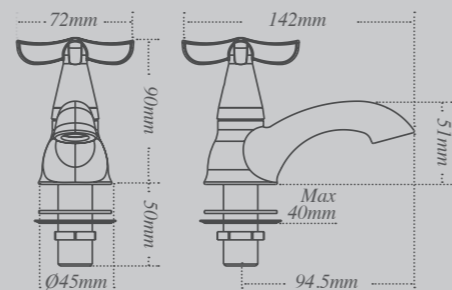

Salino

Salino three hole basin mixer tap set

With pop-up waste High / Low pressure
0.2 bar: 10.5 l/m 0.5 bar: 17.0 l/m 1.0 bar: 23.0 l/m 2.0 bar: 32.8 l/m

Salino basin monobloc mixer tap

With pop-up waste High / Low pressure
0.2 bar: 14.0 l/m 0.5 bar: 21.0 l/m
1.0 bar: 29.4 l/m 2.0 bar: 41.4 l/m

Salino three hole wall mounted mixer tap

With pop-up waste High / Low pressure
0.2 bar: 10.0 l/m 0.5 bar: 19.0 l/m
1.0 bar: 29.0 l/m 2.0 bar: 43.0 l/m

Salino hot and cold basin taps

With click-clack waste High / Low pressure
0.2 bar: 7.3 l/m 0.5 bar: 11.0 l/m
1.0 bar: 15.3 l/m 2.0 bar: 21.4 l/m

Salino three hole bath filler set

High pressure
0.2 bar: 19.1 l/m 0.5 bar: 30.3 l/m 1.0 bar: 41.8 l/m 2.0 bar: 58.5 l/m

Salino deck-mounted bath overflow filler

High / Low pressure
0.2 bar: 12.2 l/m 0.5 bar: 18.3 l/m 1.0 bar: 24.9 l/m 2.0 bar: 34.6 l/m

Salino concealed thermostatic shower valve

High / Low pressure
0.2 bar: 6.8 l/m 0.5 bar: 10.0 l/m 1.0 bar: 14.0 l/m 2.0 bar: 19.6 l/m

High / Low pressure: Suitable for high and low pressure systems, operating at 0.2 BAR and above.
High pressure: Only suitable for high pressure systems operating at 1.0 BAR and above.
Only thermostatically controlled valves should be used to operate a shower.