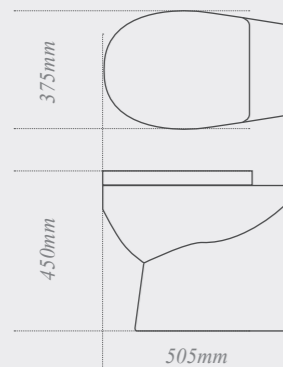

W: 555mm
D: 360mm
H: 155mm

Matese back-to-wall toilet

with soft close seat.
Ideal for use with a toilet unit.
Short projection depth of only 505mm

W: 375mm D: 505mm H: 450mm

Quantum Round

Quantum Round semi-recessed washbasin