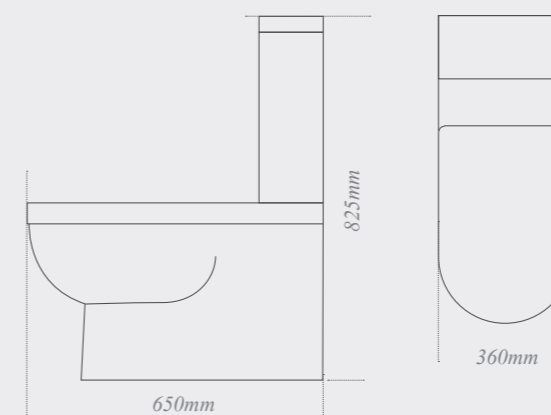

Quantum Square wall-hung toilet

with soft close seat, ideal for use with a toilet unit*

W: 360mm D: 560mm H: 340mm