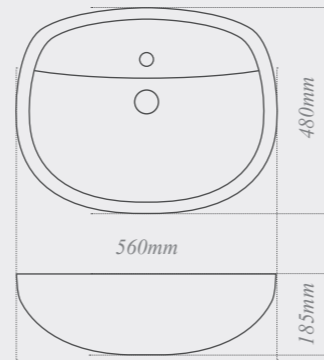

Matese

Matese semi-recessed washbasin

with integrated overflow and one tap hole, for use with a fitted washbasin unit.

W: 560mm D: 480mm H: 185mm