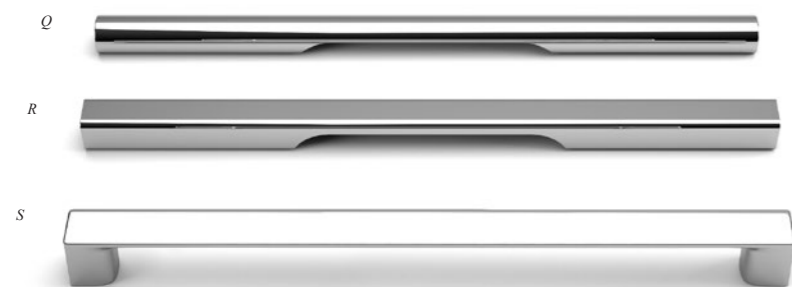

Framing
50mm i-Line framing panels give a contemporary recessed look

Door finishes

Carcass finishes

Handle options

Q. Modular tube chrome
R. Modular square chrome
S. Bold chrome square

50mm Laminate worktop finishes