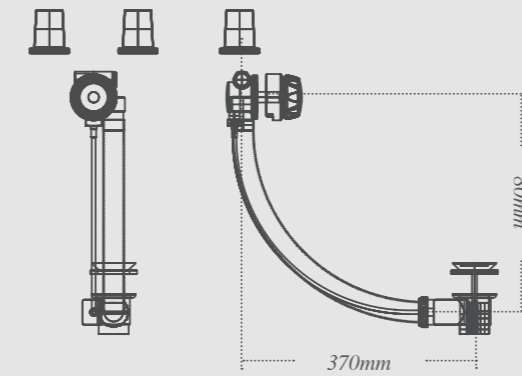

Paleta bath tap and overflow filler

High / Low pressure
0.2 bar: 12.2 l/m 0.5 bar: 18.3 l/m 1.0 bar: 24.9 l/m 2.0 bar: 34.6 l/m