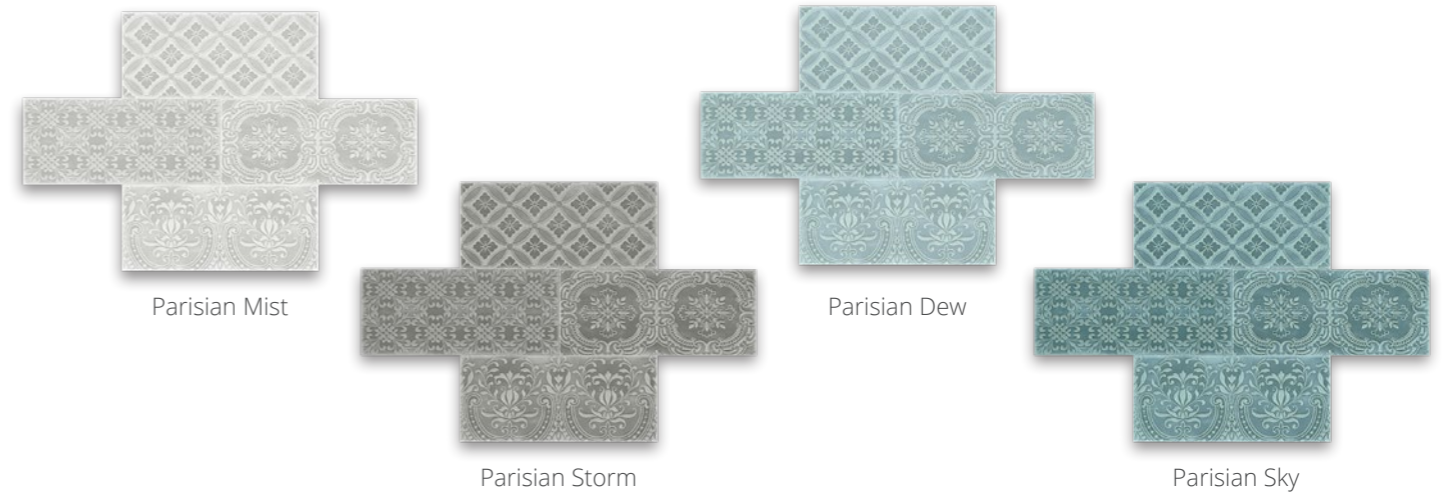

Parisian Patterned Wall tiles

Glossy pastel coloured ceramic subway tiles in a patterned style **25 x 11cm***