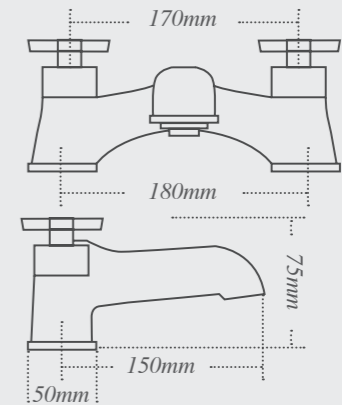

High / Low pressure: Suitable for high and low pressure systems, operating at 0.2 BAR and above.

High pressure: Only suitable for high pressure systems operating at 1.0 BAR and above.
Only thermostatically controlled valves should be used to operate a shower.