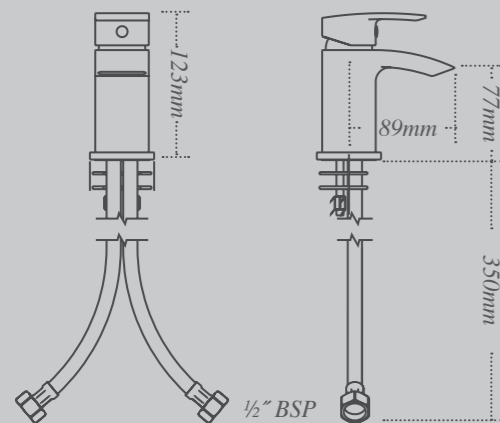

Razo short projection basin monobloc mixer tap

With click-clack waste High / Low pressure
0.2 bar: 4.1 l/m 0.5 bar: 6.5 l/m 1.0 bar: 9.4 l/m 3.0 bar: 16.5 l/m