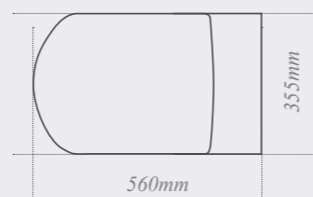

Quantum Classical

Monet Round & Monet Classical

with integrated overflow and two tap holes, for use with a reduced depth fitted washbasin unit

* Roseberry co-ordinating painted seat available