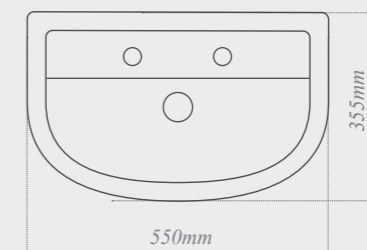

W: 550mm
D: 355mm
H: 160mm