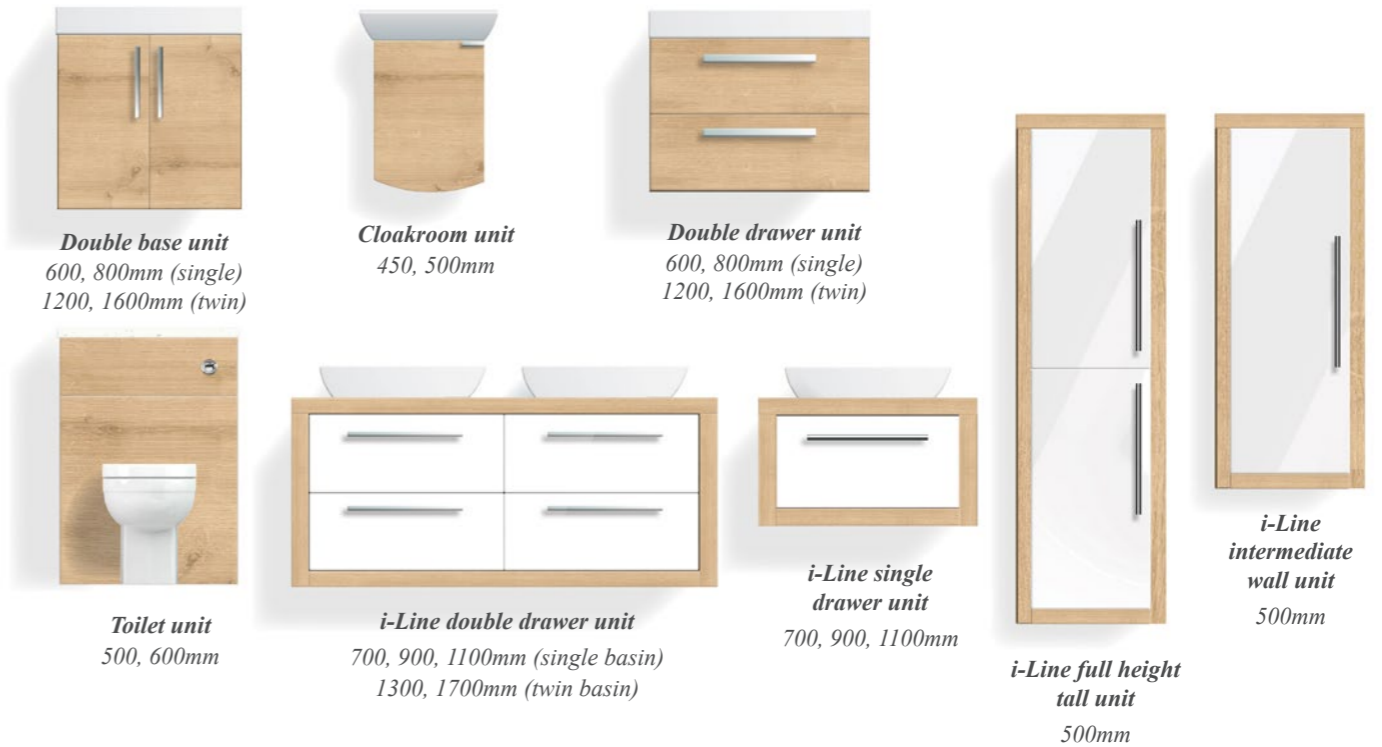

Choice of washbasins
Choice of ceramic slabtop, Mineralcast slabtop or sit-on washbasin

Soft close
All doors or drawers have soft close runners or hinges as standard

Choice of drawers
Choice of single or double drawer and door units

Unit overview

you

i-Line

A more contemporary look can be achieved by framing You wall mounted with chunky i-Line frames.

Washbasin options
Choice of sit-on washbasins

Soft close
All doors or drawers have soft close runners or hinges as standard