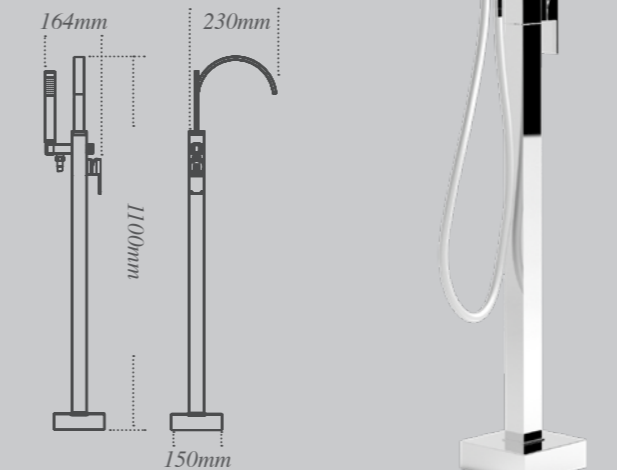

Paleta freestanding bath shower mixer

With click-clack waste High / Low pressure
0.5 bar: 4.8 l/m 1.0 bar: 9.9 l/m 3.0 bar: 17.2 l/m