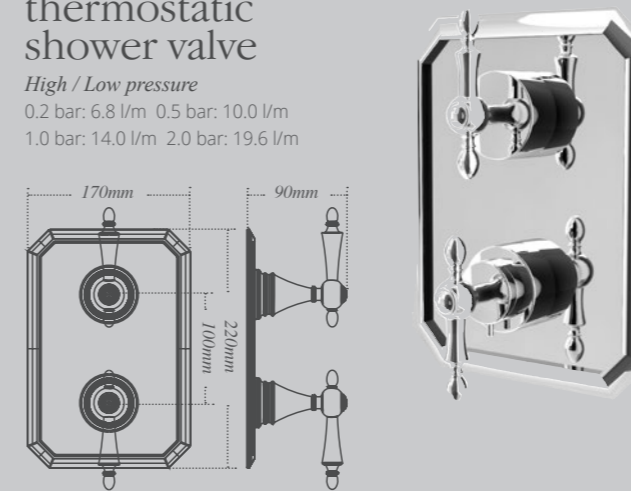

Regent concealed thermostatic shower valve

High / Low pressure
0.2 bar: 6.8 l/m 0.5 bar: 10.0 l/m
1.0 bar: 14.0 l/m 2.0 bar: 19.6 l/m

High / Low pressure: Suitable for high and low pressure systems, operating at 0.2 BAR and above.

High pressure: Only suitable for high pressure systems operating at 1.0 BAR and above.

Only thermostatically controlled valves should be used to operate a shower.

The Regent monobloc basin mixer is not suitable for use with the Quantum Round Short Projection and Cloakroom semi-recessed basins.