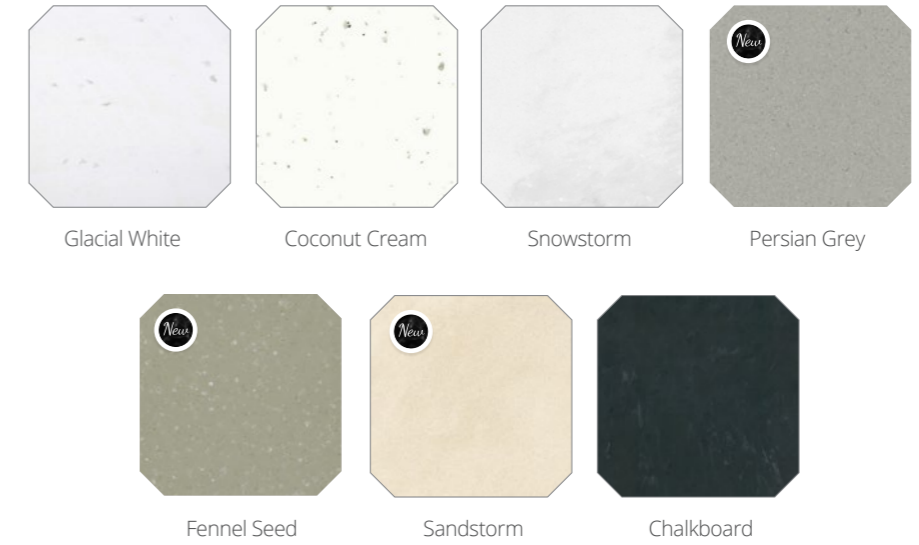

22mm Coralux solid surface worktop finishes