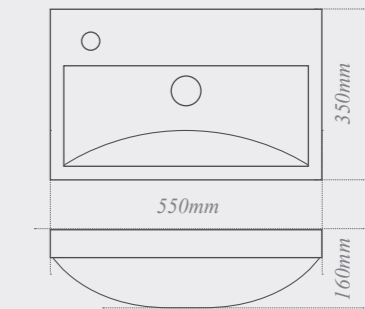

Quantum Square short projection semi-recessed washbasin

with integrated overflow and one tap hole, for use with a fitted washbasin unit

W: 550mm D: 350mm H: 160mm