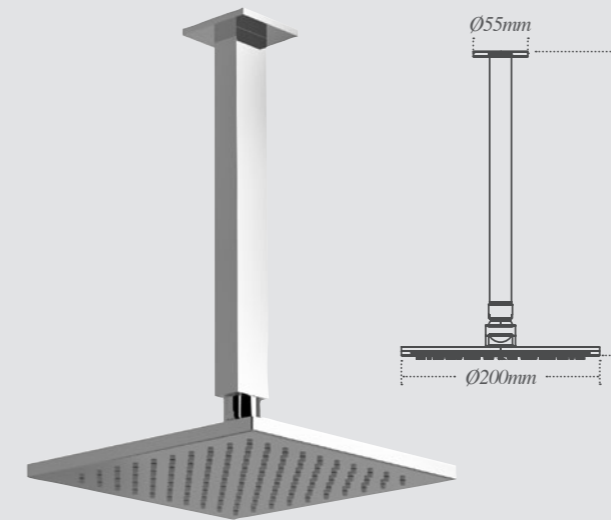

High / Low pressure

Square wall mounted showerhead

High pressure

Round wall mounted showerhead

High pressure

Square ceiling showerhead

High pressure

Round ceiling showerhead