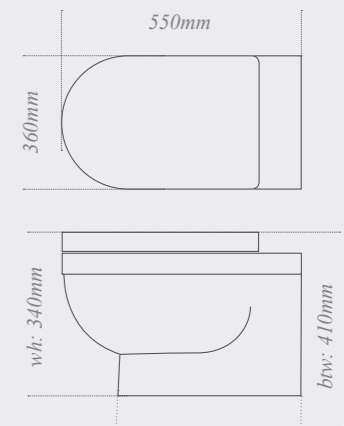

* Roseberry co-ordinating painted seat available