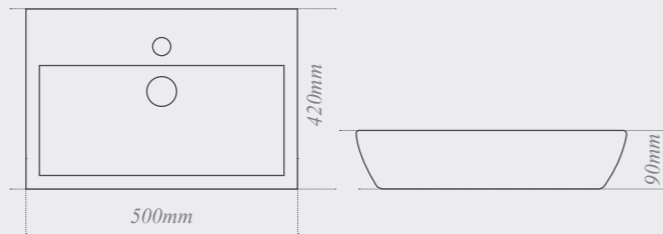

W: 430mm D: 430mm H: 150mm

Quantum Square Elegant sit-on washbasin

with integrated overflow and one tap hole

W: 500mm D: 420mm H: 90mm

Quantum Square ceramic slabtop basin

with integrated overflow and one tap hole. Available in 500mm or 600mm wide