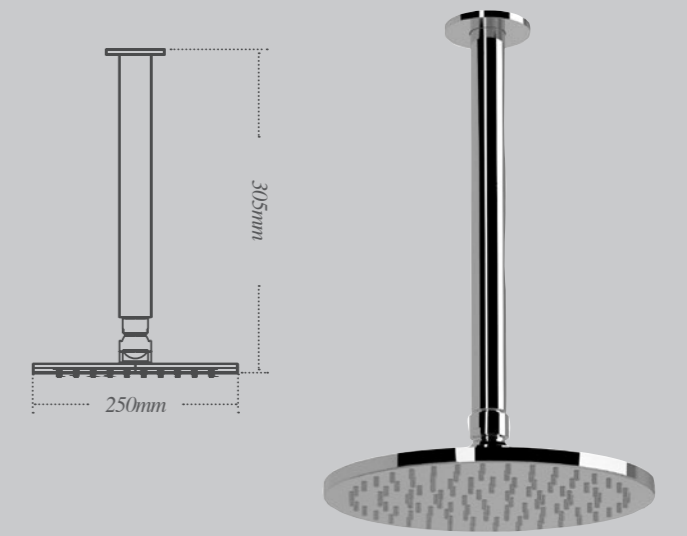

High pressure