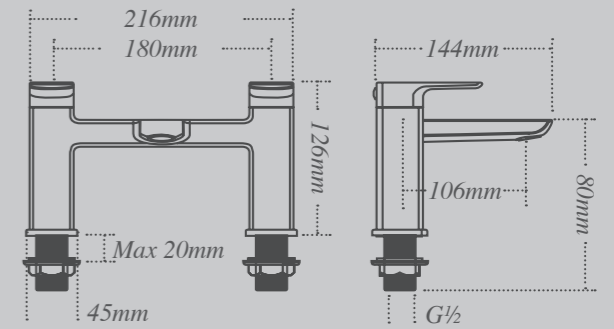

Divine

Divine basin monobloc mixer tap

With click-clack waste High / Low pressure
0.2 bar: 5.5 l/m 0.5 bar: 8.0 l/m 1.0 bar: 12.5 l/m 3.0 bar: 22.0 l/m

Divine tall basin monobloc mixer

With click-clack waste High pressure
0.2 bar: 3.4 l/m 0.5 bar: 5.7 l/m 1.0 bar: 6.3 l/m

Divine bath filler

High / Low pressure
0.2 bar: 8.0 l/m 0.5 bar: 12.7 l/m 1.0 bar: 17.9 l/m 3.0 bar: 31.5 l/m

Divine short projection basin monobloc mixer tap

With click-clack waste High / Low pressure
0.2 bar: 5.2 l/m 0.5 bar: 7.5 l/m 1.0 bar: 11.8 l/m 3.0 bar: 17.8 l/m

Divine bath shower mixer

High / Low pressure
0.2 bar: 9.0 l/m 0.5 bar: 14.5 l/m 1.0 bar: 21.5 l/m 3.0 bar: 40.0 l/m

High / Low pressure: Suitable for high and low pressure systems, operating at 0.2 BAR and above.
High pressure: Only suitable for high pressure systems operating at 1.0 BAR and above.
Only thermostatically controlled valves should be used to operate a shower.