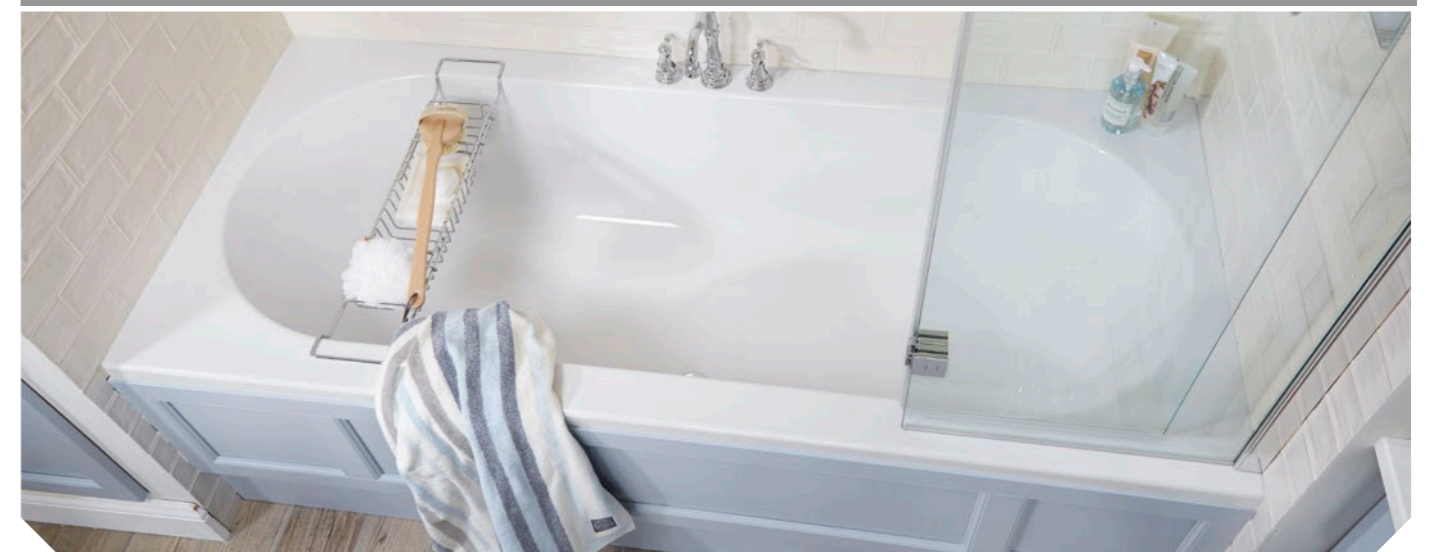

Bath features triple layer Resinite Technology

You can use a shower over this bath

Painted bath panels available

Roundelle bath

Roundelle baths are available in two sizes. This double ended bath features soft internal curves for luxurious bathing and distinctive style. Complementary single or double panel infold bath screens are available in the range.

Bath features triple layer Resinite Technology

You can use a shower over this bath

Painted bath panels available

Symmetry bath

With the same stunning curves as the furniture range, the Symmetry shower bath is the ideal solution for a recess or corner. The optional curved shower screen is perfectly contoured to the edge of the bath, and there's even an optional integrated storage unit for toiletries and cleaning products.