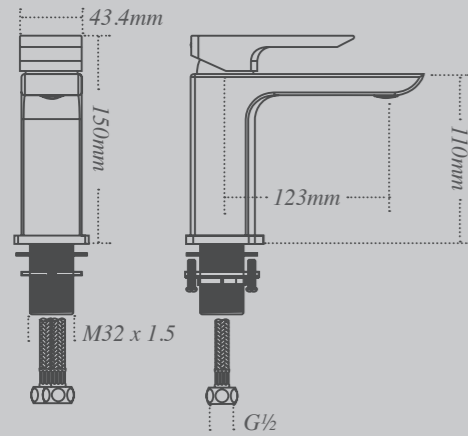

Divine

Divine basin monobloc mixer tap

With click-clack waste High / Low pressure
0.2 bar: 5.5 l/m 0.5 bar: 8.0 l/m 1.0 bar: 12.5 l/m 3.0 bar: 22.0 l/m

Divine tall basin monobloc mixer

With click-clack waste High pressure
0.2 bar: 3.4 l/m 0.5 bar: 5.7 l/m 1.0 bar: 6.3 l/m

Divine bath filler

High / Low pressure
0.2 bar: 8.0 l/m 0.5 bar: 12.7 l/m 1.0 bar: 17.9 l/m 3.0 bar: 31.5 l/m

Divine short projection basin monobloc mixer tap

With click-clack waste High / Low pressure
0.2 bar: 5.2 l/m 0.5 bar: 7.5 l/m 1.0 bar: 11.8 l/m 3.0 bar: 17.8 l/m

Divine bath shower mixer

High / Low pressure
0.2 bar: 9.0 l/m 0.5 bar: 14.5 l/m 1.0 bar: 21.5 l/m 3.0 bar: 40.0 l/m

High / Low pressure: Suitable for high and low pressure systems, operating at 0.2 BAR and above.
High pressure: Only suitable for high pressure systems operating at 1.0 BAR and above.
Only thermostatically controlled valves should be used to operate a shower.