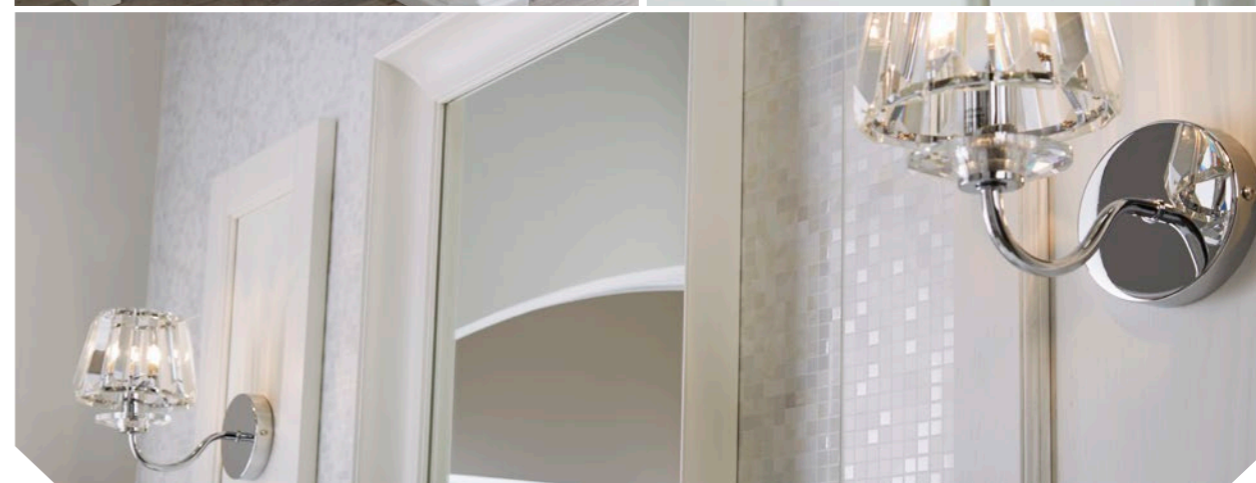

Roseberry

in Cotton White

For more worktops see page **168** onwards

How we created this look...

Door finish: **Cotton White** Handle: **Chrome button knob** Worktop: **Polaris White marble effect Coralux solid surface** Brassware: **Salino** Wall tiles: **Kameo Mosaic**
Floor tiles: **Birch Plank** Furniture: **Drawer line units, washbasin unit, tall framed panels, cornice mirror and pilasters**