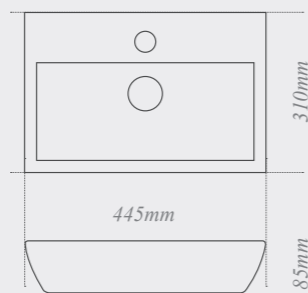

■ **Roseberry cornice mirror**
500 x 1088mm
850 x 1088mm

Can be used portrait or landscape

■ **Downton illuminated mirror**
550 x 696mm
650 x 696mm
1200 x 696mm

■ **Roseberry framed mirror**
350 x 850mm
500 x 850mm
600 x 850mm
700 x 850mm

W: 430mm D: 430mm H: 150mm

Quantum Square Elegant sit-on washbasin

with integrated overflow and one tap hole

W: 500mm D: 420mm H: 90mm

Quantum Square ceramic slabtop basin

with integrated overflow and one tap hole. Available in 500mm or 600mm wide

W: 500 / 600mm D: 440mm H: 130mm

Quantum Square Elegant cloakroom sit-on washbasin

with integrated overflow and one tap hole

W: 445mm D: 310mm H: 85mm

Opula sit-on washbasin

ideal for use with wall mounted or deck mounted taps