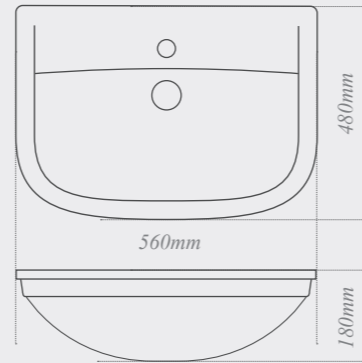

Quantum Classical

W: 560mm D: 480mm H: 180mm