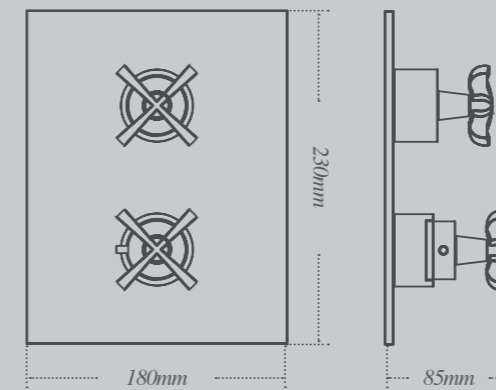

Salino concealed thermostatic shower valve

High / Low pressure
0.2 bar: 6.8 l/m 0.5 bar: 10.0 l/m 1.0 bar: 14.0 l/m 2.0 bar: 19.6 l/m

High / Low pressure: Suitable for high and low pressure systems, operating at 0.2 BAR and above.
High pressure: Only suitable for high pressure systems operating at 1.0 BAR and above.
Only thermostatically controlled valves should be used to operate a shower.