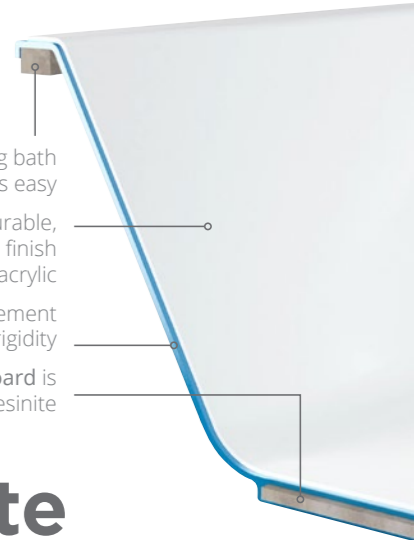

Utopia baths at a glance

All Utopia baths feature Resinite Bath Technology which provides triple layer reinforcement and a 5mm ICI acrylic top coat giving extra strength, rigidity and longevity.

Retains Heat

Amazingly Strong

Unique Design

30 Year Guarantee

Reinforced lip makes fitting bath panels easy

Acrylic top coat is a durable, high gloss, easy clean finish formed from 5mm ICI acrylic

Resinite triple reinforcement extra rigidity

18mm Baseboard is encapsulated in Resinite

Resinite
BATH TECHNOLOGY