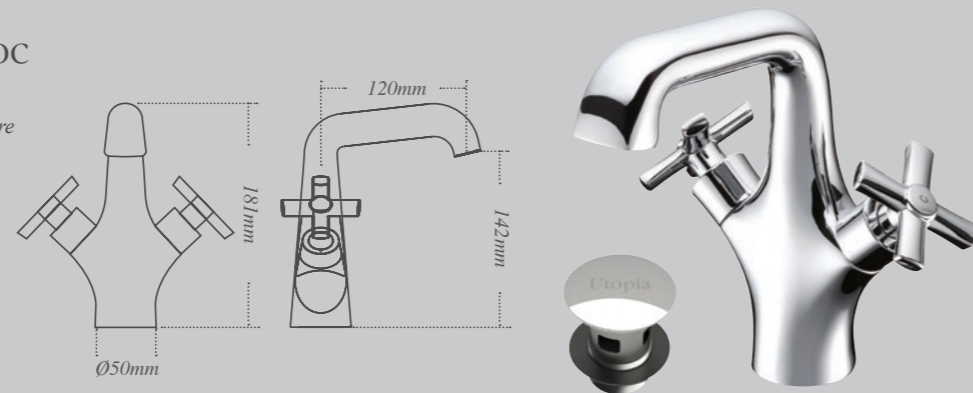

Savio basin monobloc mixer tap

With click-clack waste High / Low pressure
0.2 bar: 7.5 l/m 0.3 bar: 9.3 l/m