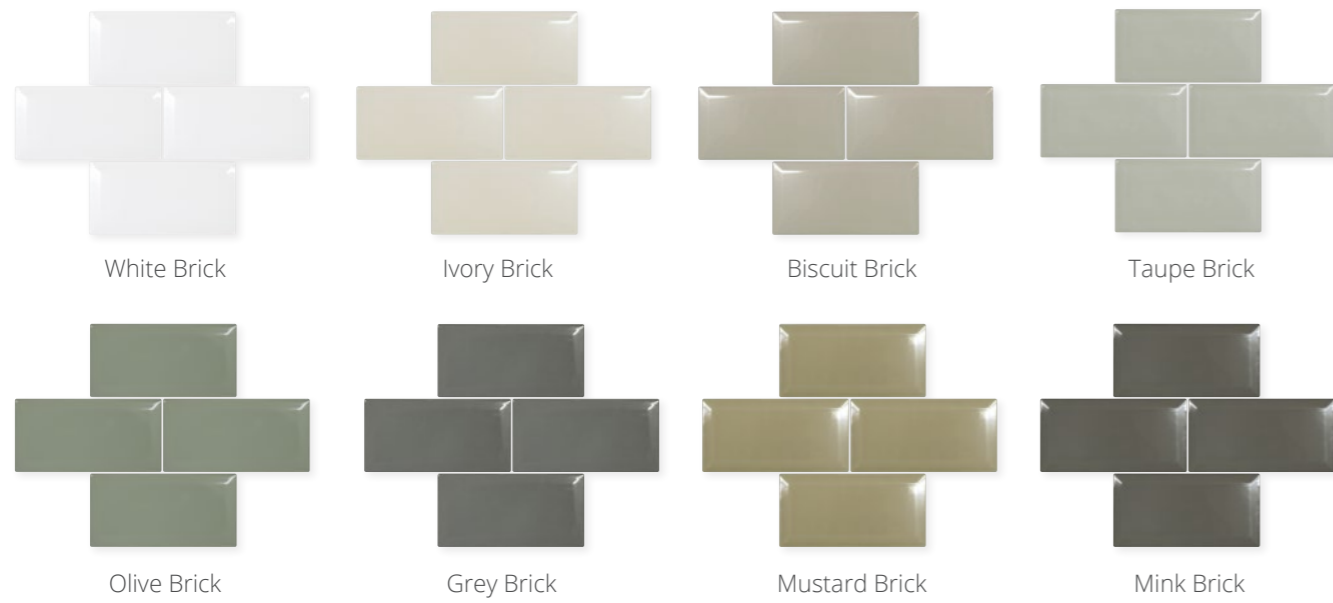

Brick Wall tiles

Glossy ceramic subway tiles **20 x 10cm**