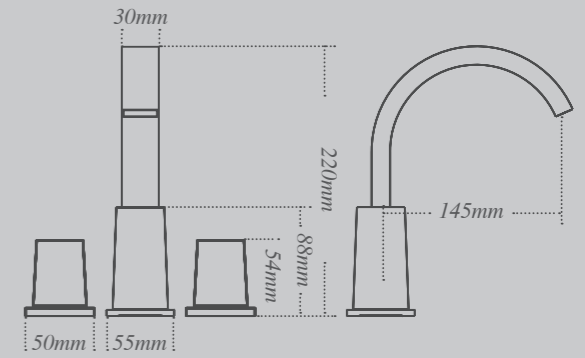

Paleta three hole bath filler

High / Low pressure
0.2 bar: 21.1 l/m 0.5 bar: 32.0 l/m 1.0 bar: 45.0 l/m 2.0 bar: 58.0 l/m