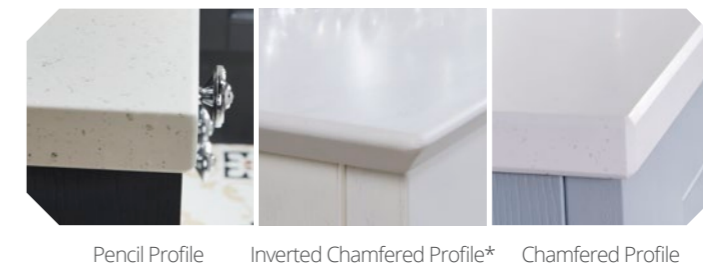

* Not available for use with semi-recessed basins

Please note marble effect Coralux solid surface materials have pattern variation to mimic the pattern of natural stone.