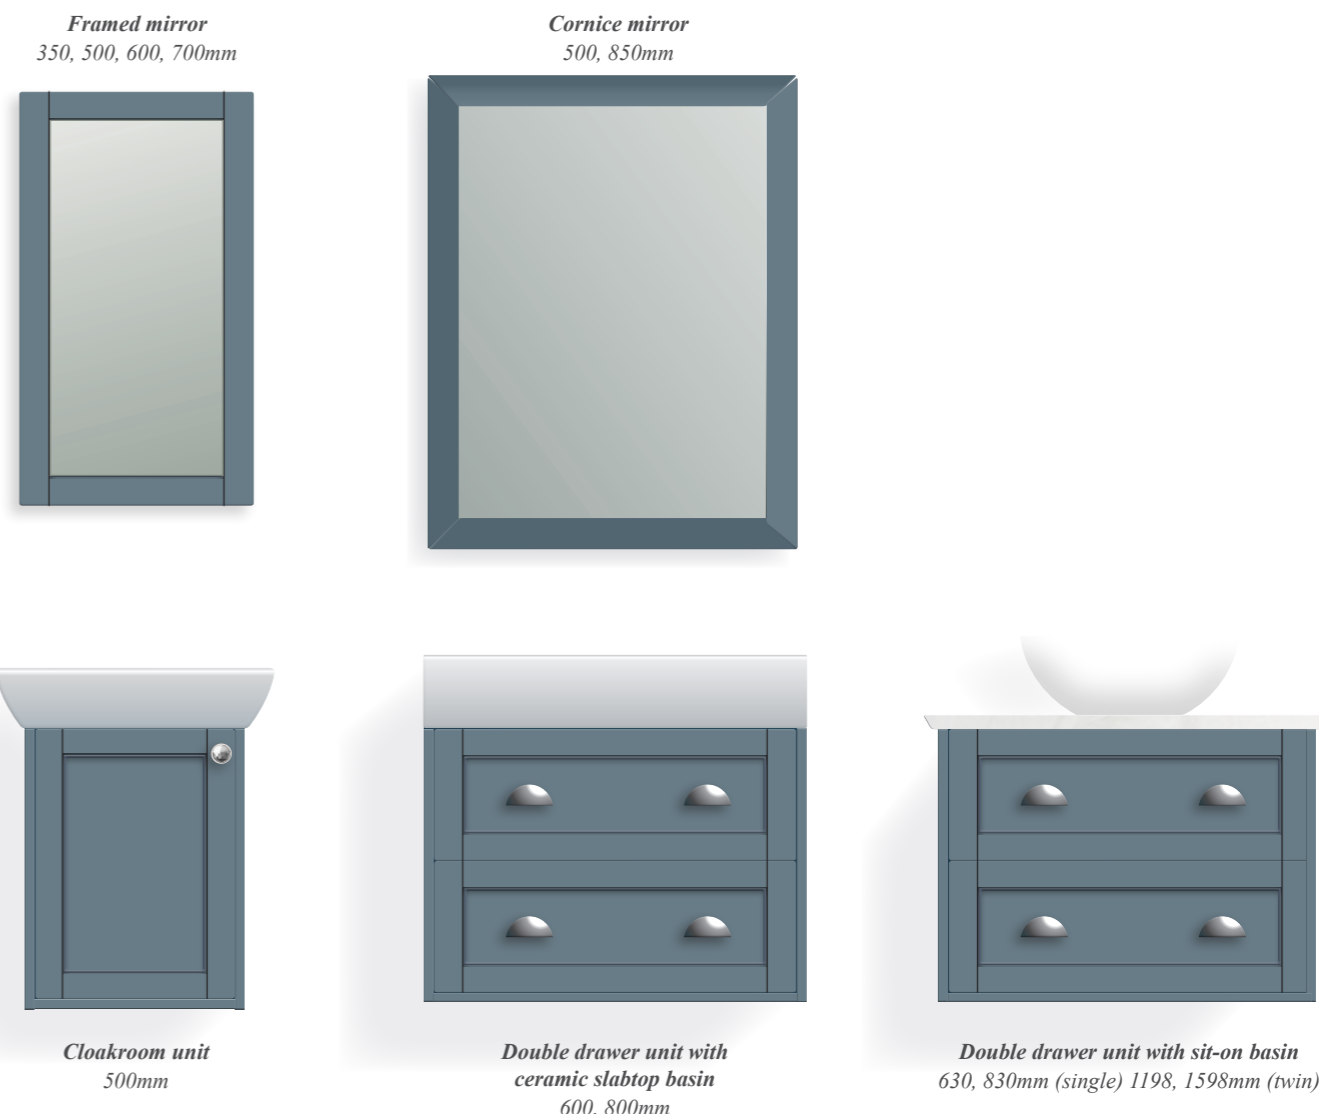

Contrasting internals
All carcasses and internals are Eton Oak

Unit Overview

Roseberry Wall Mounted

Roseberry wall mounted furniture combines the appeal of painted timber with contemporary styling.

Choose a basin style
Choose a sit-on washbasin on a Coralux solid surface worktop or a ceramic slabtop basin

Painted finish
Roseberry painted side panels are fitted to wall mounted units and give a framed, co-ordinated look

Smooth and silent
Drawers and doors are soft close as standard

Contrasting internals
Features Eton Oak drawer organisers

Solid and sturdy
Doors and drawers are crafted from FSC® certified solid hardwood

Unit Overview

Roseberry Freestanding

With Roseberry freestanding furniture you can recreate an authentic look from a bygone era for your bathroom.