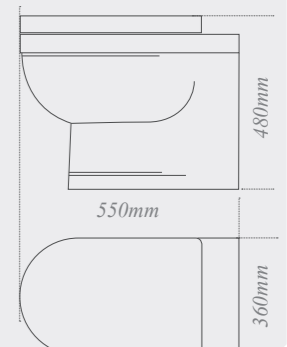

* Roseberry co-ordinating painted seat available