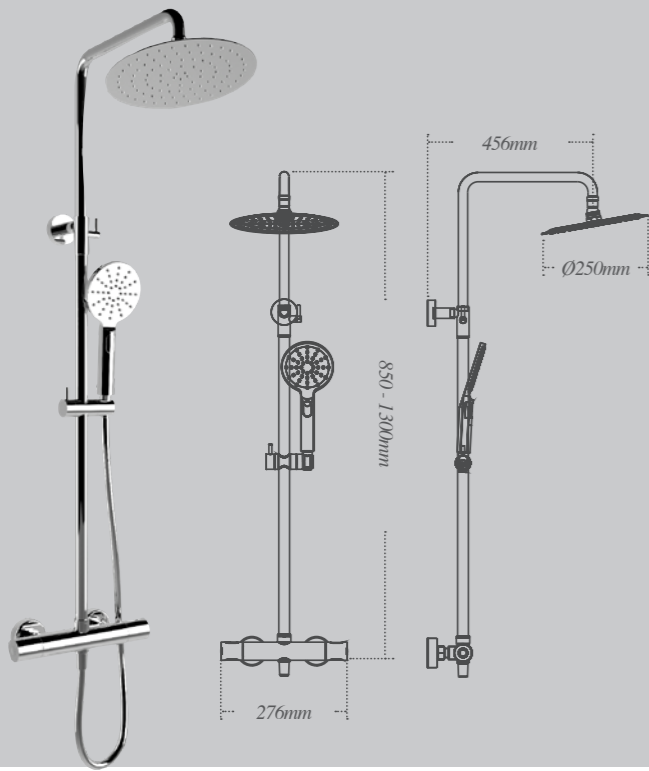

Showers

Aras round cylindrical bar valve with telescopic overhead kit, sliding holder, handset and ultra thin round drench head

High / Low pressure

Aras square cylindrical bar valve with telescopic overhead kit, sliding holder, handset and ultra thin square drench head