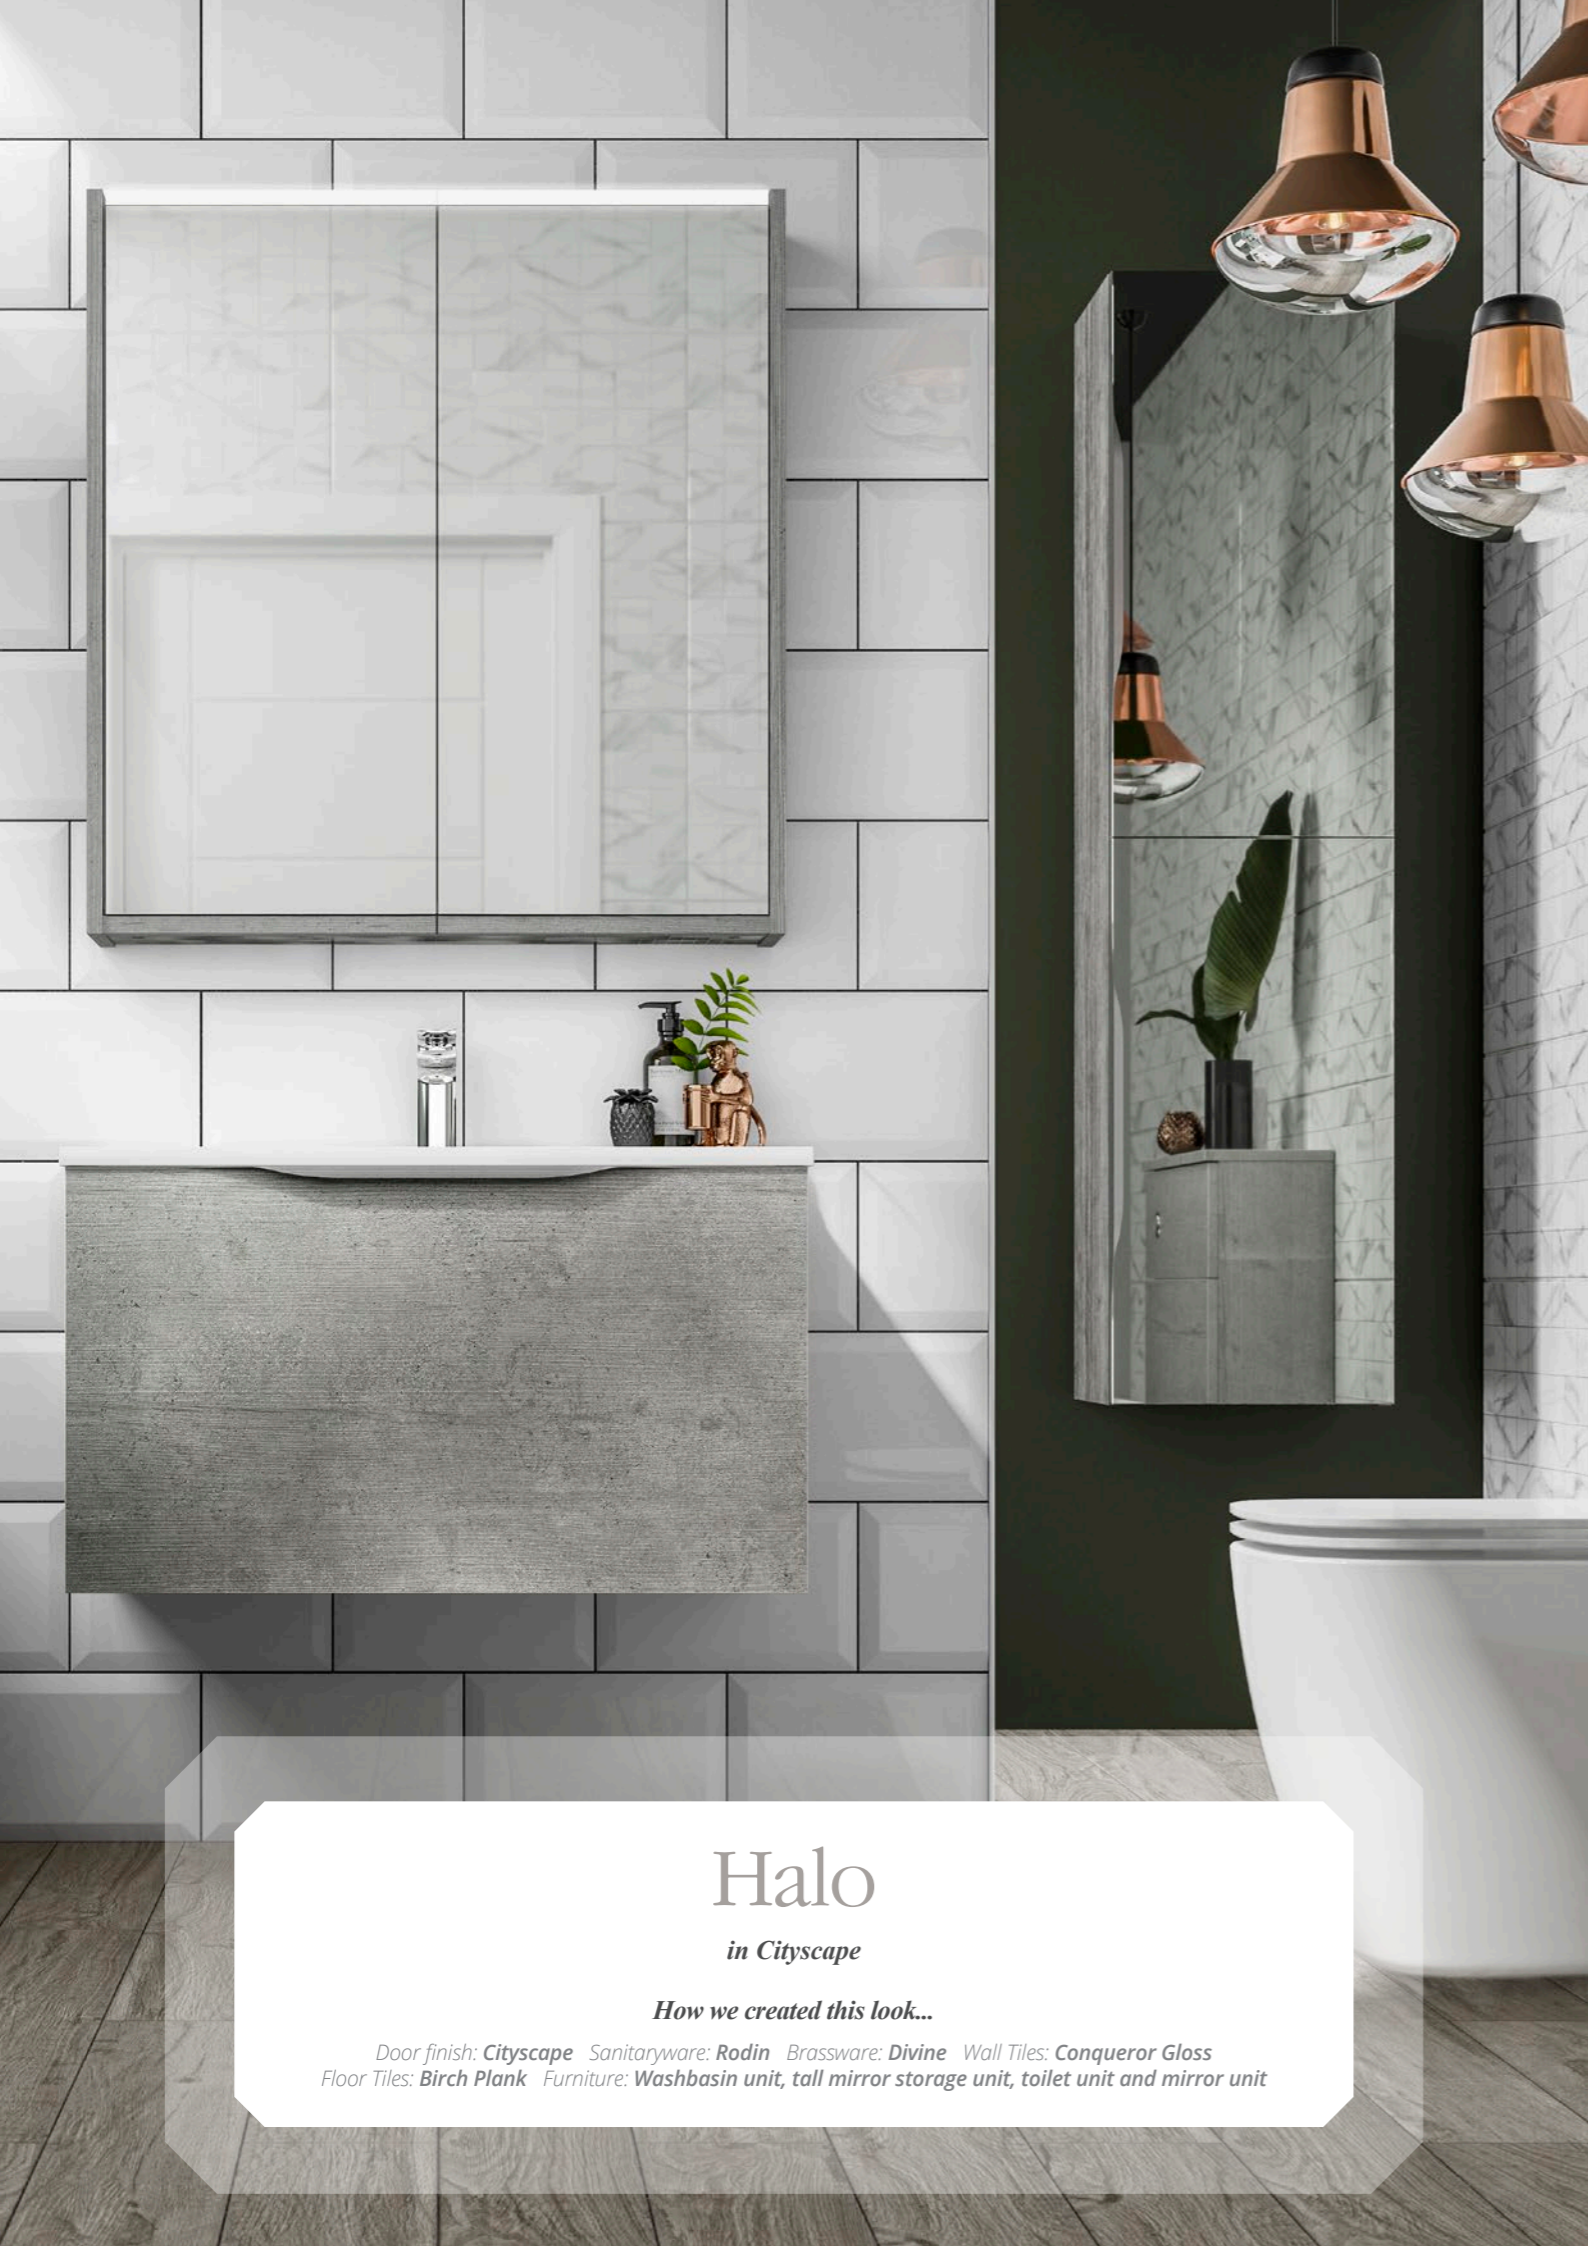

SMALL ROOM IDEA

Halo

in Cityscape

How we created this look...

*Door finish: Cityscape Sanitaryware: Rodin Brassware: Divine Wall Tiles: Conqueror Gloss
Floor Tiles: Birch Plank Furniture: Washbasin unit, tall mirror storage unit, toilet unit and mirror unit*