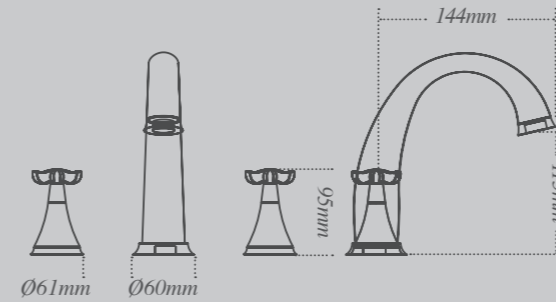

Salino three hole bath filler set

High pressure
0.2 bar: 19.1 l/m 0.5 bar: 30.3 l/m 1.0 bar: 41.8 l/m 2.0 bar: 58.5 l/m