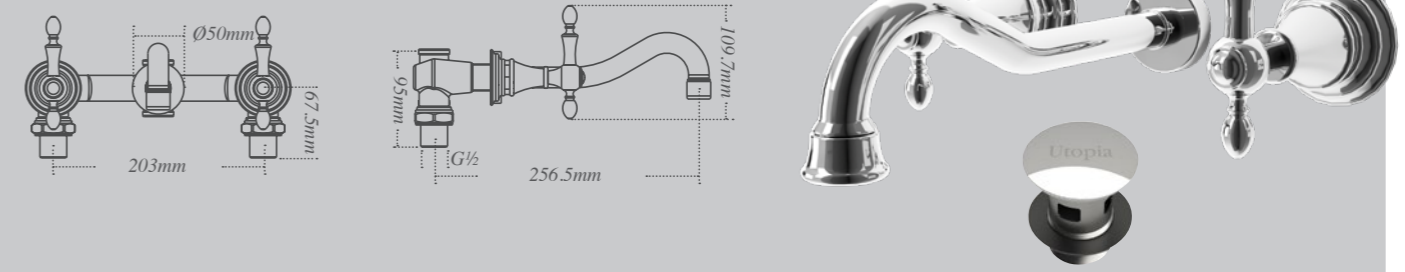

Regent three hole wall mounted basin mixer

With click-clack waste High / Low pressure
0.2 bar: 10.0 l/m 0.5 bar: 19.0 l/m 1.0 bar: 29.0 l/m 3.0 bar: 43.0 l/m