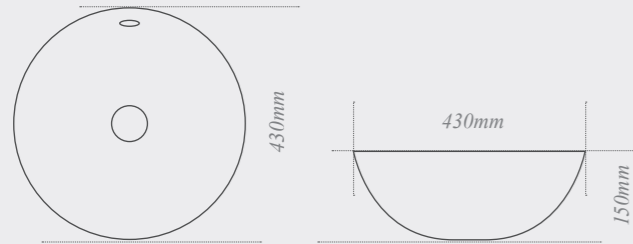

W: 430mm D: 430mm H: 150mm

Quantum Square Elegant sit-on washbasin

with integrated overflow and one tap hole

W: 500mm D: 420mm H: 90mm

Quantum Square ceramic slabtop basin

with integrated overflow and one tap hole. Available in 500mm or 600mm wide