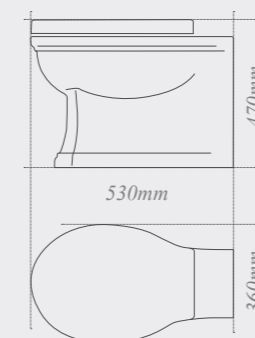

Quantum Classical

Monet Round & Monet Classical

with integrated overflow and two tap holes, for use with a reduced depth fitted washbasin unit

* Roseberry co-ordinating painted seat available