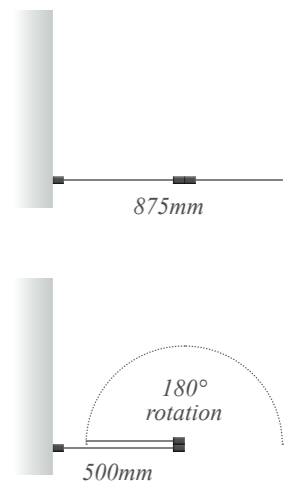

Single panel bath shower screen
For use with Dualelle and Roundelle baths.
W: 850mm x H: 1500mm

Double panel bath shower screen
For use with Dualelle and Roundelle baths.
W: 875mm x H: 1500mm

Symmetry bath shower screen
For use with Symmetry bath.
W: 885mm x H: 1500mm*