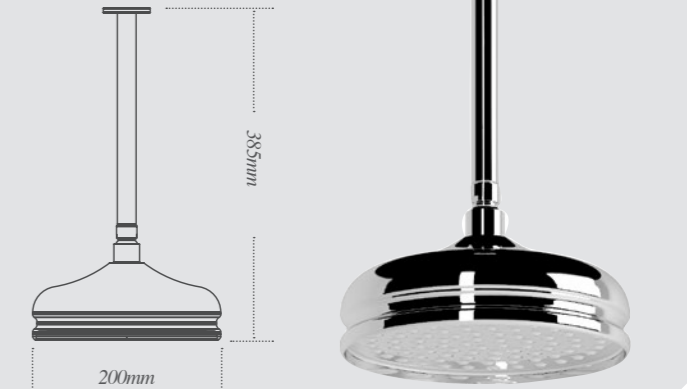

High pressure

Traditional wall mounted showerhead

High pressure

Traditional ceiling showerhead

High pressure

Round concealed shower valve

High / Low pressure

Square concealed shower valve