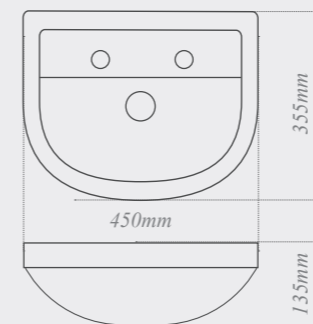

Quantum Round cloakroom semi-recessed washbasin

with integrated overflow, for use with a reduced depth fitted washbasin unit. One or two tap hole option.

W: 450mm
D: 355mm
H: 135mm

Quantum Round short projection semi-recessed washbasin

with integrated overflow, for use with a reduced depth fitted washbasin unit. One or two tap hole option.