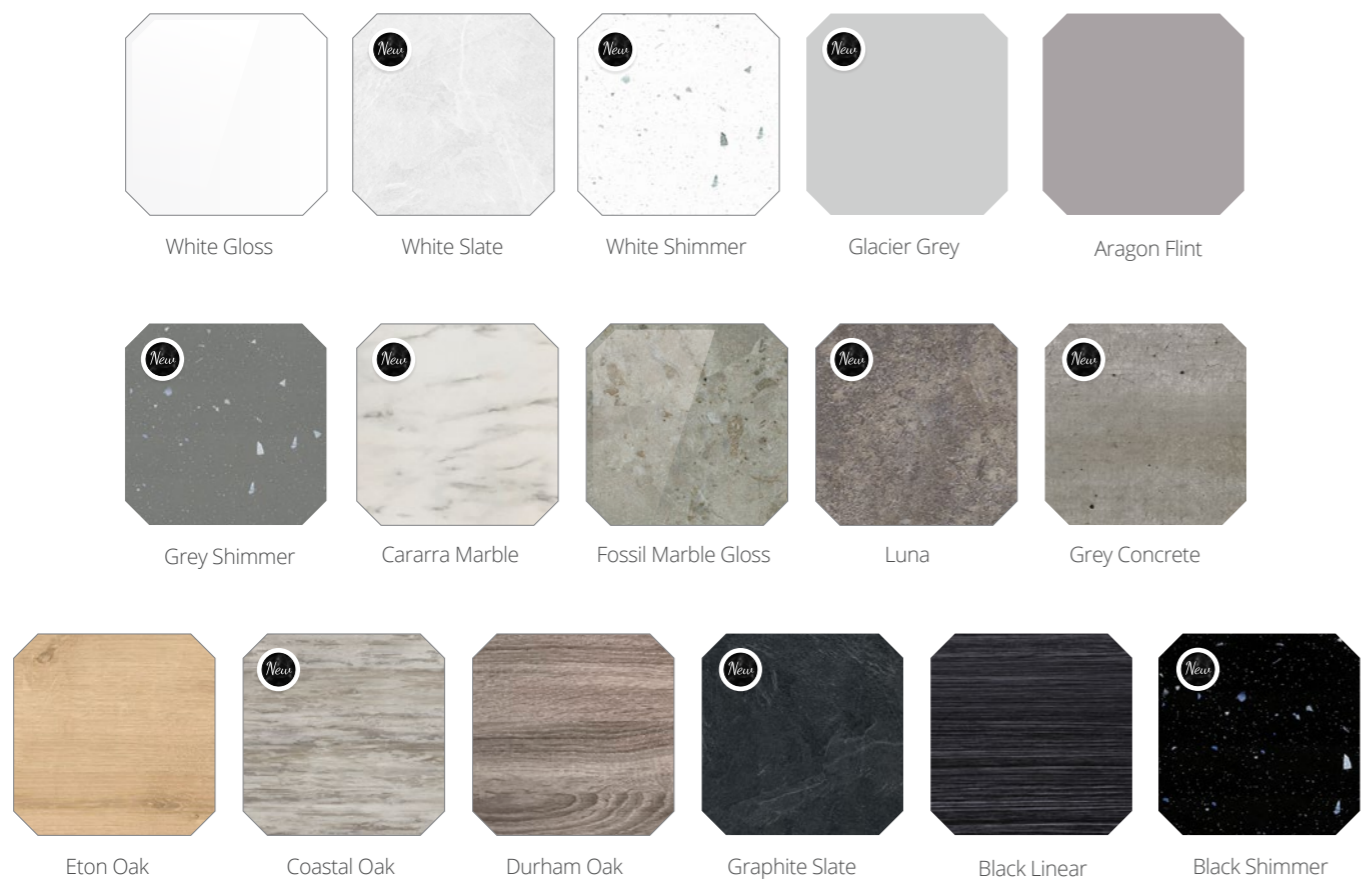

22mm Laminate worktop finishes