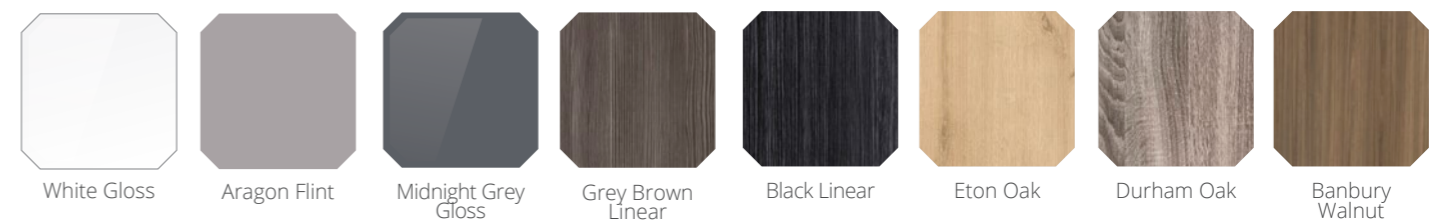

Unit Internals

All Symmetry internals are an Aluminium effect finish

Premium Feel

Soft close doors as standard

Unmistakably British

Designed in the UK by Utopia's in-house design team

Door finishes

Choose a door colour from the options shown below.

Cladding panel finishes

Symmetry handles

Symmetry Arch Bar Handle
(Only suitable for flat doors)

Dedicated Symmetry Bar Handle
(Only suitable for curved doors)

Internal Carcass finish:
Aluminium

22mm Coralux solid surface worktop finishes