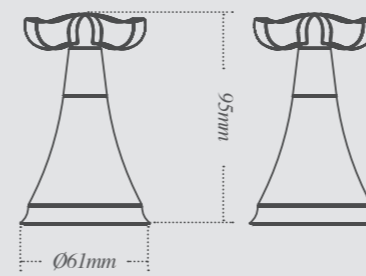

Salino deck-mounted bath overflow filler

High / Low pressure
0.2 bar: 12.2 l/m 0.5 bar: 18.3 l/m 1.0 bar: 24.9 l/m 2.0 bar: 34.6 l/m