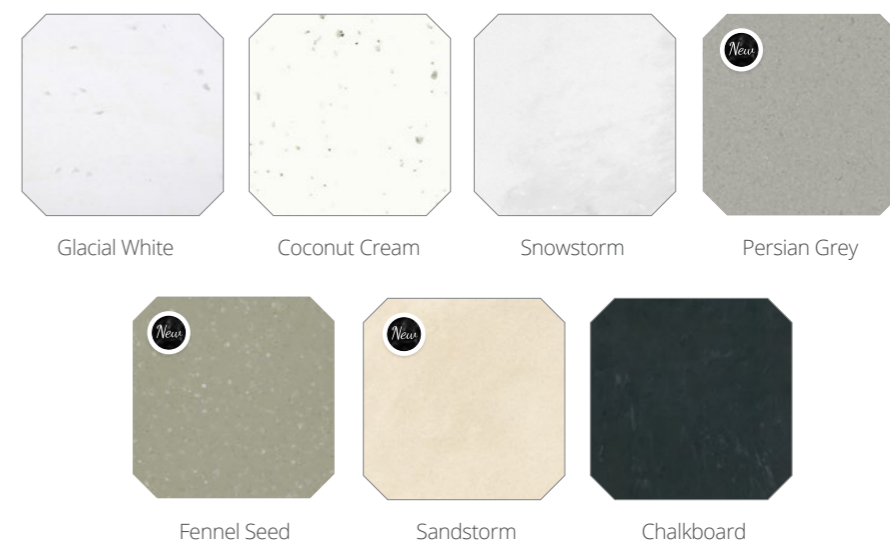

22mm Coralux solid surface worktop finishes