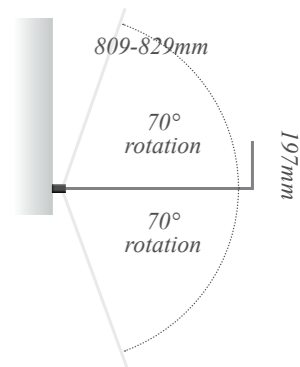

All Utopia bath shower screens are now significantly thicker for a premium quality feel. Single panel, double panel and Definity screens feature 8mm toughened glass.

* Symmetry curved screen is 6mm