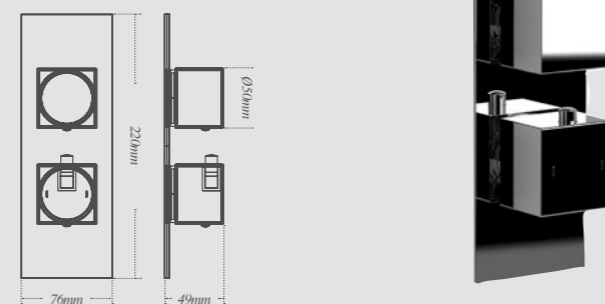

High / Low pressure