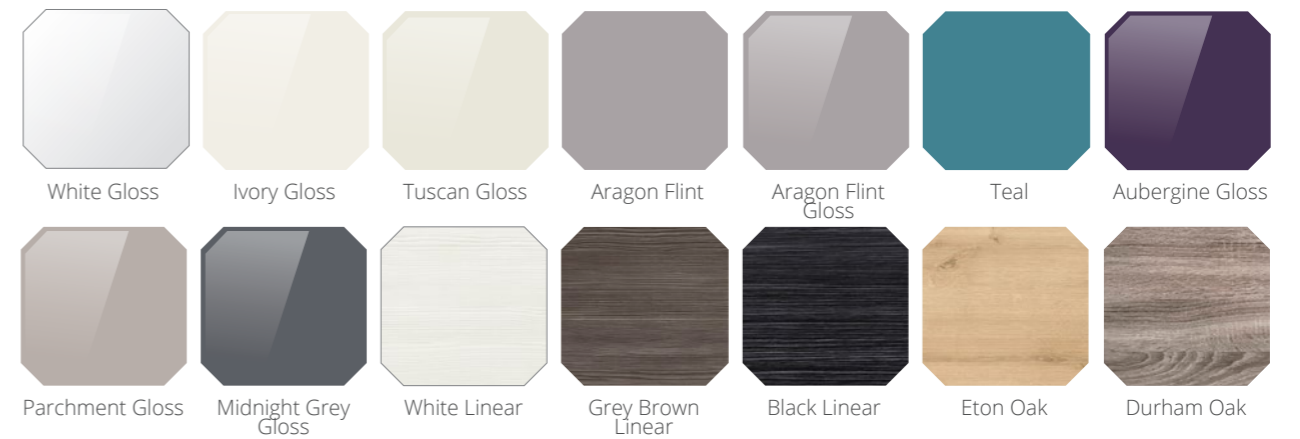

Geo Store drawer finishes

Geo Store carcass finishes

Geo Coralux solid surface finishes

Geo Freeflow

in Eton Oak

How we created this look...

*Door finish: Eton Oak Carcass colour: Eton Oak Brassware: Paletto Sanitaryware: Quantum Round
Wall tiles: Crema Canaletto and Parisian Storm Floor tiles: Warehouse Grey
Furniture: Freeflow Coralux solid surface washbasin, Geo store units, deluxe eclipse mirror and
Sensuelle freestanding bath with painted skirt in Dove Grey*