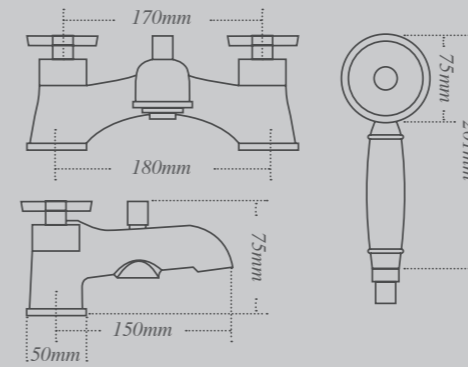

Savio bath shower mixer

High / Low pressure
0.2 bar: 14.5 l/m 0.3 bar: 18.0 l/m

Savio bath filler

High / Low pressure
0.2 bar: 30.0 l/m 0.3 bar: 37.0 l/m