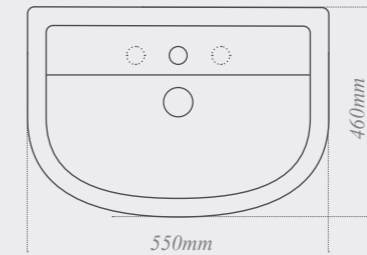

Quantum Round

Quantum Round semi-recessed washbasin

with integrated overflow, for use with a fitted washbasin unit. One or three tap hole option.