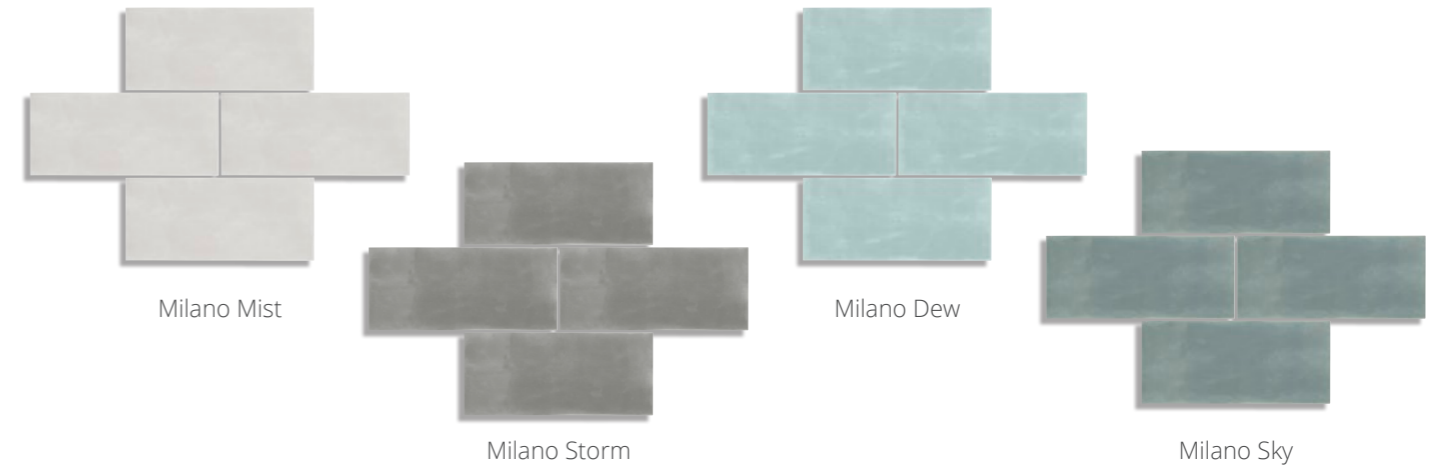

Milano Wall tiles

Glossy pastel coloured ceramic subway tiles in a rustic, handmade style **25 x 11cm**