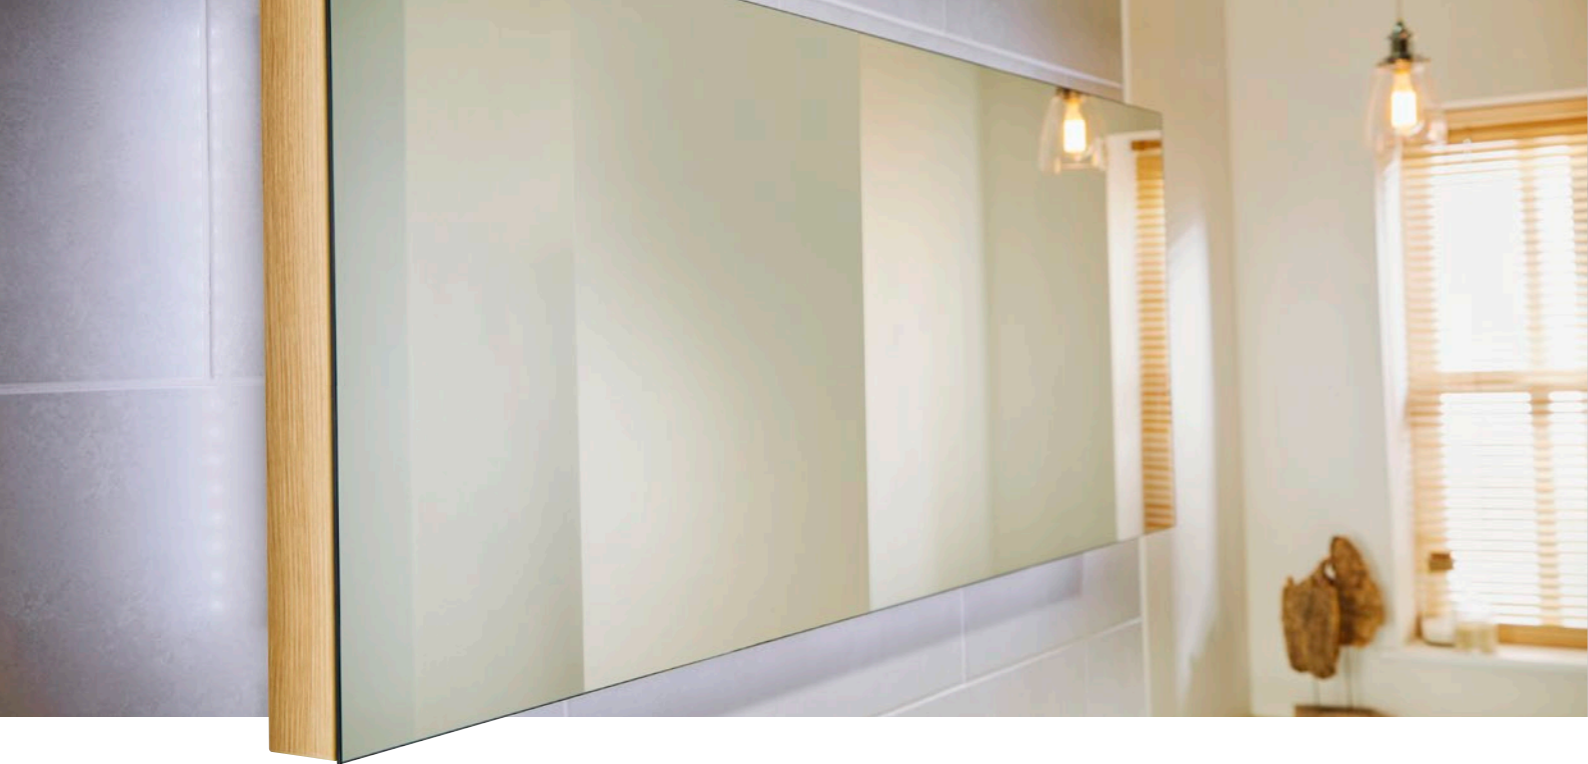

Deluxe rectangular mirrors

Large rectangular mirrors add more than style to your bathroom, they can also make it appear more spacious. Our contemporary collection includes different shapes and sizes as well as some practical features for added luxury.

■ **Deluxe magnifying mirror**
600 x 800mm

LED Illumination, Sensor operated, Integrated demister, Magnification area

■ **Deluxe magnifying mirror**
1200 x 450mm

LED Illumination, Sensor operated, Integrated demister, Magnification area

■ **Deluxe modular mirror**
450 x 1200mm
500 x 1600mm
Also available without illumination

LED Illumination, Sensor operated, Integrated demister

■ **Deluxe outline mirror**
650 x 800mm
The detailed illumination on this mirror appears on the face of the glass.

LED Illumination, Sensor operated, Integrated demister

■ **Deluxe Outline mirror**
400 x 1000mm
450 x 1200mm
The detailed illumination on this mirror appears on the face of the glass.

LED Illumination, Sensor operated, Integrated demister

Shaped mirrors

Gently curved and shaped mirrors introduce a softer note to the bathroom, balancing the crisp lines of the furniture or reflecting the shape of curved cabinets.

■ **Deluxe eclipse mirror**
700 x 800mm

LED Illumination, Sensor operated, Integrated demister

■ **Deluxe eclipse mirror**
1000 x 450mm
1200 x 450mm

LED Illumination, Sensor operated, Integrated demister