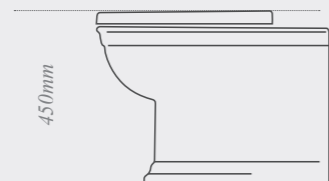

Quantum Classical

Monet Round & Monet Classical

with integrated overflow and two tap holes, for use with a reduced depth fitted washbasin unit

* Roseberry co-ordinating painted seat available