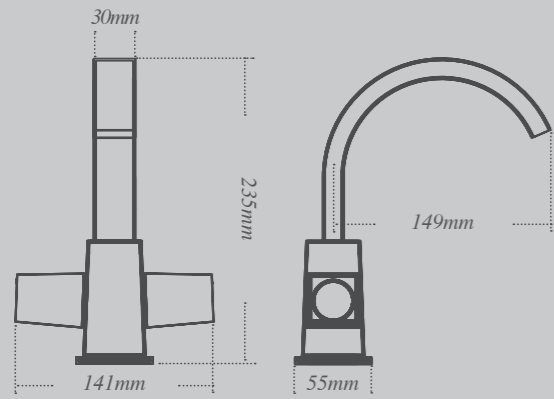

Paleta basin monobloc mixer tap

With click-clack waste High / Low pressure
0.2 bar: 9.2 l/m 0.5 bar: 14.1 l/m 1.0 bar: 19.8 l/m 2.0 bar: 28.0 l/m